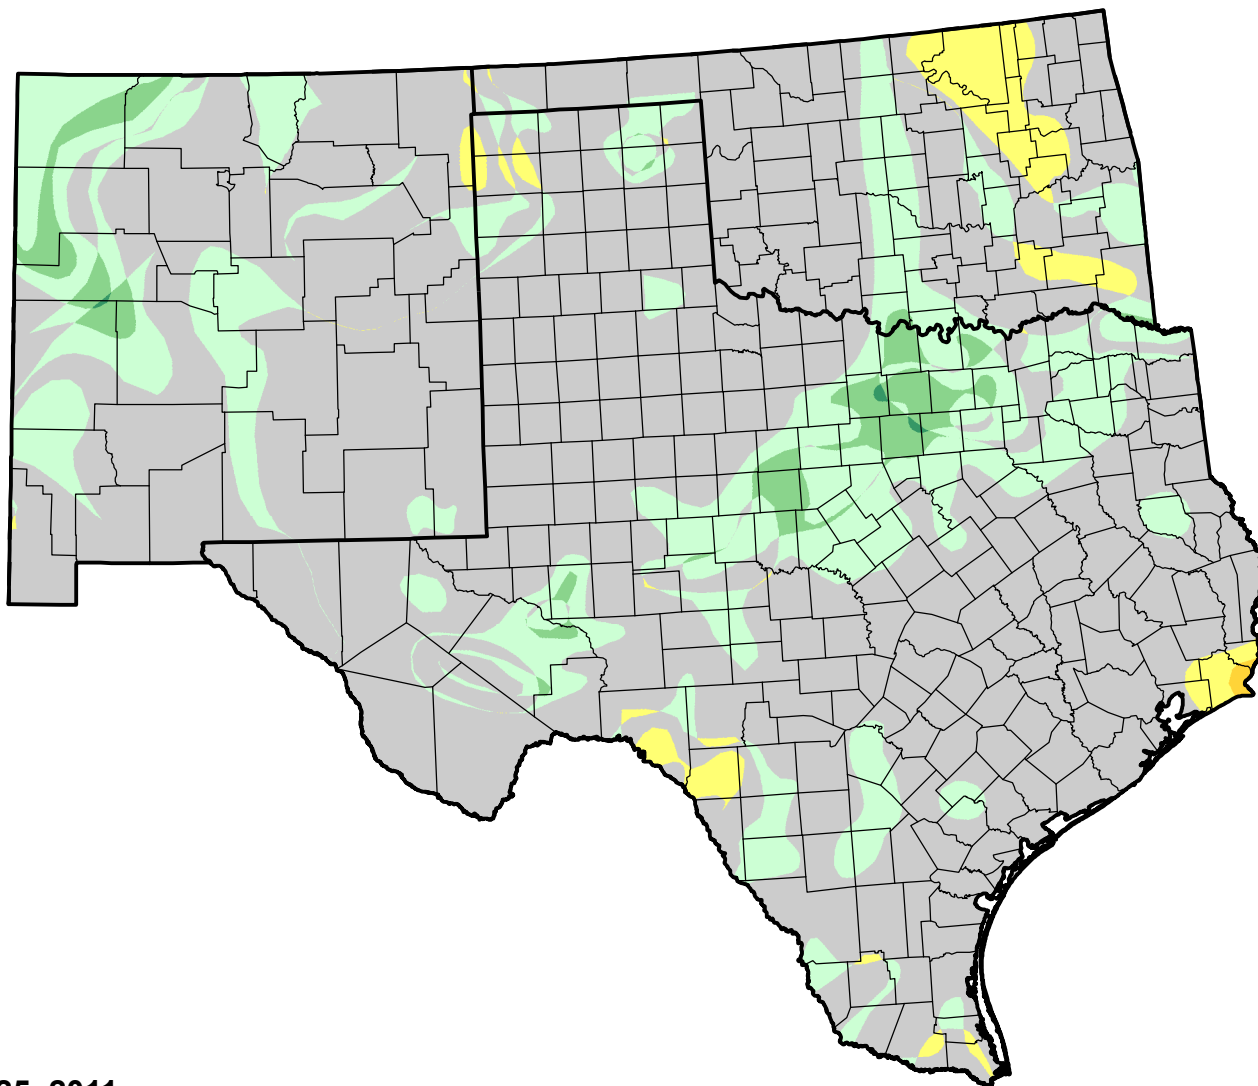

U.S. Drought Monitor Class Change - Southern Plains RDEWS

Start of Water Year

October 25, 2011
compared to
September 29, 2011

droughtmonitor.unl.edu

-  5 Class Degradation
-  4 Class Degradation
-  3 Class Degradation
-  2 Class Degradation
-  1 Class Degradation
-  No Change
-  1 Class Improvement
-  2 Class Improvement
-  3 Class Improvement
-  4 Class Improvement
-  5 Class Improvement