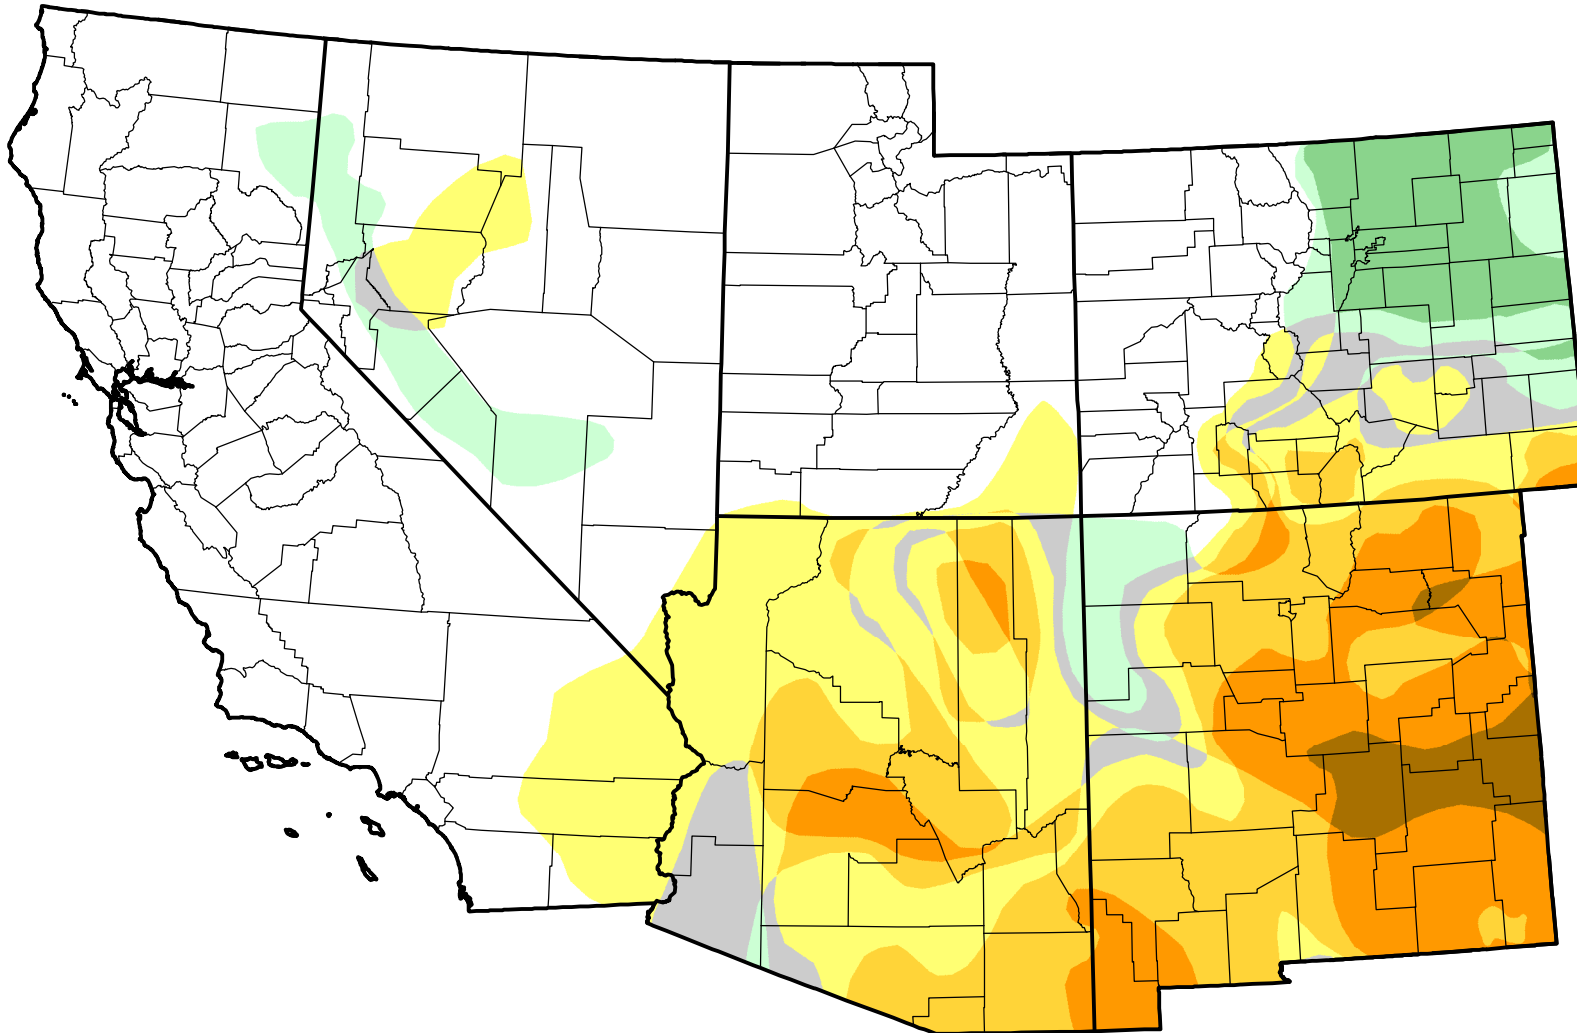

U.S. Drought Monitor Class Change - Southwest

Start of Calendar Year

October 25, 2011
compared to
January 6, 2011

droughtmonitor.unl.edu

-  5 Class Degradation
-  4 Class Degradation
-  3 Class Degradation
-  2 Class Degradation
-  1 Class Degradation
-  No Change
-  1 Class Improvement
-  2 Class Improvement
-  3 Class Improvement
-  4 Class Improvement
-  5 Class Improvement