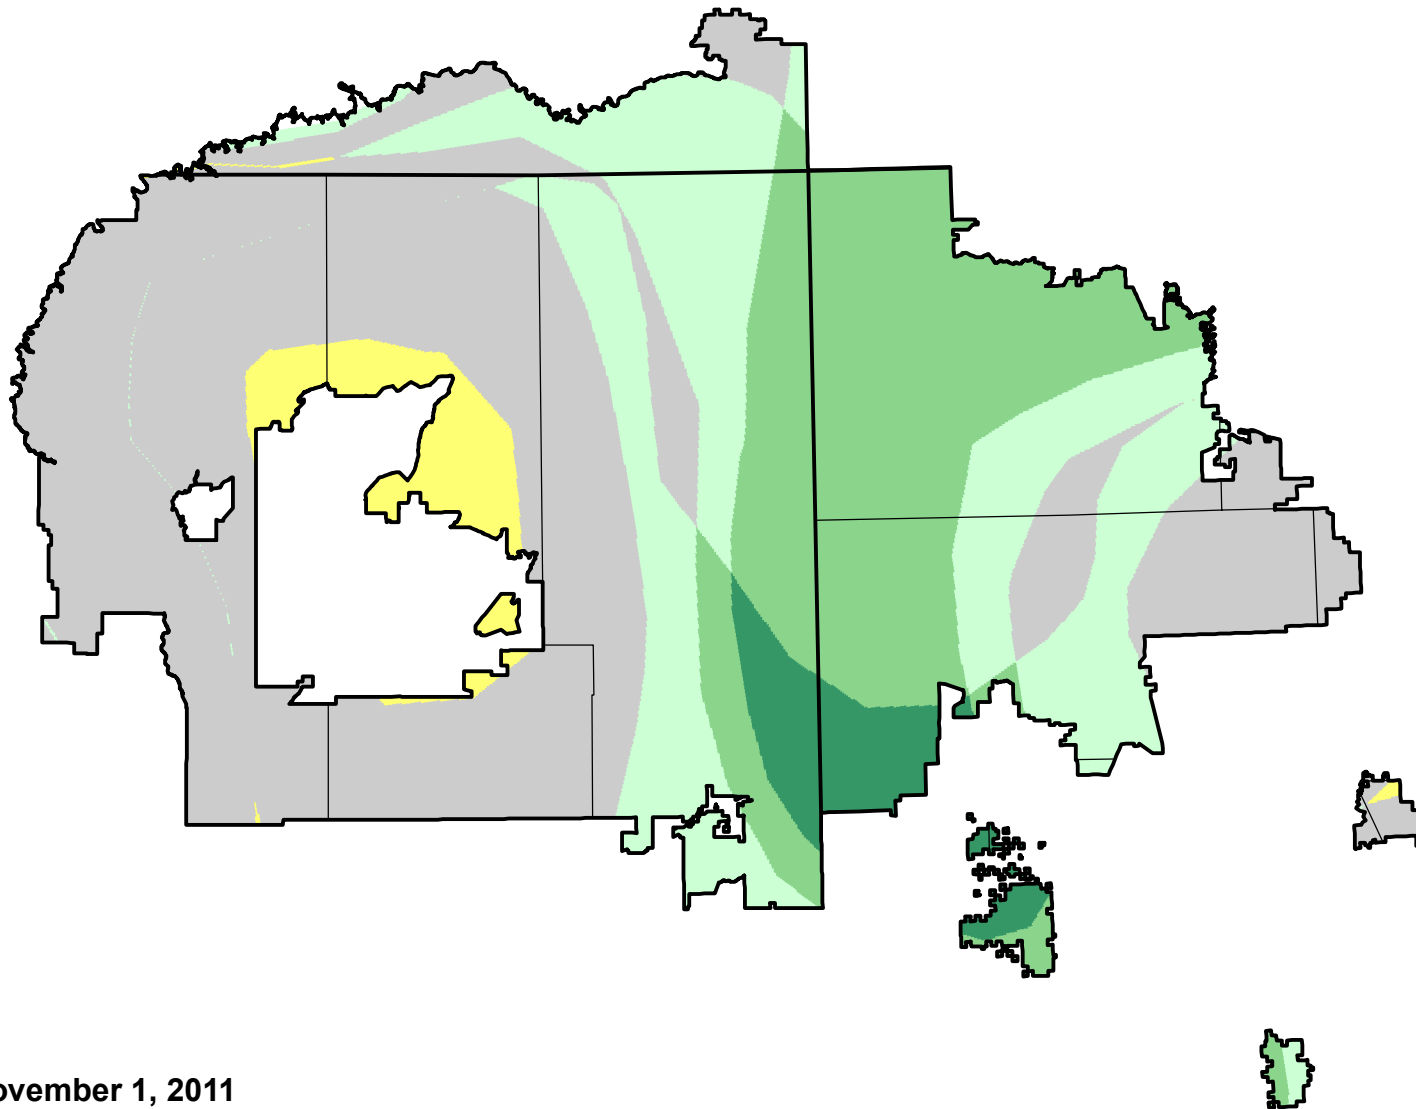

U.S. Drought Monitor Class Change - Navajo

13 Week

November 1, 2011
compared to
August 4, 2011

droughtmonitor.unl.edu

- | | |
|---|---------------------|
|  | 5 Class Degradation |
|  | 4 Class Degradation |
|  | 3 Class Degradation |
|  | 2 Class Degradation |
|  | 1 Class Degradation |
|  | No Change |
|  | 1 Class Improvement |
|  | 2 Class Improvement |
|  | 3 Class Improvement |
|  | 4 Class Improvement |
|  | 5 Class Improvement |