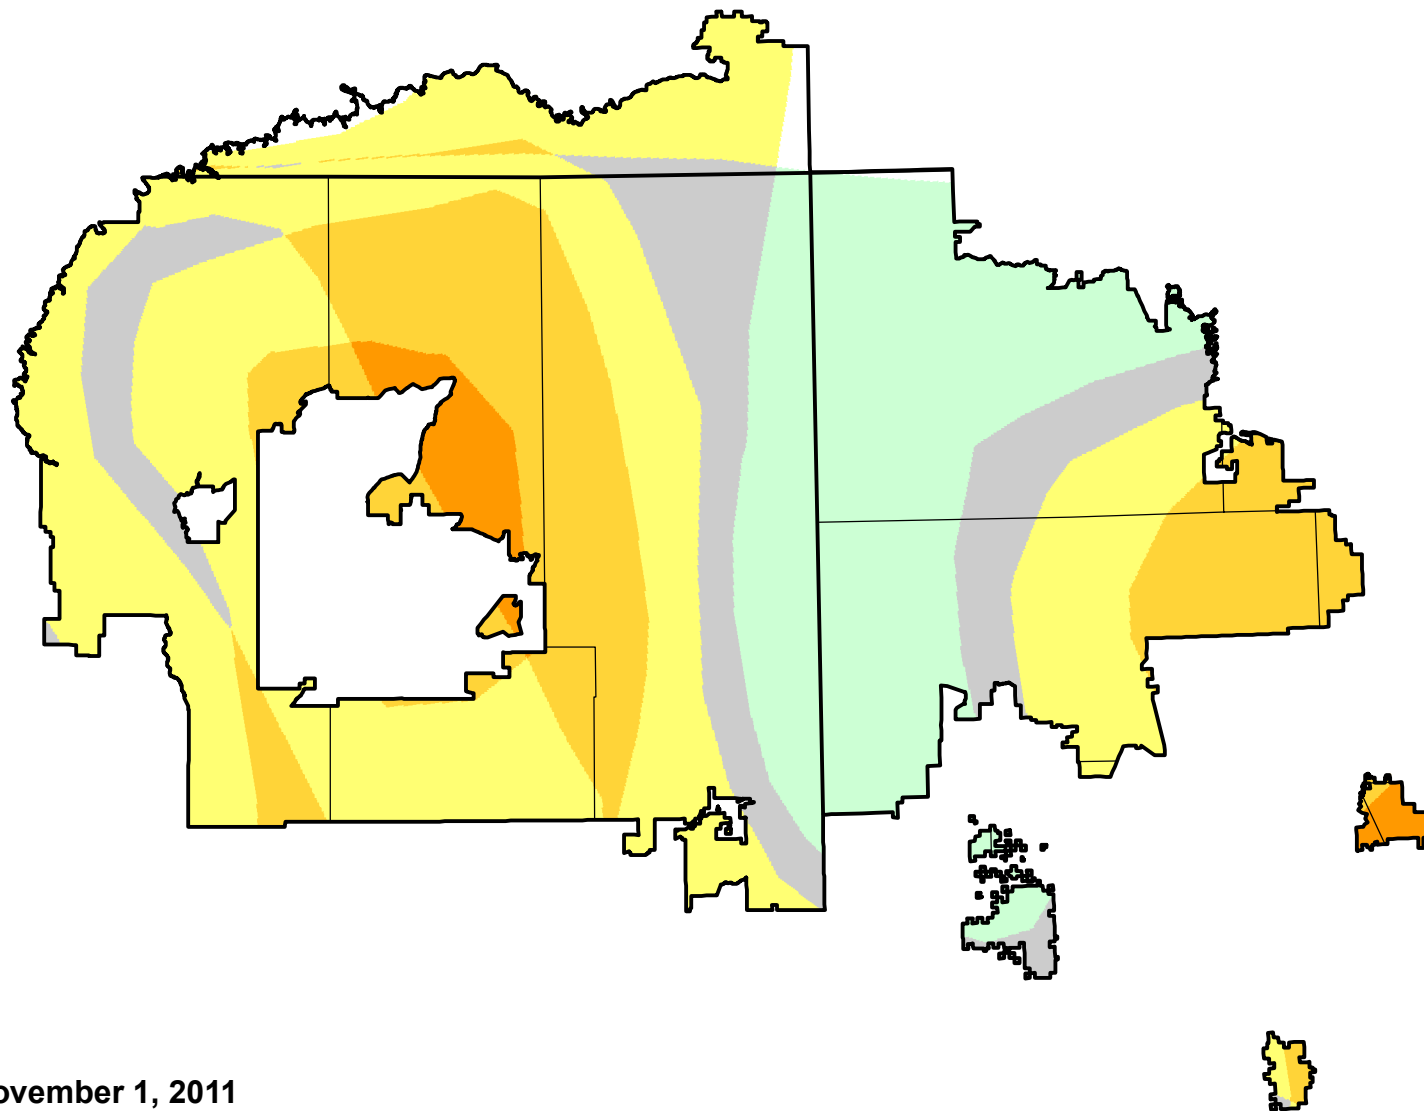

U.S. Drought Monitor Class Change - Navajo

Start of Calendar Year

November 1, 2011
compared to
January 6, 2011

droughtmonitor.unl.edu

- | | |
|---|---------------------|
|  | 5 Class Degradation |
|  | 4 Class Degradation |
|  | 3 Class Degradation |
|  | 2 Class Degradation |
|  | 1 Class Degradation |
|  | No Change |
|  | 1 Class Improvement |
|  | 2 Class Improvement |
|  | 3 Class Improvement |
|  | 4 Class Improvement |
|  | 5 Class Improvement |