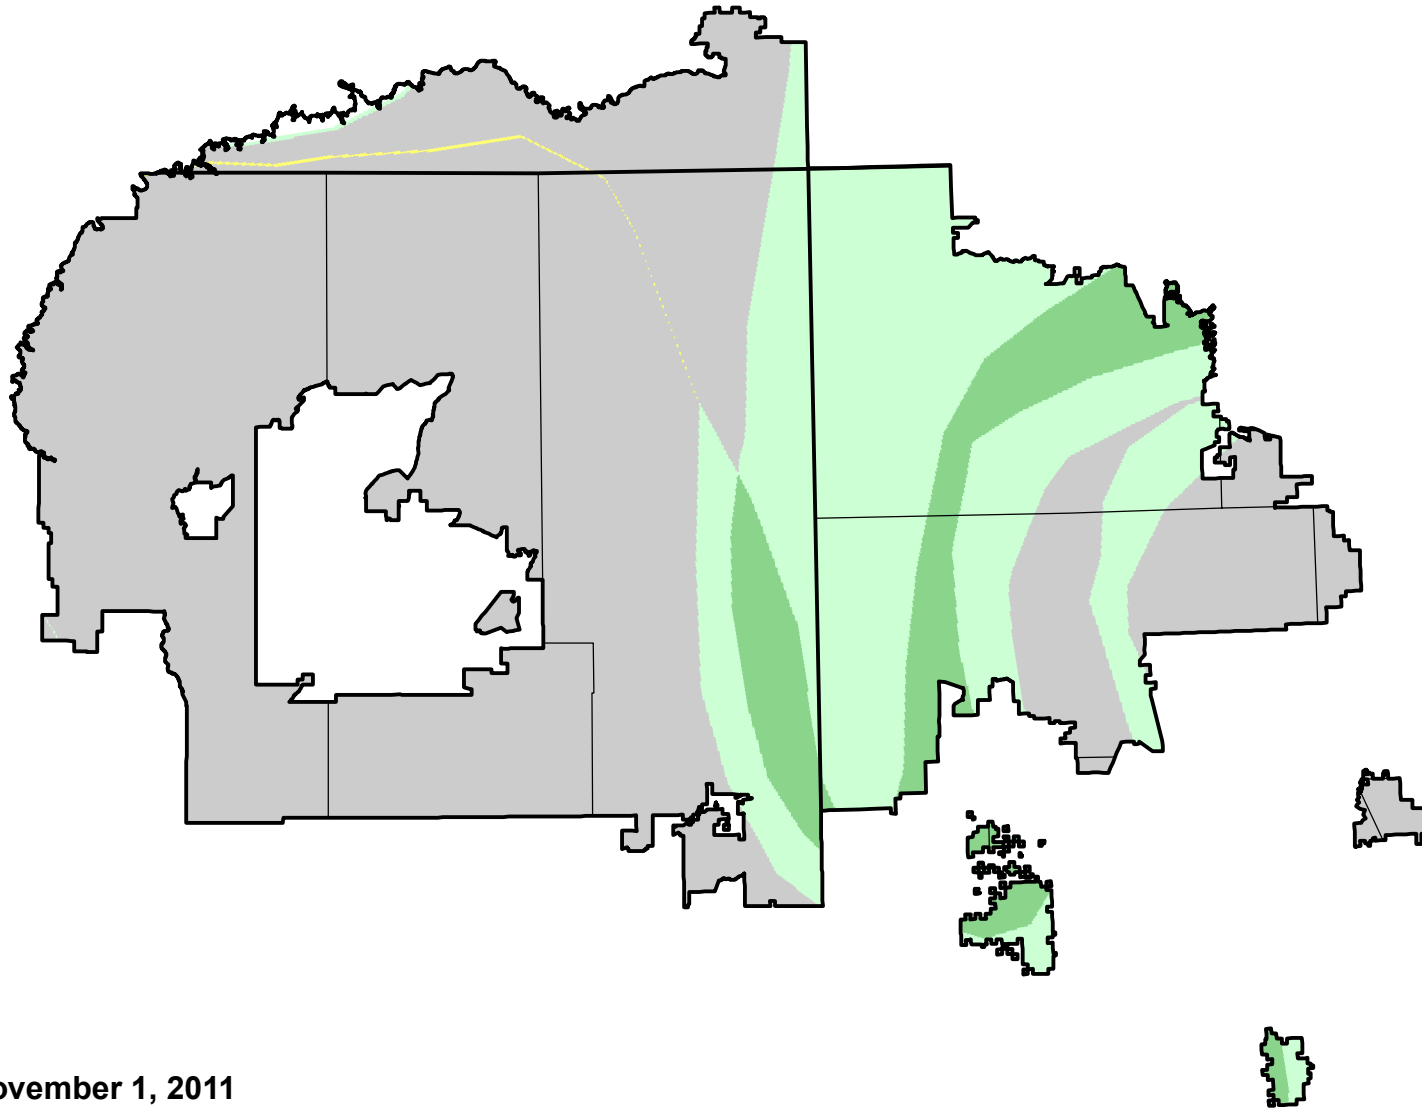

U.S. Drought Monitor Class Change - Navajo

Start of Water Year

November 1, 2011
compared to
September 29, 2011

droughtmonitor.unl.edu

- | | |
|---|---------------------|
|  | 5 Class Degradation |
|  | 4 Class Degradation |
|  | 3 Class Degradation |
|  | 2 Class Degradation |
|  | 1 Class Degradation |
|  | No Change |
|  | 1 Class Improvement |
|  | 2 Class Improvement |
|  | 3 Class Improvement |
|  | 4 Class Improvement |
|  | 5 Class Improvement |