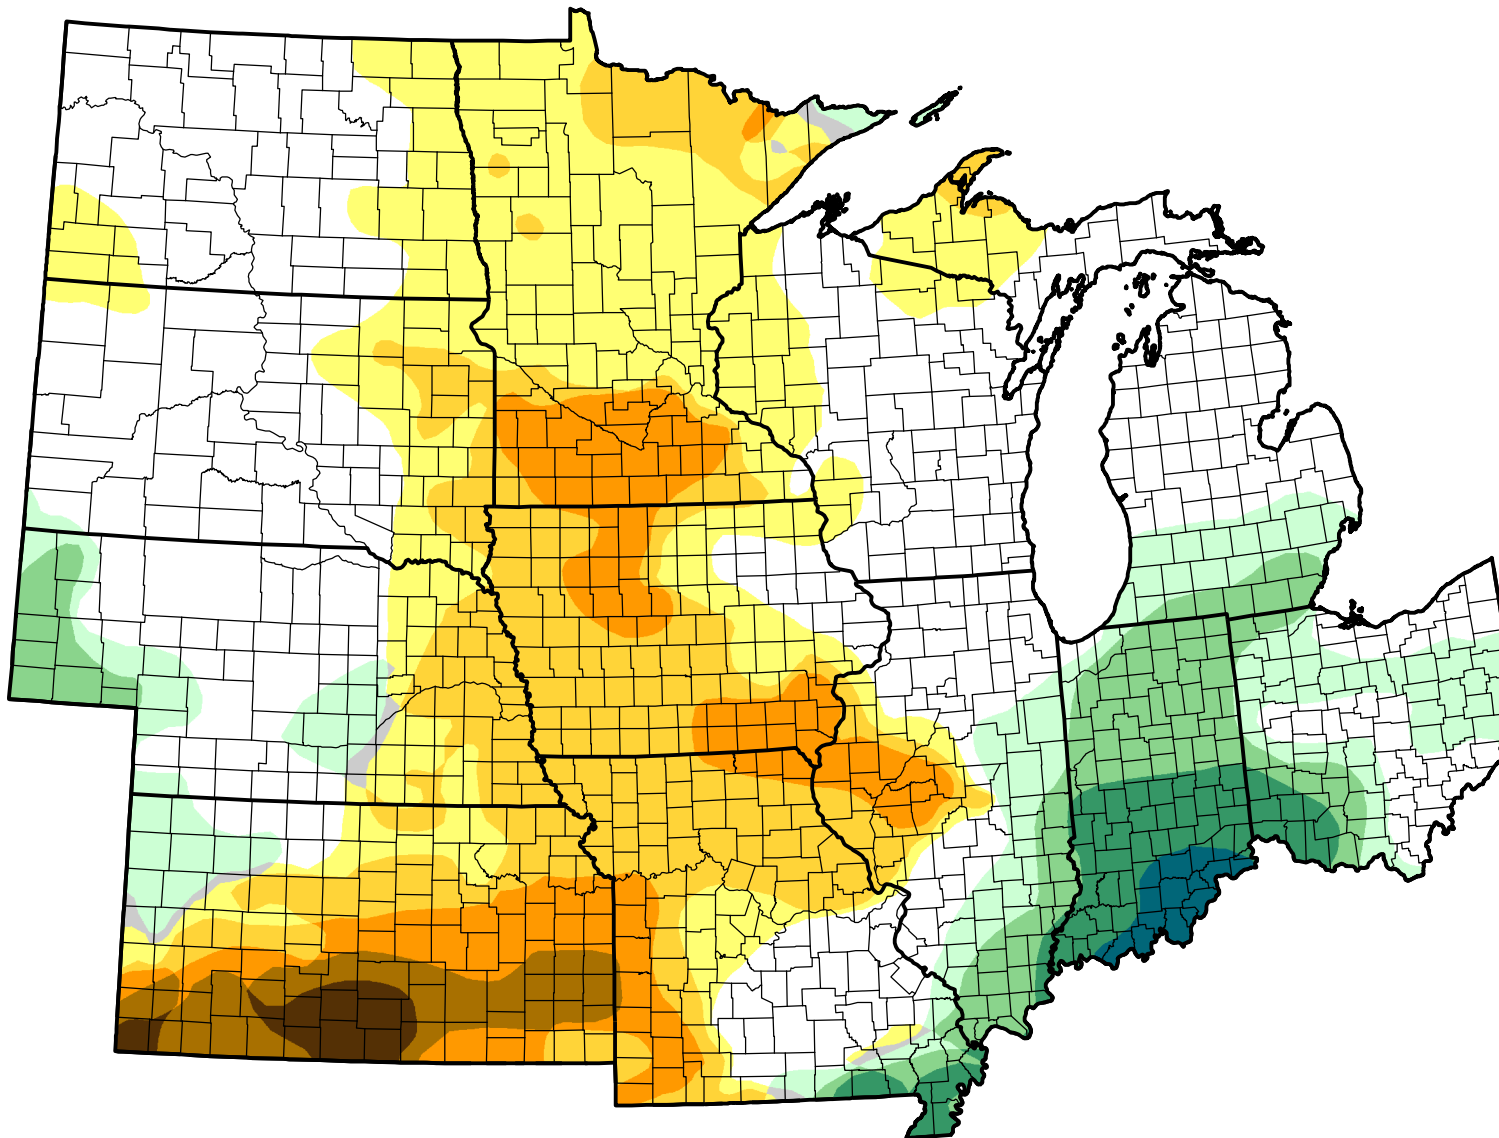

U.S. Drought Monitor Class Change - U2U North Central States 52 Week

November 1, 2011
compared to
November 4, 2010

droughtmonitor.unl.edu

- 5 Class Degradation
- 4 Class Degradation
- 3 Class Degradation
- 2 Class Degradation
- 1 Class Degradation
- No Change
- 1 Class Improvement
- 2 Class Improvement
- 3 Class Improvement
- 4 Class Improvement
- 5 Class Improvement