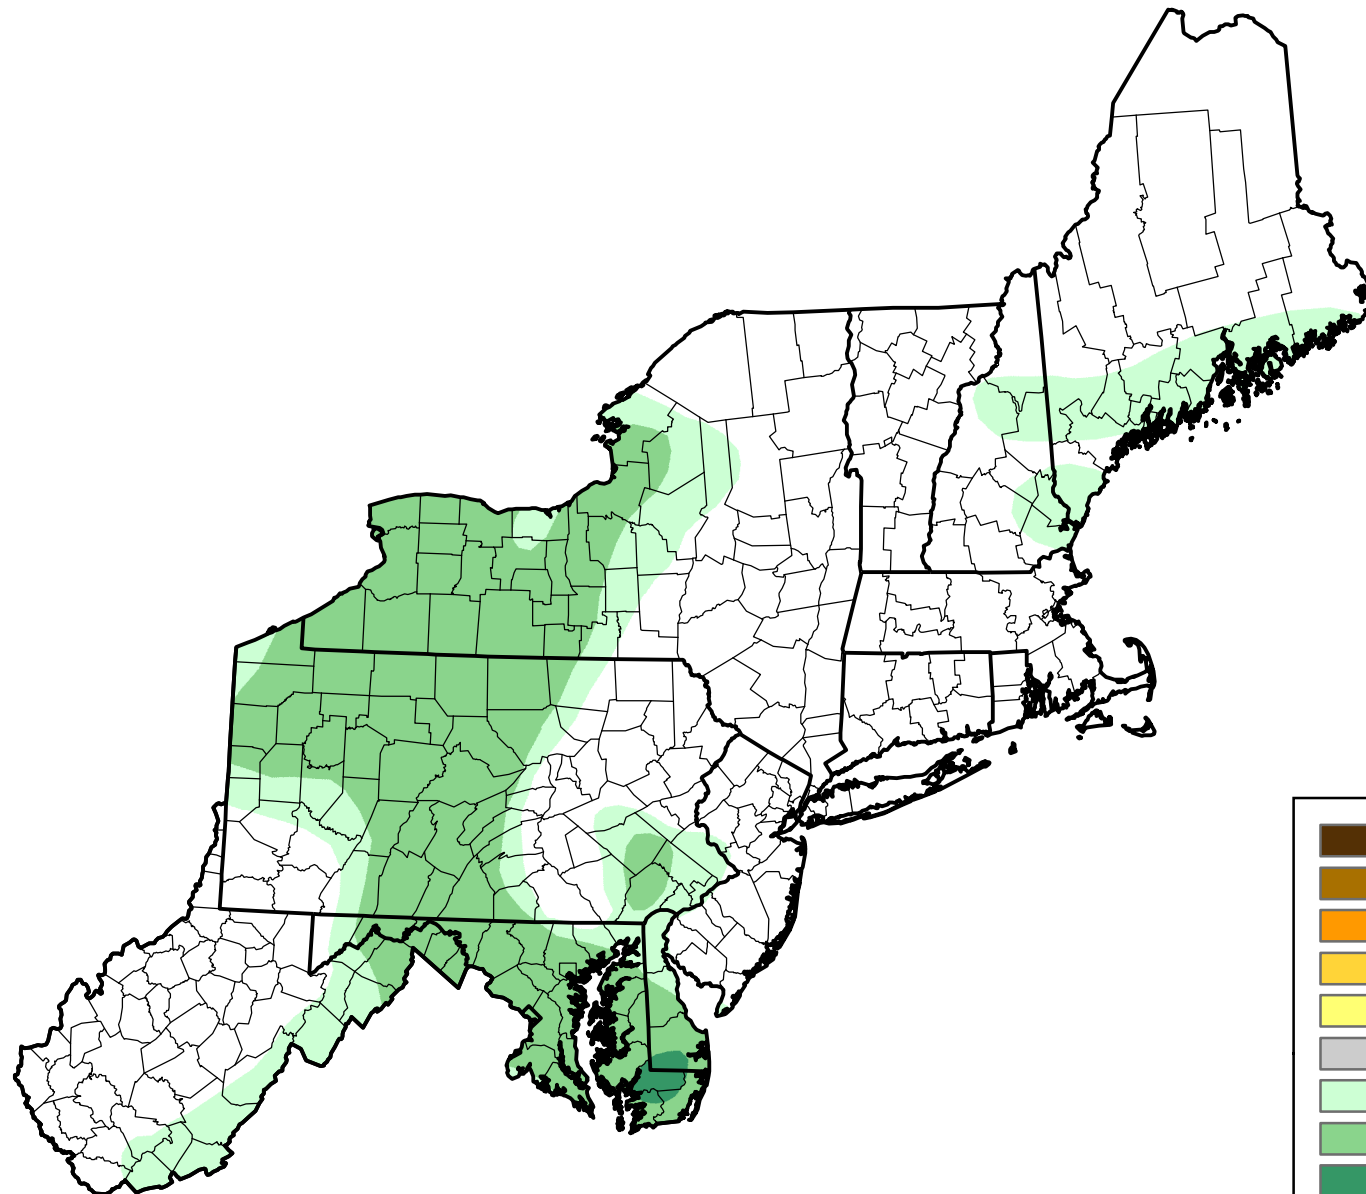

U.S. Drought Monitor Class Change - Northeast

13 Week

November 1, 2011
compared to
August 4, 2011

droughtmonitor.unl.edu

-  5 Class Degradation
-  4 Class Degradation
-  3 Class Degradation
-  2 Class Degradation
-  1 Class Degradation
-  No Change
-  1 Class Improvement
-  2 Class Improvement
-  3 Class Improvement
-  4 Class Improvement
-  5 Class Improvement