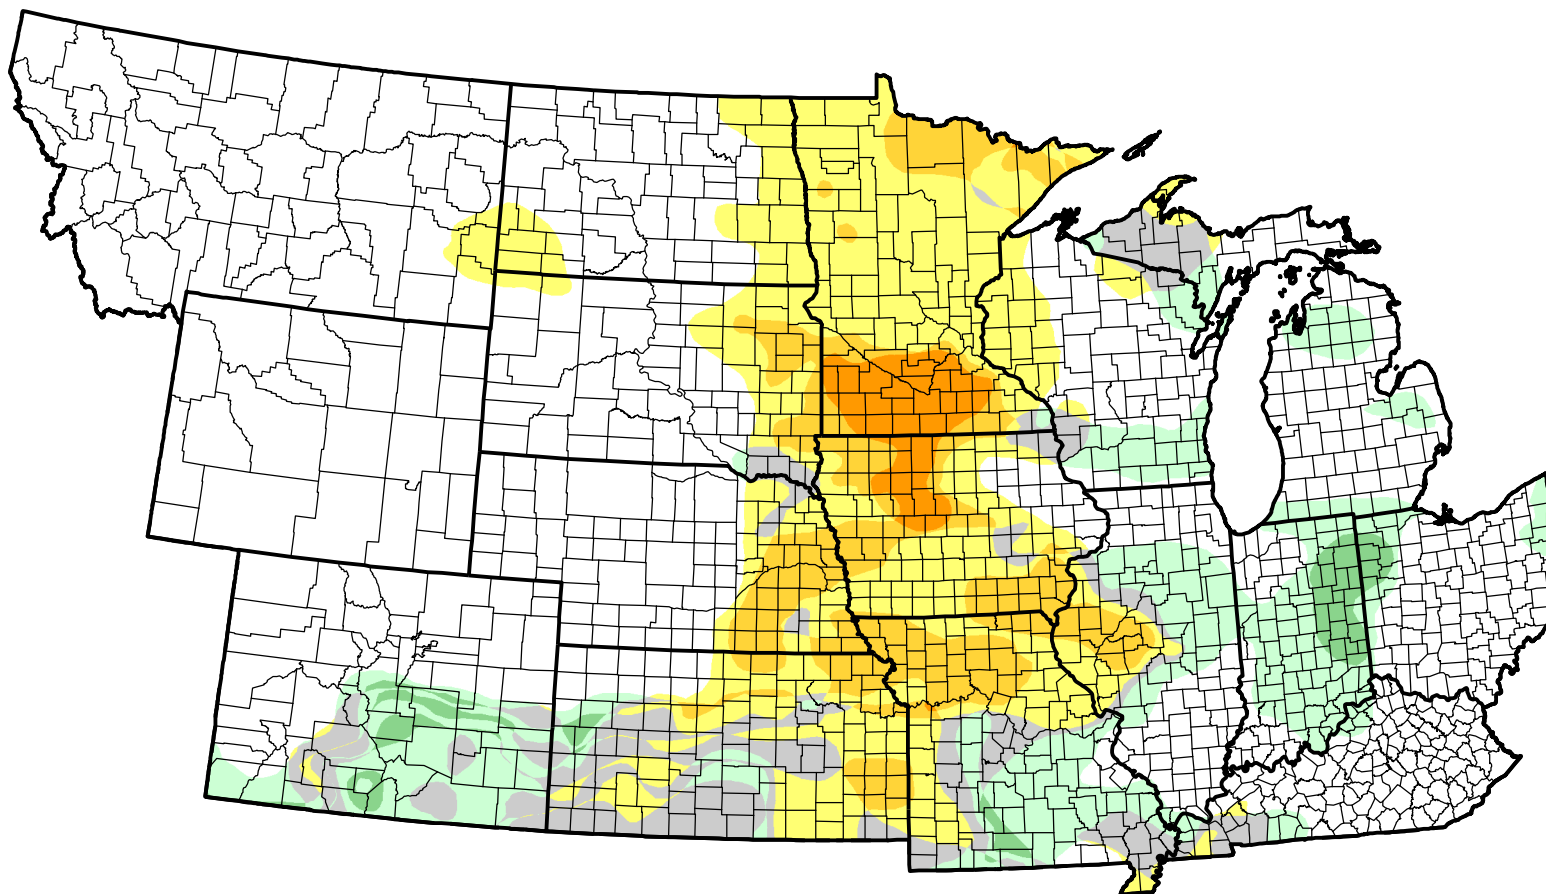

U.S. Drought Monitor Class Change - NWS Central 13 Week

November 1, 2011
compared to
August 4, 2011

droughtmonitor.unl.edu

-  5 Class Degradation
-  4 Class Degradation
-  3 Class Degradation
-  2 Class Degradation
-  1 Class Degradation
-  No Change
-  1 Class Improvement
-  2 Class Improvement
-  3 Class Improvement
-  4 Class Improvement
-  5 Class Improvement