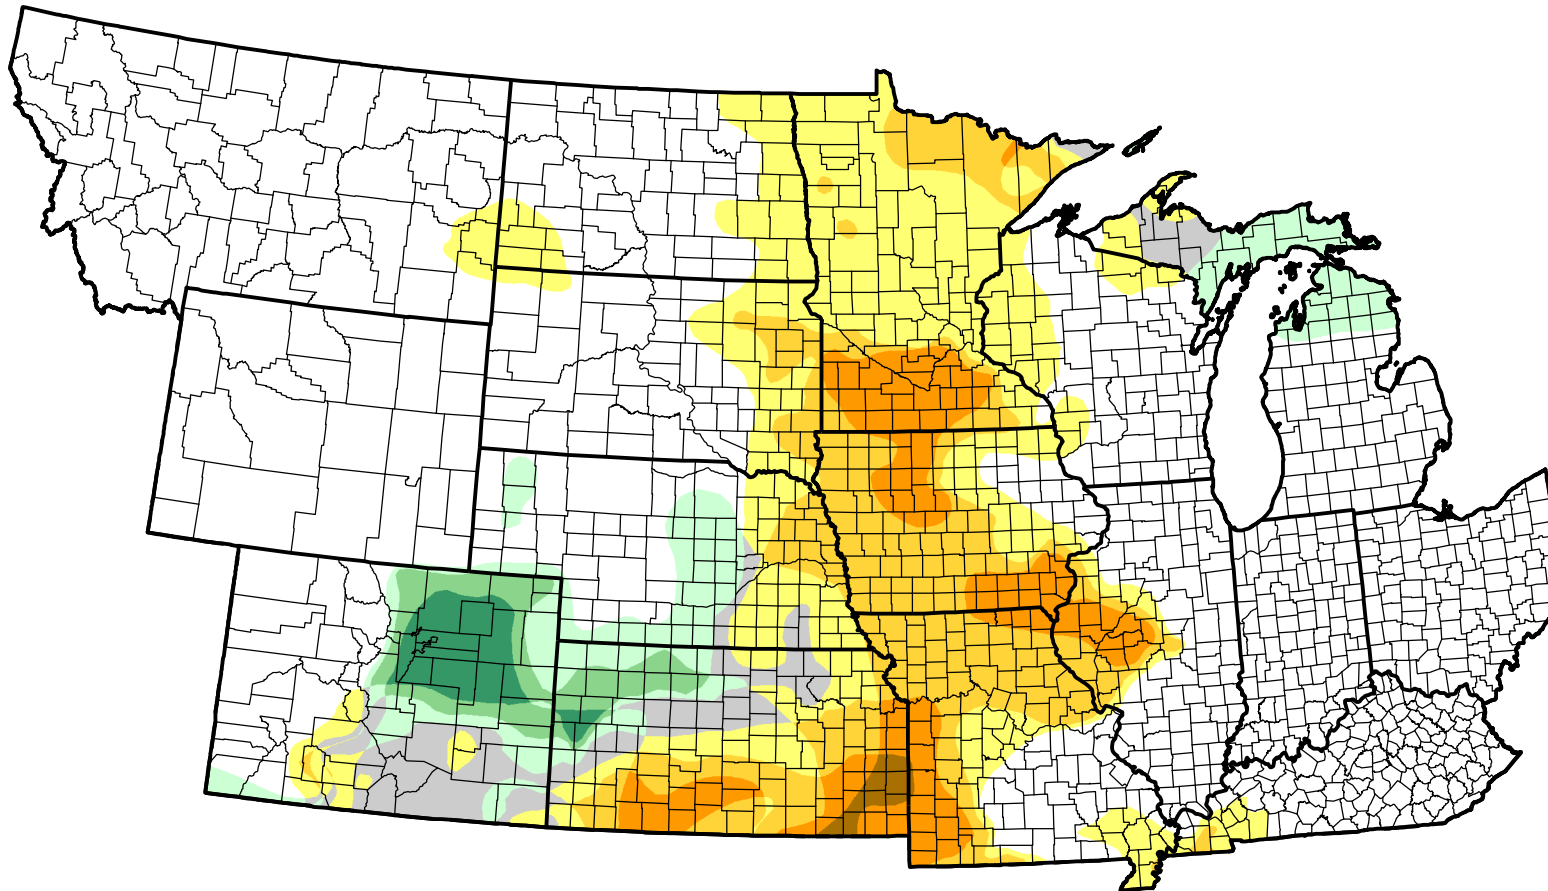

U.S. Drought Monitor Class Change - NWS Central 26 Week

November 1, 2011
compared to
May 5, 2011

droughtmonitor.unl.edu

-  5 Class Degradation
-  4 Class Degradation
-  3 Class Degradation
-  2 Class Degradation
-  1 Class Degradation
-  No Change
-  1 Class Improvement
-  2 Class Improvement
-  3 Class Improvement
-  4 Class Improvement
-  5 Class Improvement