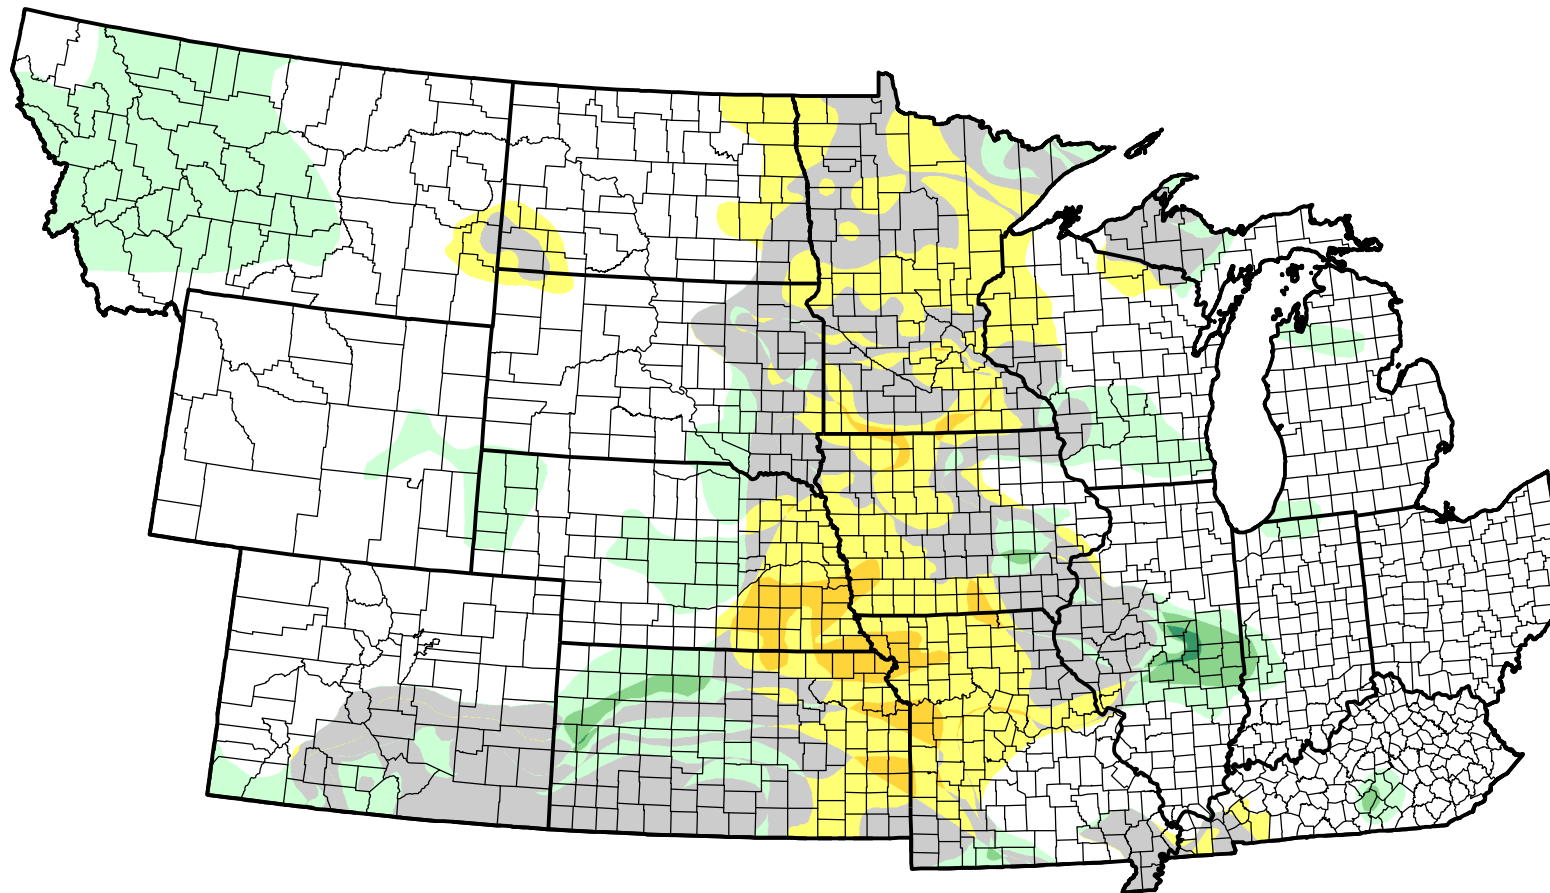

U.S. Drought Monitor Class Change - NWS Central 4 Week

November 1, 2011
compared to
October 6, 2011

droughtmonitor.unl.edu

-  5 Class Degradation
-  4 Class Degradation
-  3 Class Degradation
-  2 Class Degradation
-  1 Class Degradation
-  No Change
-  1 Class Improvement
-  2 Class Improvement
-  3 Class Improvement
-  4 Class Improvement
-  5 Class Improvement