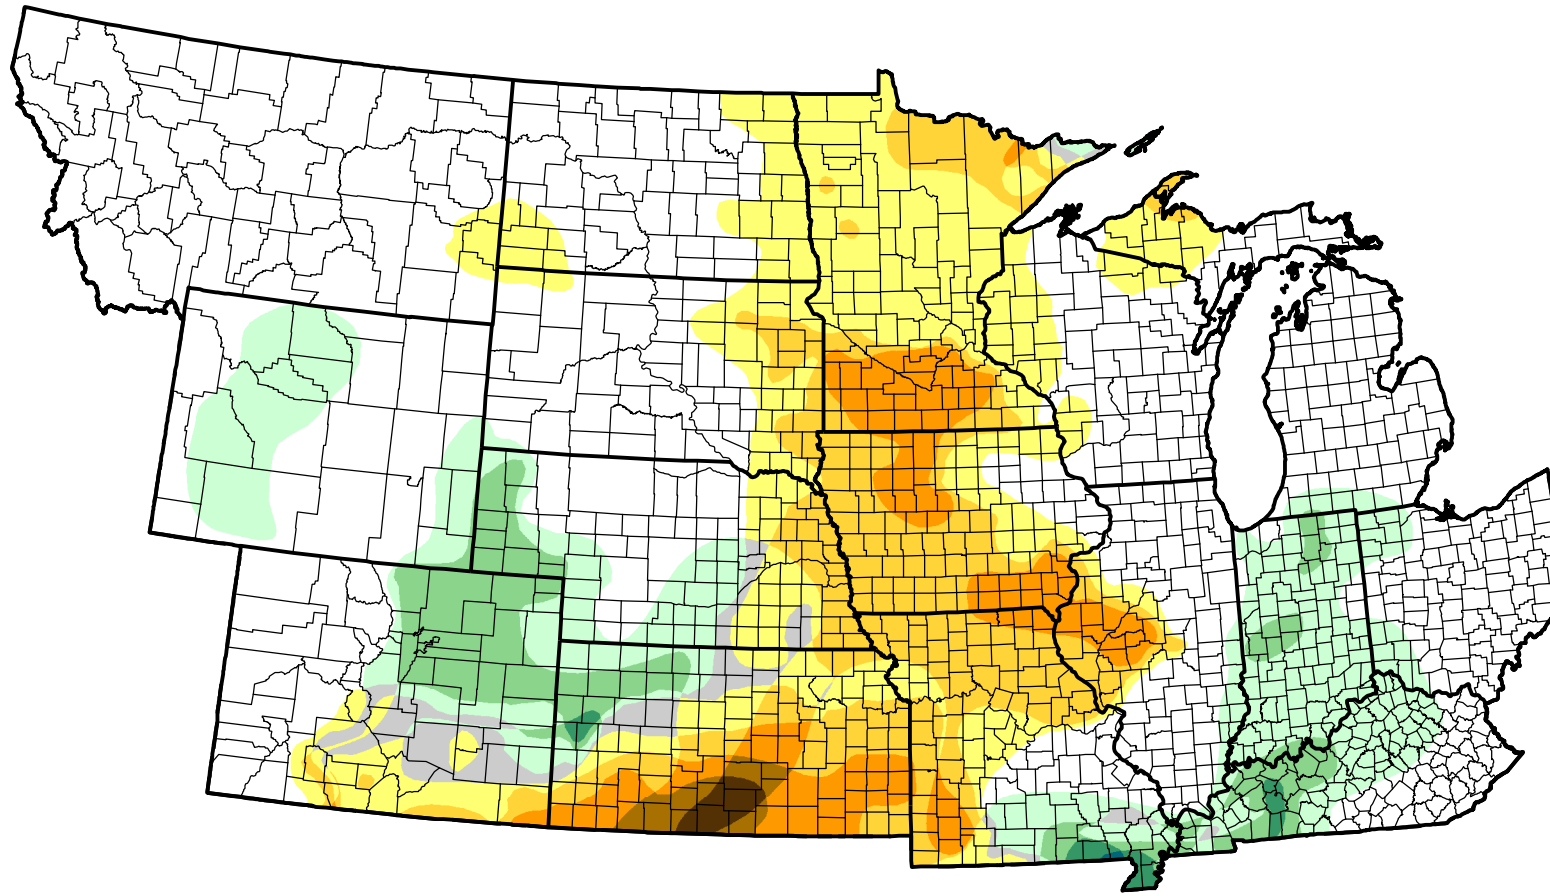

U.S. Drought Monitor Class Change - NWS Central Start of Calendar Year

November 1, 2011
compared to
January 6, 2011

droughtmonitor.unl.edu

-  5 Class Degradation
-  4 Class Degradation
-  3 Class Degradation
-  2 Class Degradation
-  1 Class Degradation
-  No Change
-  1 Class Improvement
-  2 Class Improvement
-  3 Class Improvement
-  4 Class Improvement
-  5 Class Improvement