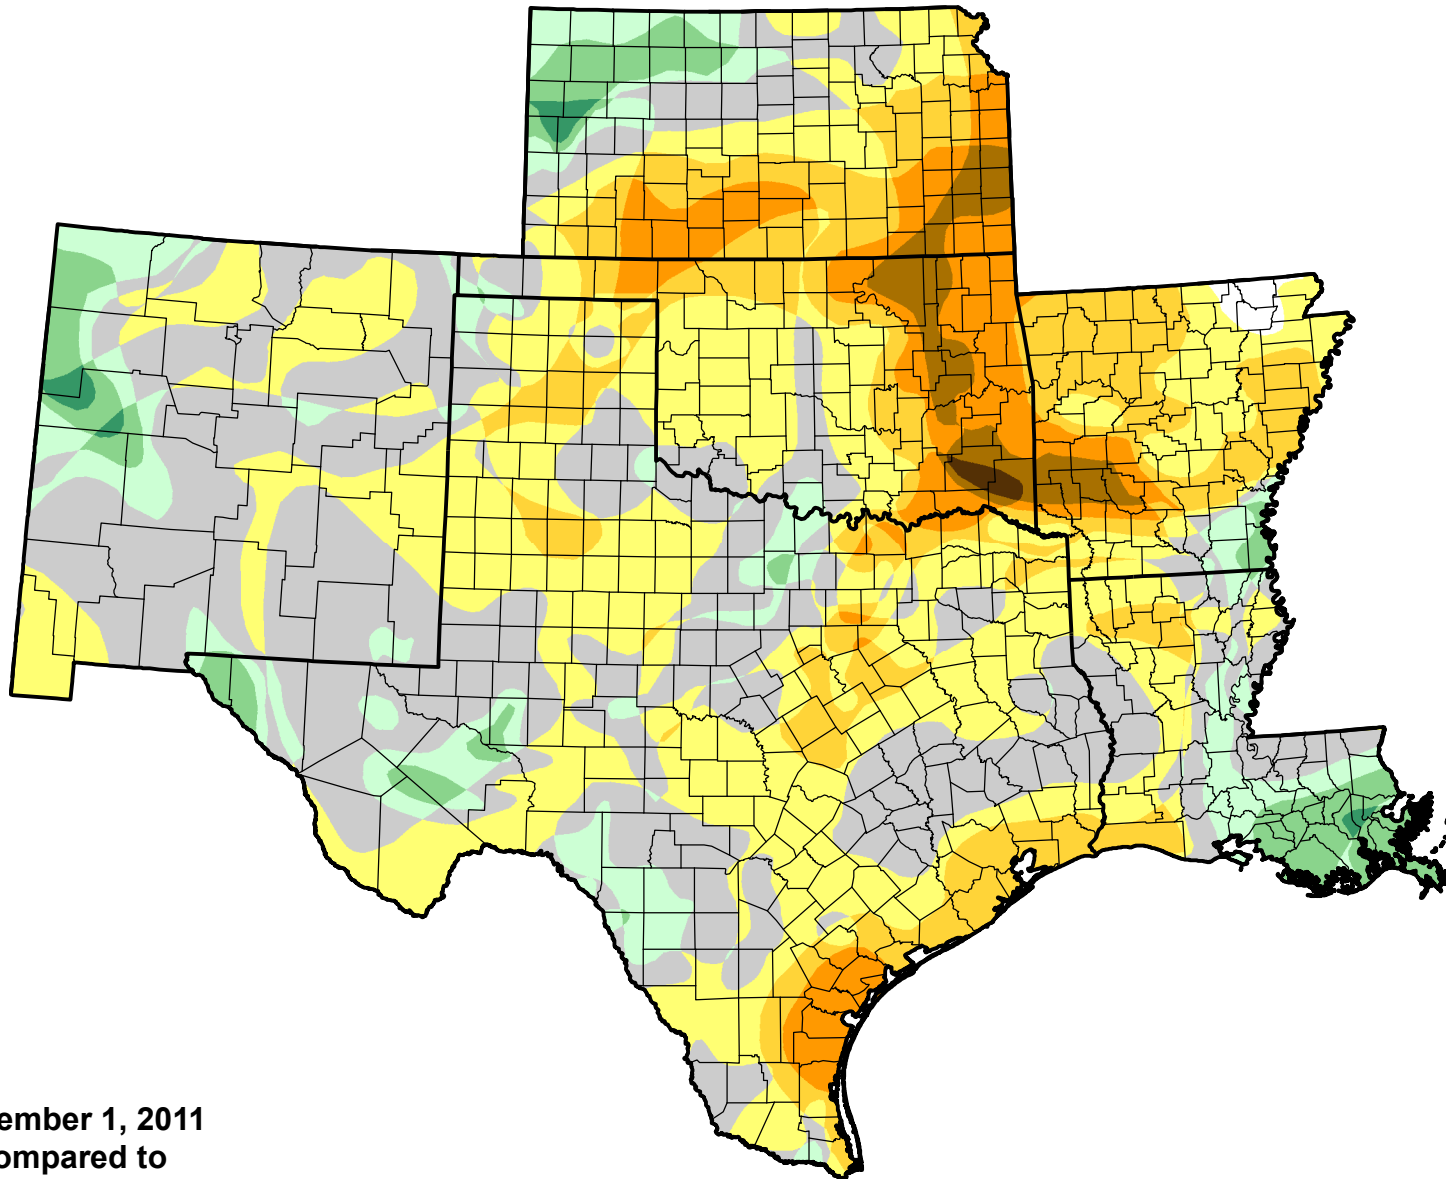

U.S. Drought Monitor Class Change - SCIPP

26 Week

November 1, 2011
compared to
May 5, 2011

droughtmonitor.unl.edu

-  5 Class Degradation
-  4 Class Degradation
-  3 Class Degradation
-  2 Class Degradation
-  1 Class Degradation
-  No Change
-  1 Class Improvement
-  2 Class Improvement
-  3 Class Improvement
-  4 Class Improvement
-  5 Class Improvement