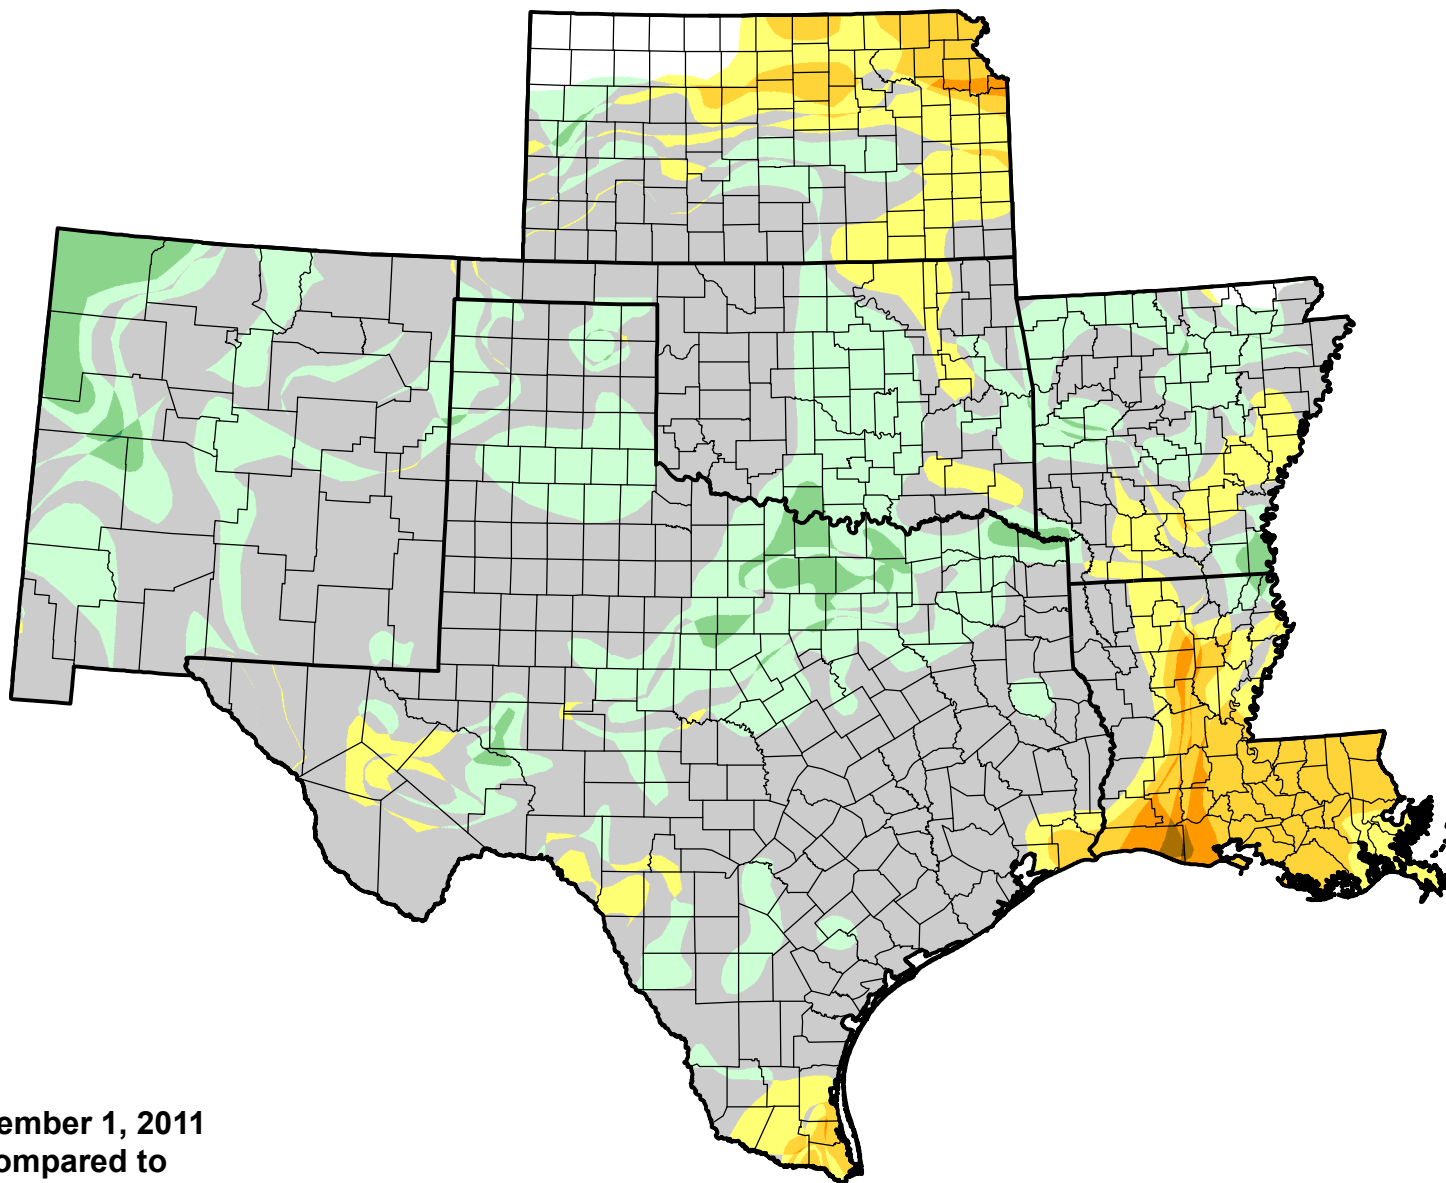

# U.S. Drought Monitor Class Change - SCIPP

## 8 Week

-  5 Class Degradation
-  4 Class Degradation
-  3 Class Degradation
-  2 Class Degradation
-  1 Class Degradation
-  No Change
-  1 Class Improvement
-  2 Class Improvement
-  3 Class Improvement
-  4 Class Improvement
-  5 Class Improvement