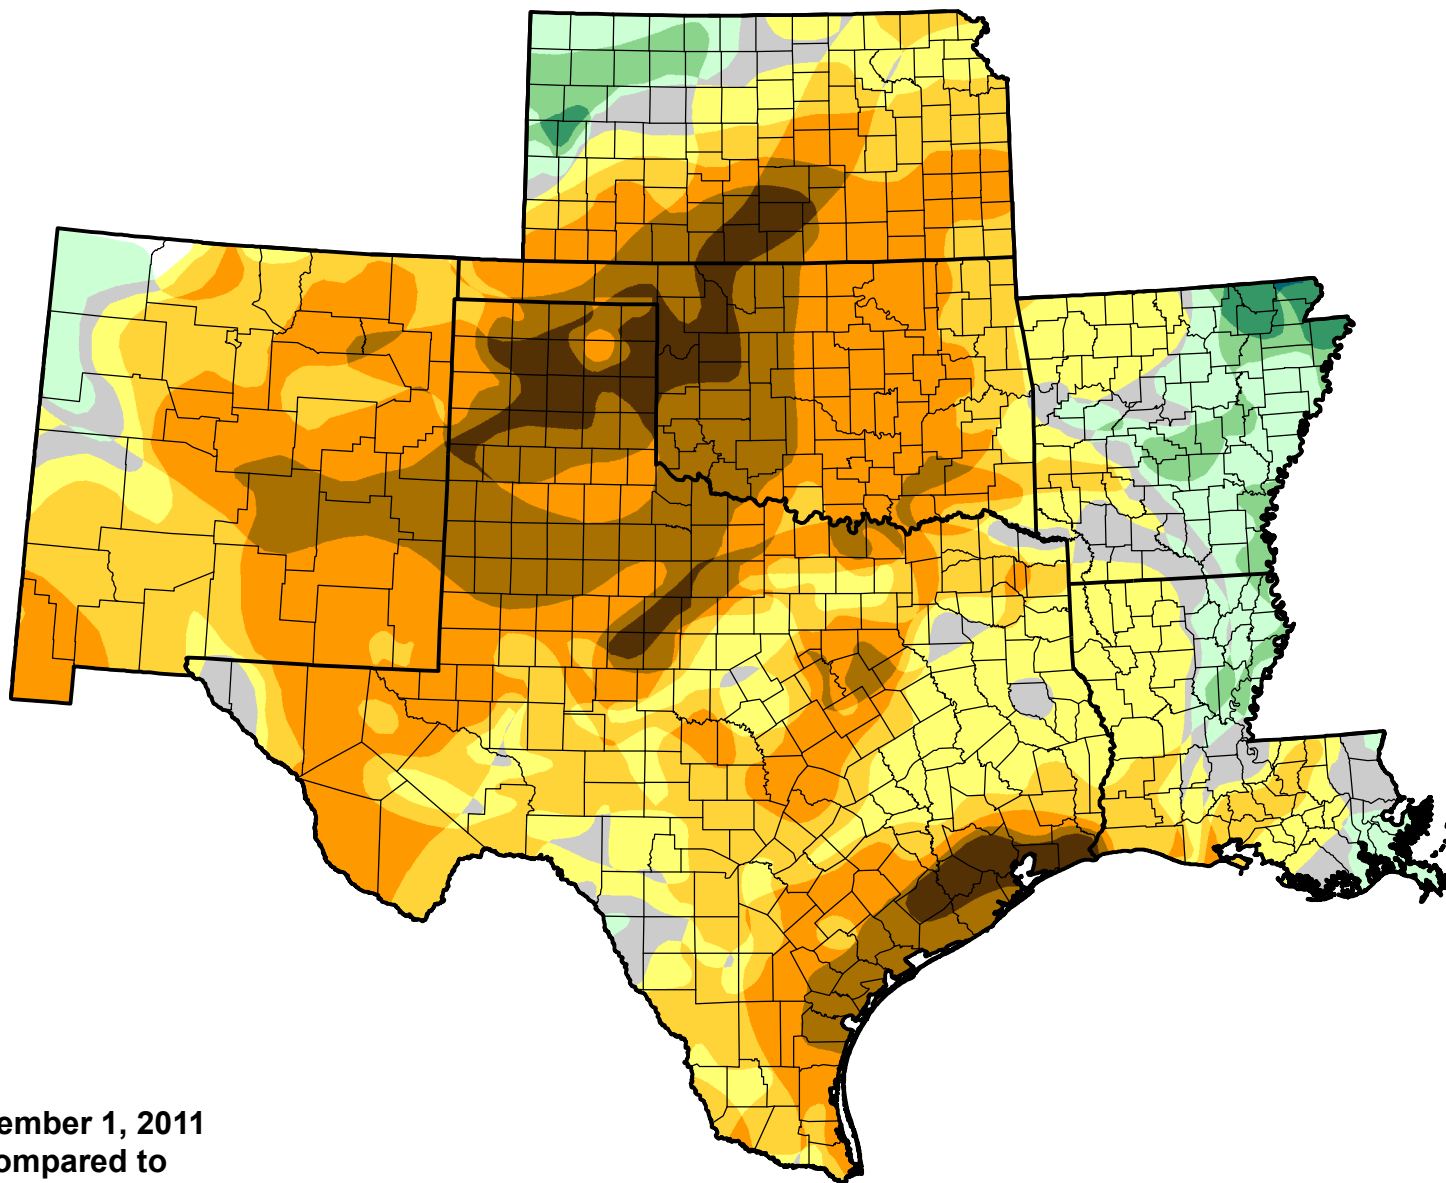

U.S. Drought Monitor Class Change - SCIPP

Start of Calendar Year

-  5 Class Degradation
-  4 Class Degradation
-  3 Class Degradation
-  2 Class Degradation
-  1 Class Degradation
-  No Change
-  1 Class Improvement
-  2 Class Improvement
-  3 Class Improvement
-  4 Class Improvement
-  5 Class Improvement

November 1, 2011
compared to
January 6, 2011

droughtmonitor.unl.edu