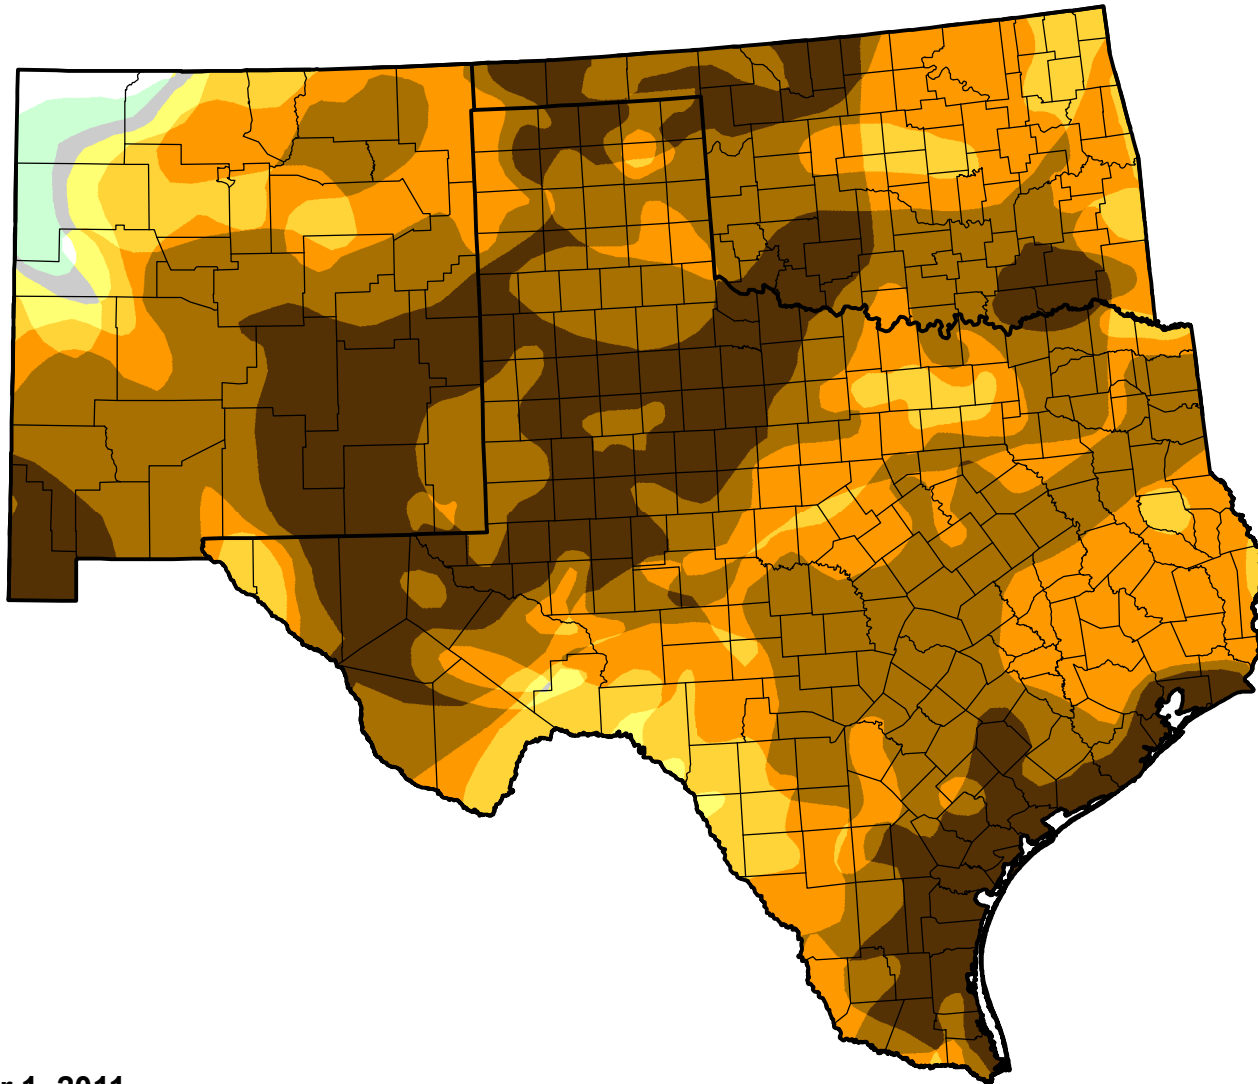

# U.S. Drought Monitor Class Change - Southern Plains RDEWS

52 Week

November 1, 2011  
compared to  
November 4, 2010

[droughtmonitor.unl.edu](http://droughtmonitor.unl.edu)

-  5 Class Degradation
-  4 Class Degradation
-  3 Class Degradation
-  2 Class Degradation
-  1 Class Degradation
-  No Change
-  1 Class Improvement
-  2 Class Improvement
-  3 Class Improvement
-  4 Class Improvement
-  5 Class Improvement