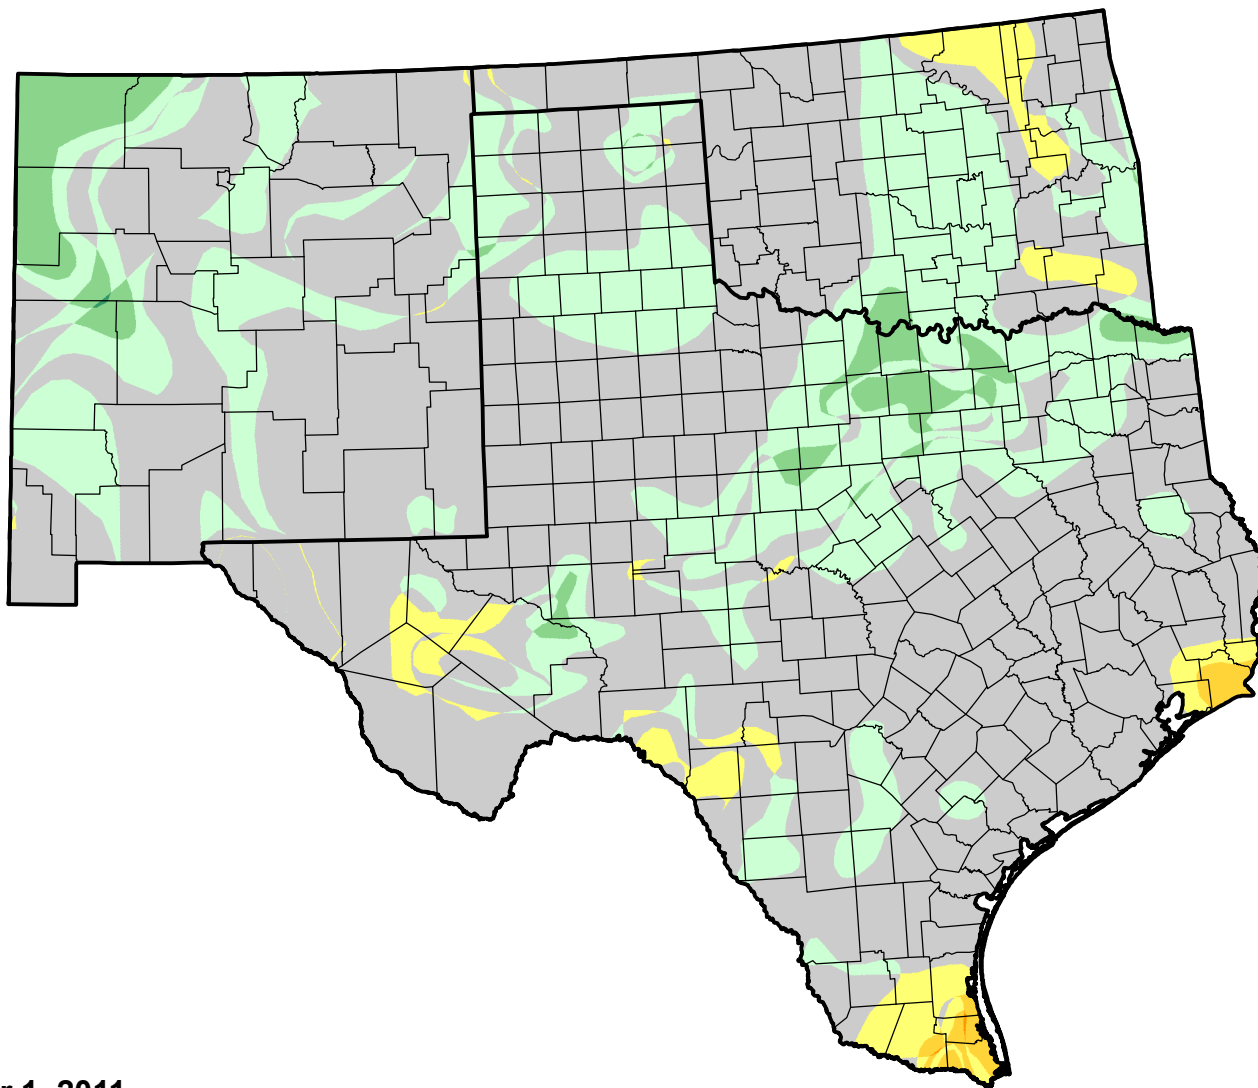

U.S. Drought Monitor Class Change - Southern Plains RDEWS

8 Week

November 1, 2011
compared to
September 8, 2011

droughtmonitor.unl.edu

-  5 Class Degradation
-  4 Class Degradation
-  3 Class Degradation
-  2 Class Degradation
-  1 Class Degradation
-  No Change
-  1 Class Improvement
-  2 Class Improvement
-  3 Class Improvement
-  4 Class Improvement
-  5 Class Improvement