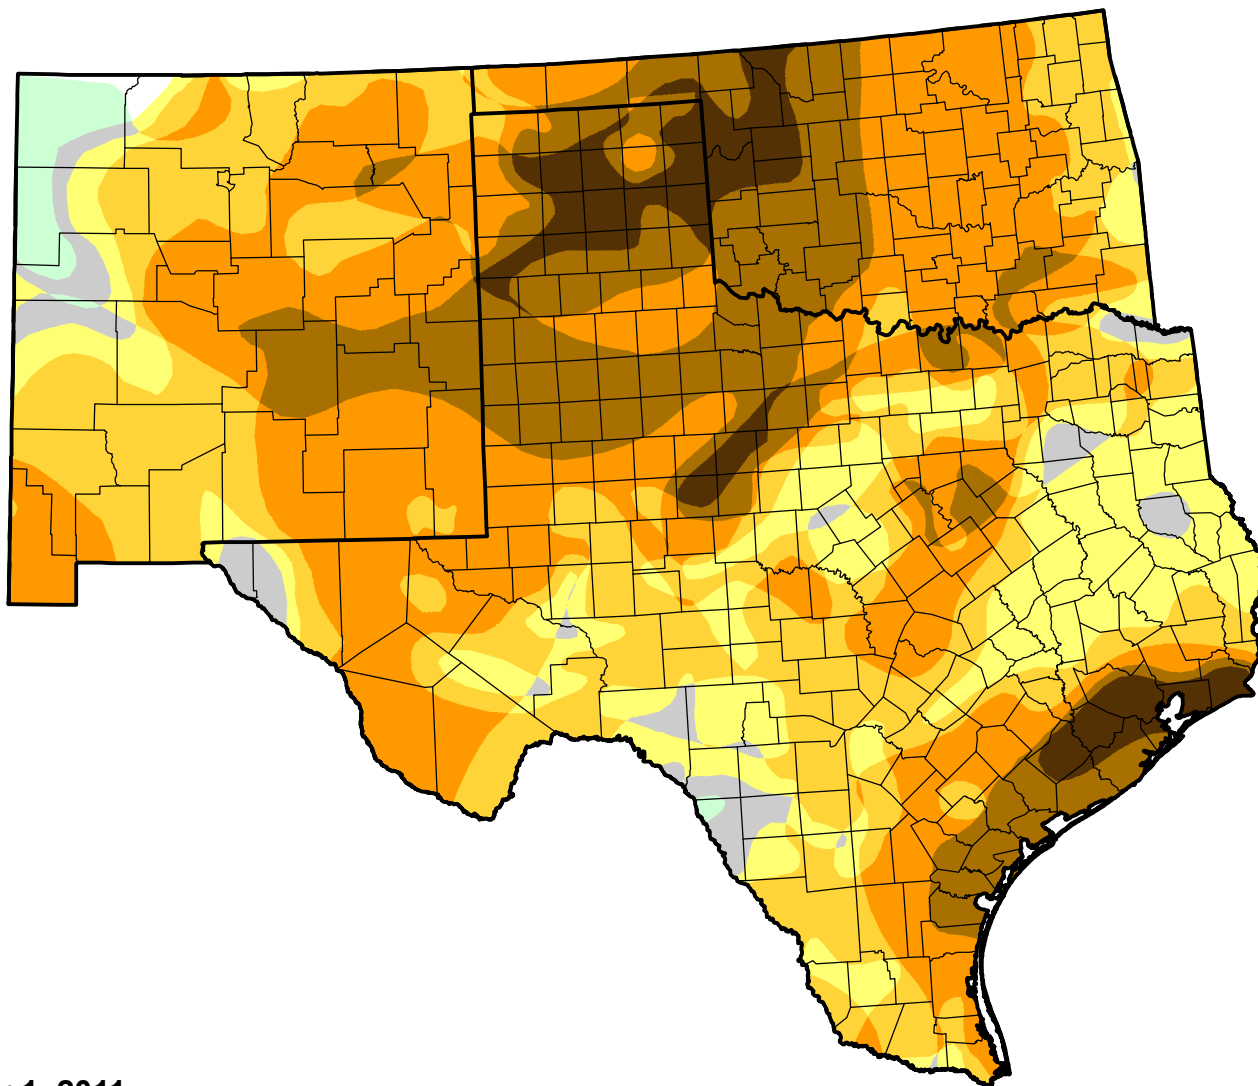

U.S. Drought Monitor Class Change - Southern Plains RDEWS

Start of Calendar Year

November 1, 2011
compared to
January 6, 2011

droughtmonitor.unl.edu

-  5 Class Degradation
-  4 Class Degradation
-  3 Class Degradation
-  2 Class Degradation
-  1 Class Degradation
-  No Change
-  1 Class Improvement
-  2 Class Improvement
-  3 Class Improvement
-  4 Class Improvement
-  5 Class Improvement