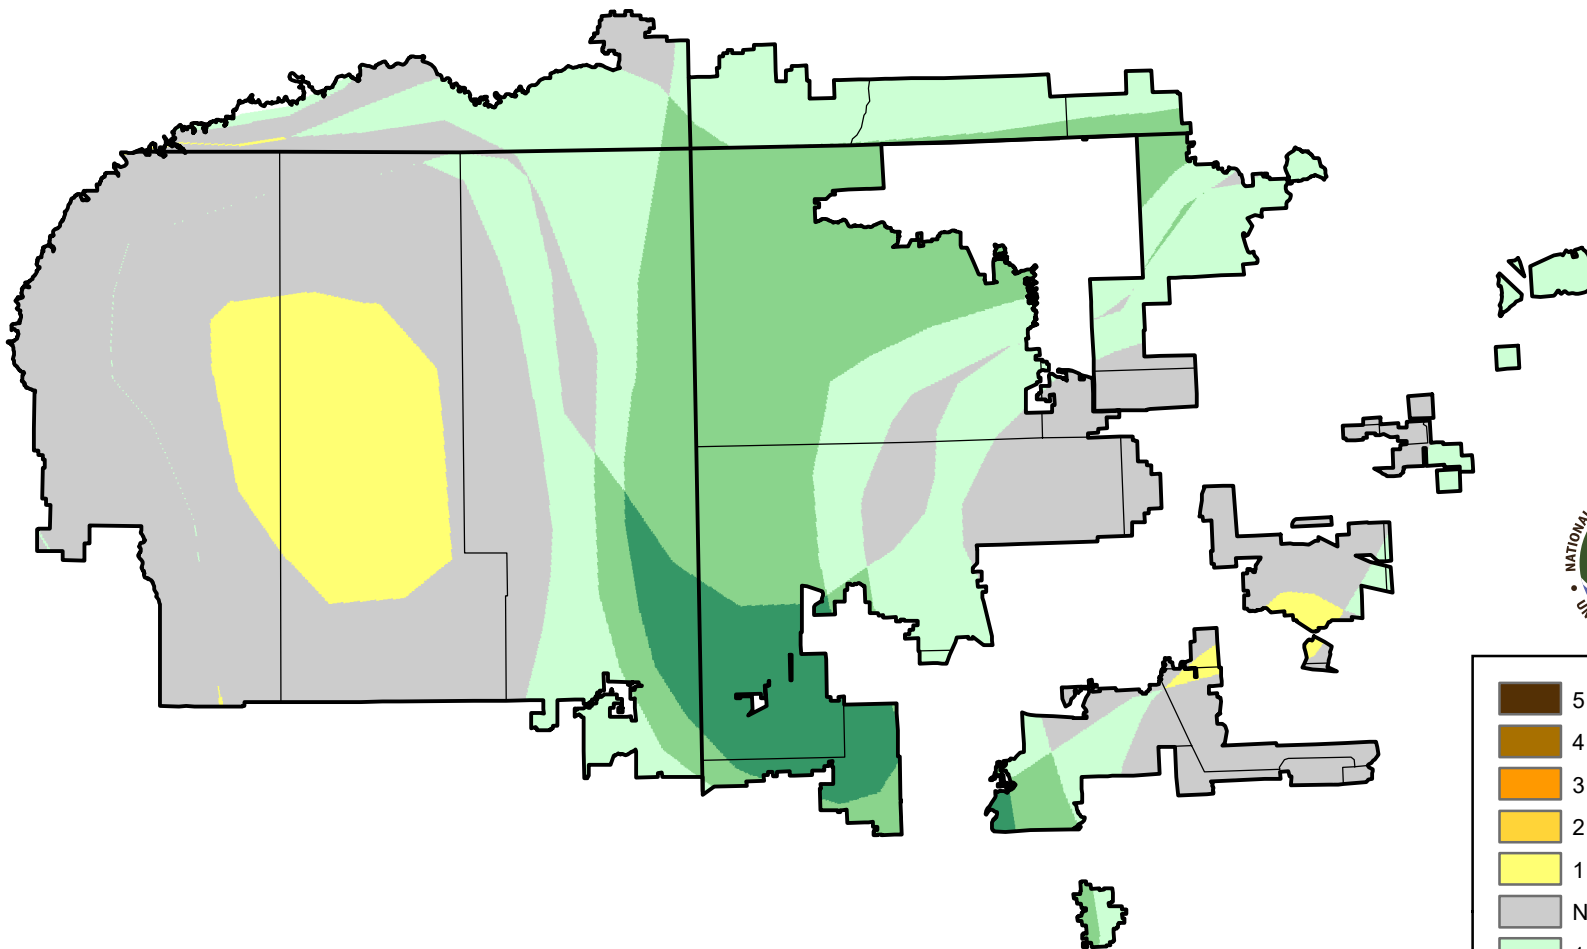

U.S. Drought Monitor Class Change - 4 Corners

13 Week

November 8, 2011
compared to
August 11, 2011

droughtmonitor.unl.edu

-  5 Class Degradation
-  4 Class Degradation
-  3 Class Degradation
-  2 Class Degradation
-  1 Class Degradation
-  No Change
-  1 Class Improvement
-  2 Class Improvement
-  3 Class Improvement
-  4 Class Improvement
-  5 Class Improvement