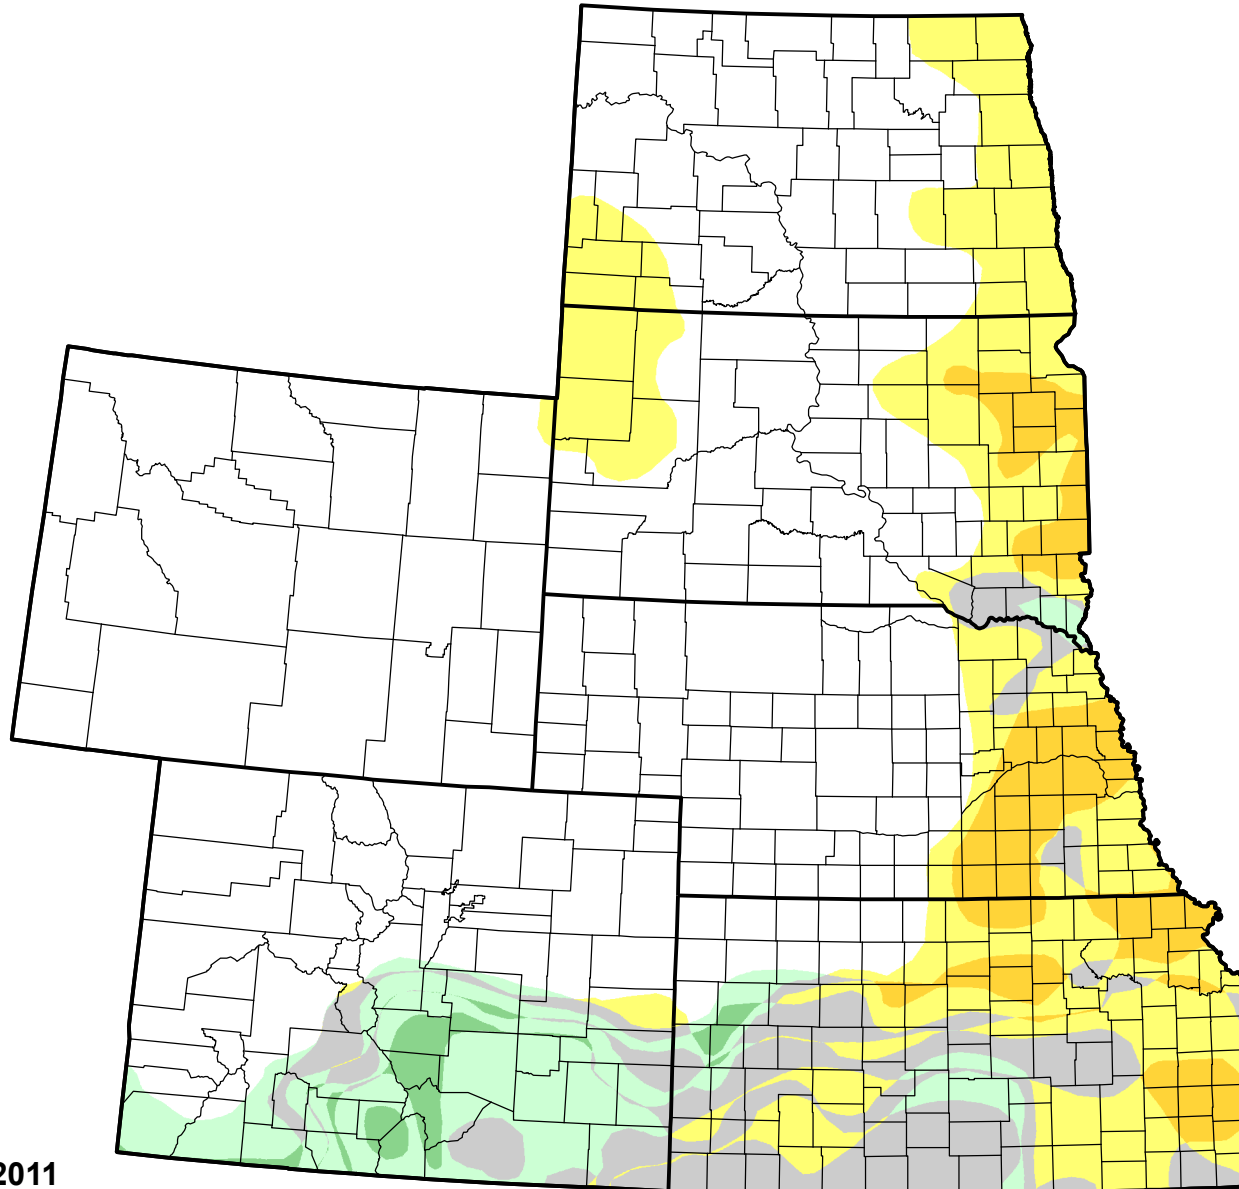

U.S. Drought Monitor Class Change - High Plains

13 Week

November 8, 2011
compared to
August 11, 2011

droughtmonitor.unl.edu

- 5 Class Degradation
- 4 Class Degradation
- 3 Class Degradation
- 2 Class Degradation
- 1 Class Degradation
- No Change
- 1 Class Improvement
- 2 Class Improvement
- 3 Class Improvement
- 4 Class Improvement
- 5 Class Improvement