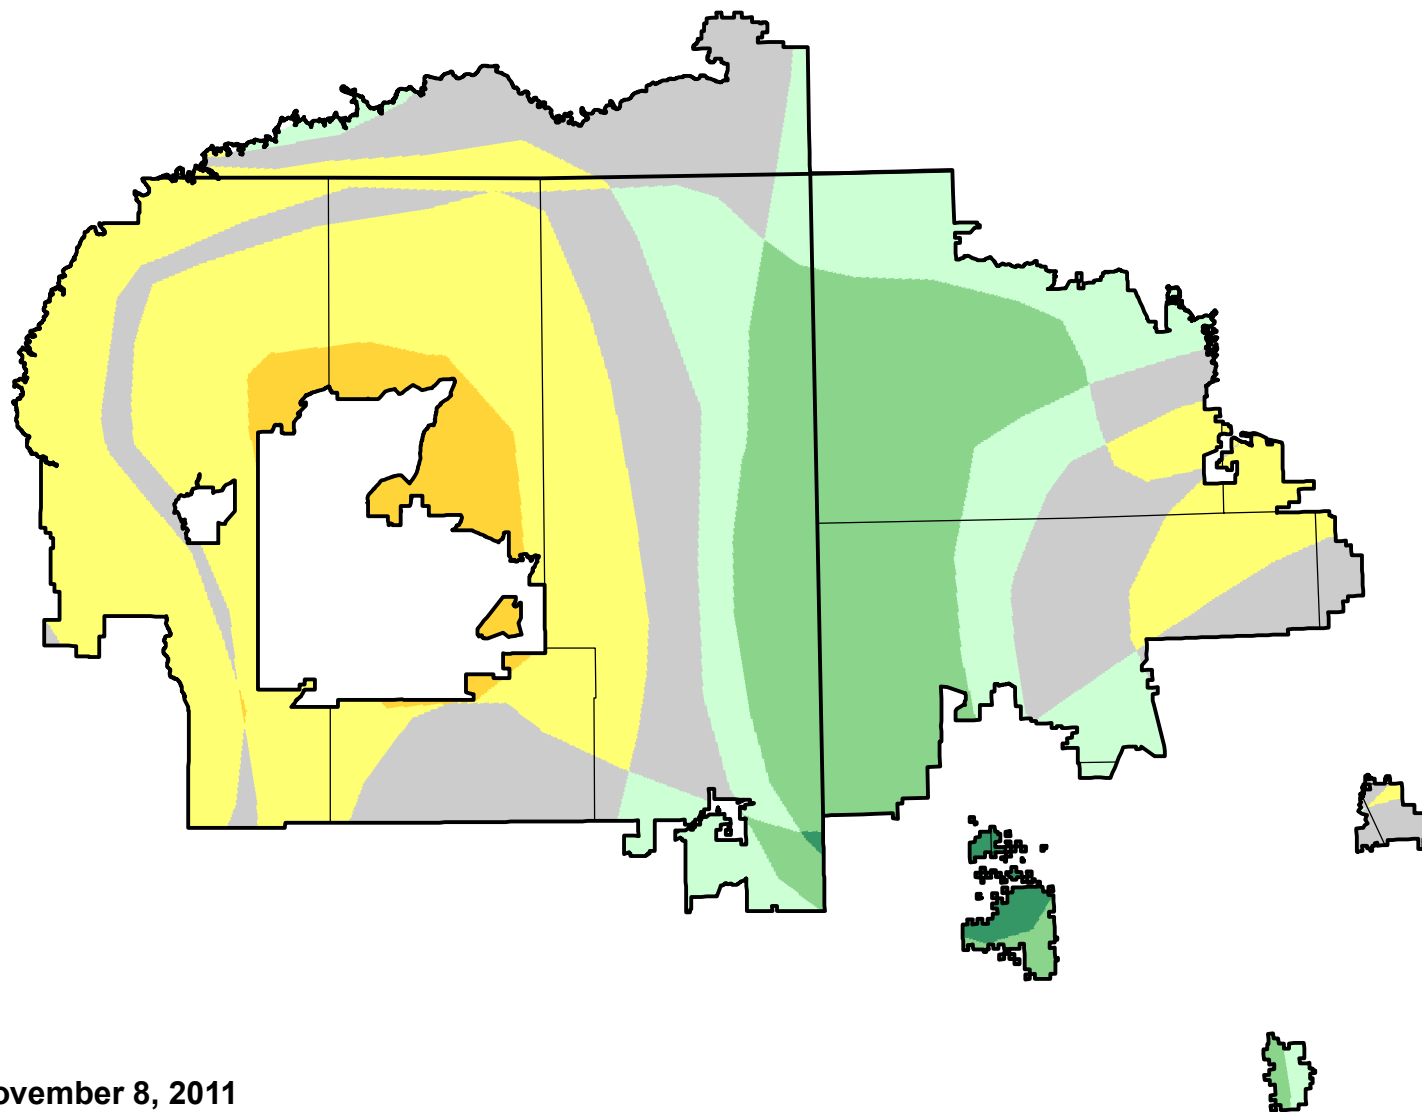

U.S. Drought Monitor Class Change - Navajo

26 Week

November 8, 2011
compared to
May 12, 2011

droughtmonitor.unl.edu

- | | |
|---|---------------------|
|  | 5 Class Degradation |
|  | 4 Class Degradation |
|  | 3 Class Degradation |
|  | 2 Class Degradation |
|  | 1 Class Degradation |
|  | No Change |
|  | 1 Class Improvement |
|  | 2 Class Improvement |
|  | 3 Class Improvement |
|  | 4 Class Improvement |
|  | 5 Class Improvement |