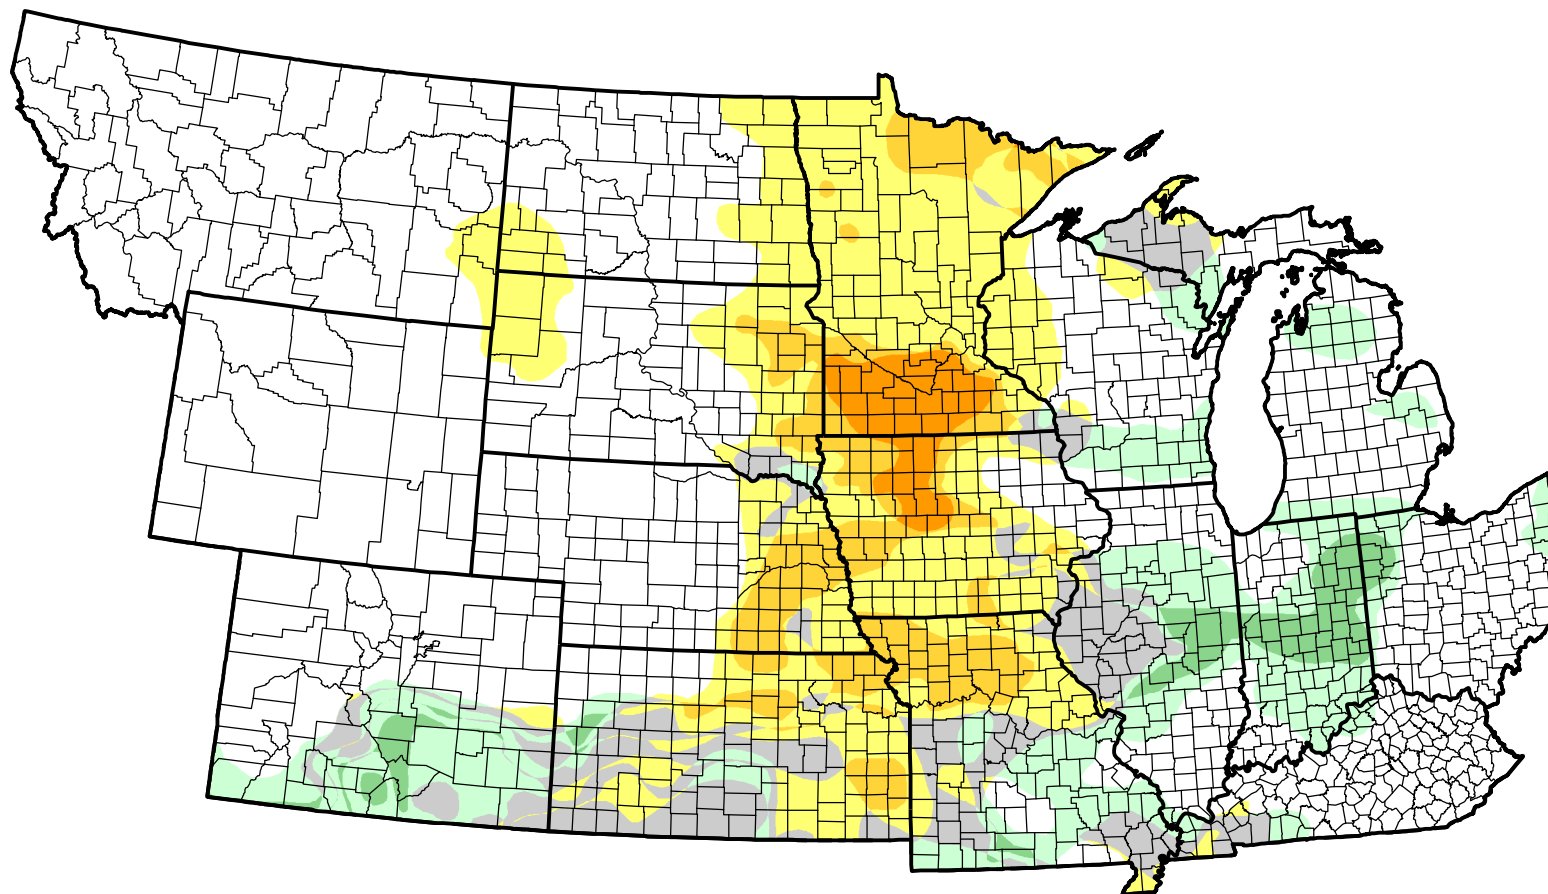

U.S. Drought Monitor Class Change - NWS Central 13 Week

November 8, 2011
compared to
August 11, 2011

droughtmonitor.unl.edu

-  5 Class Degradation
-  4 Class Degradation
-  3 Class Degradation
-  2 Class Degradation
-  1 Class Degradation
-  No Change
-  1 Class Improvement
-  2 Class Improvement
-  3 Class Improvement
-  4 Class Improvement
-  5 Class Improvement