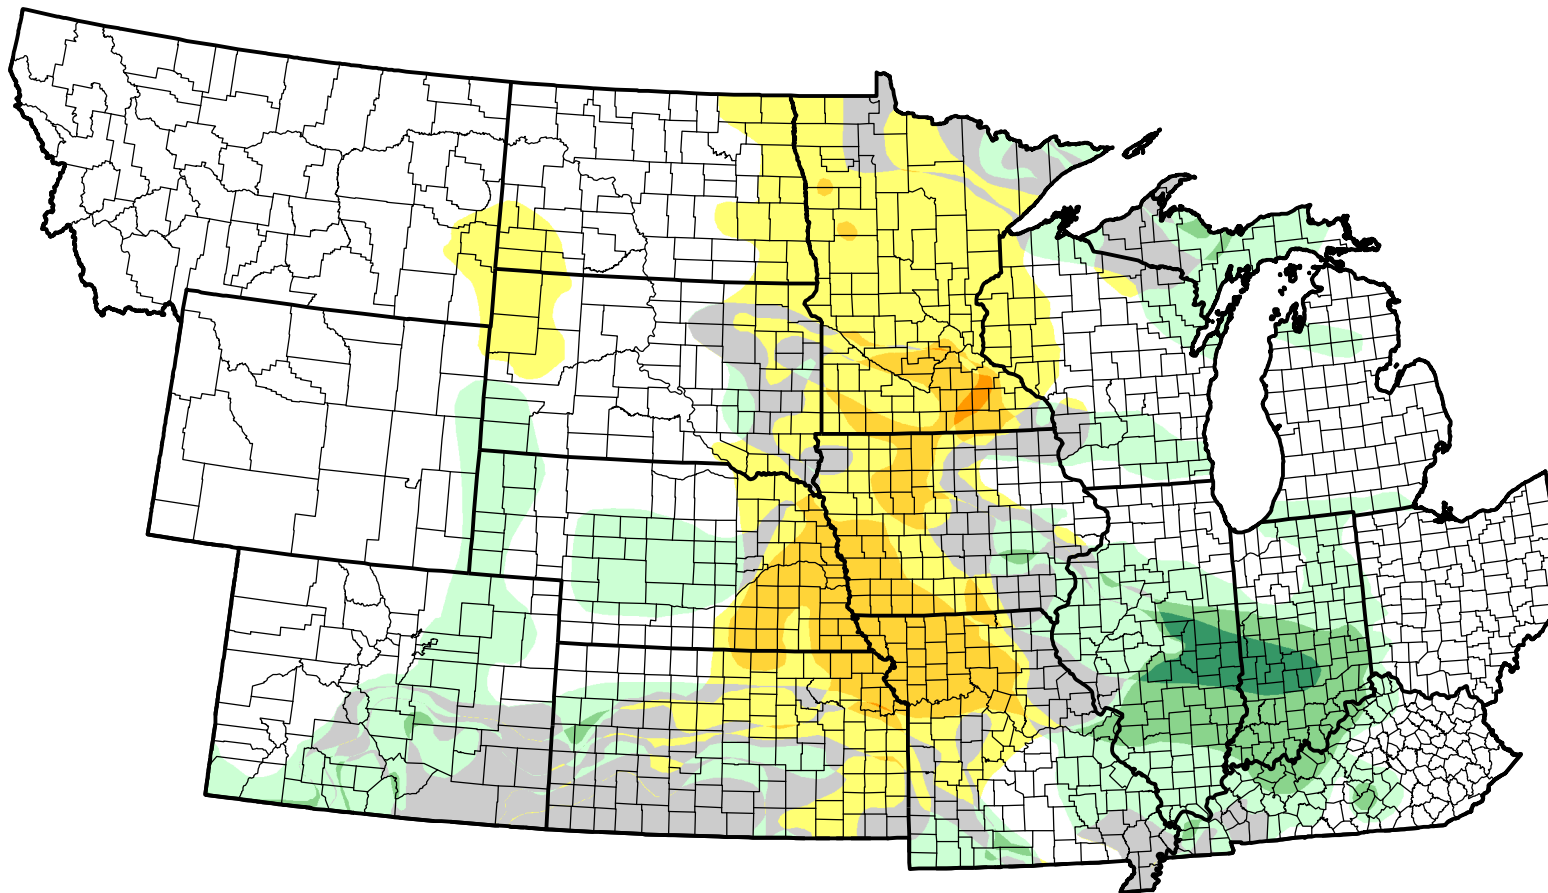

U.S. Drought Monitor Class Change - NWS Central 8 Week

November 8, 2011
compared to
September 15, 2011

droughtmonitor.unl.edu

-  5 Class Degradation
-  4 Class Degradation
-  3 Class Degradation
-  2 Class Degradation
-  1 Class Degradation
-  No Change
-  1 Class Improvement
-  2 Class Improvement
-  3 Class Improvement
-  4 Class Improvement
-  5 Class Improvement