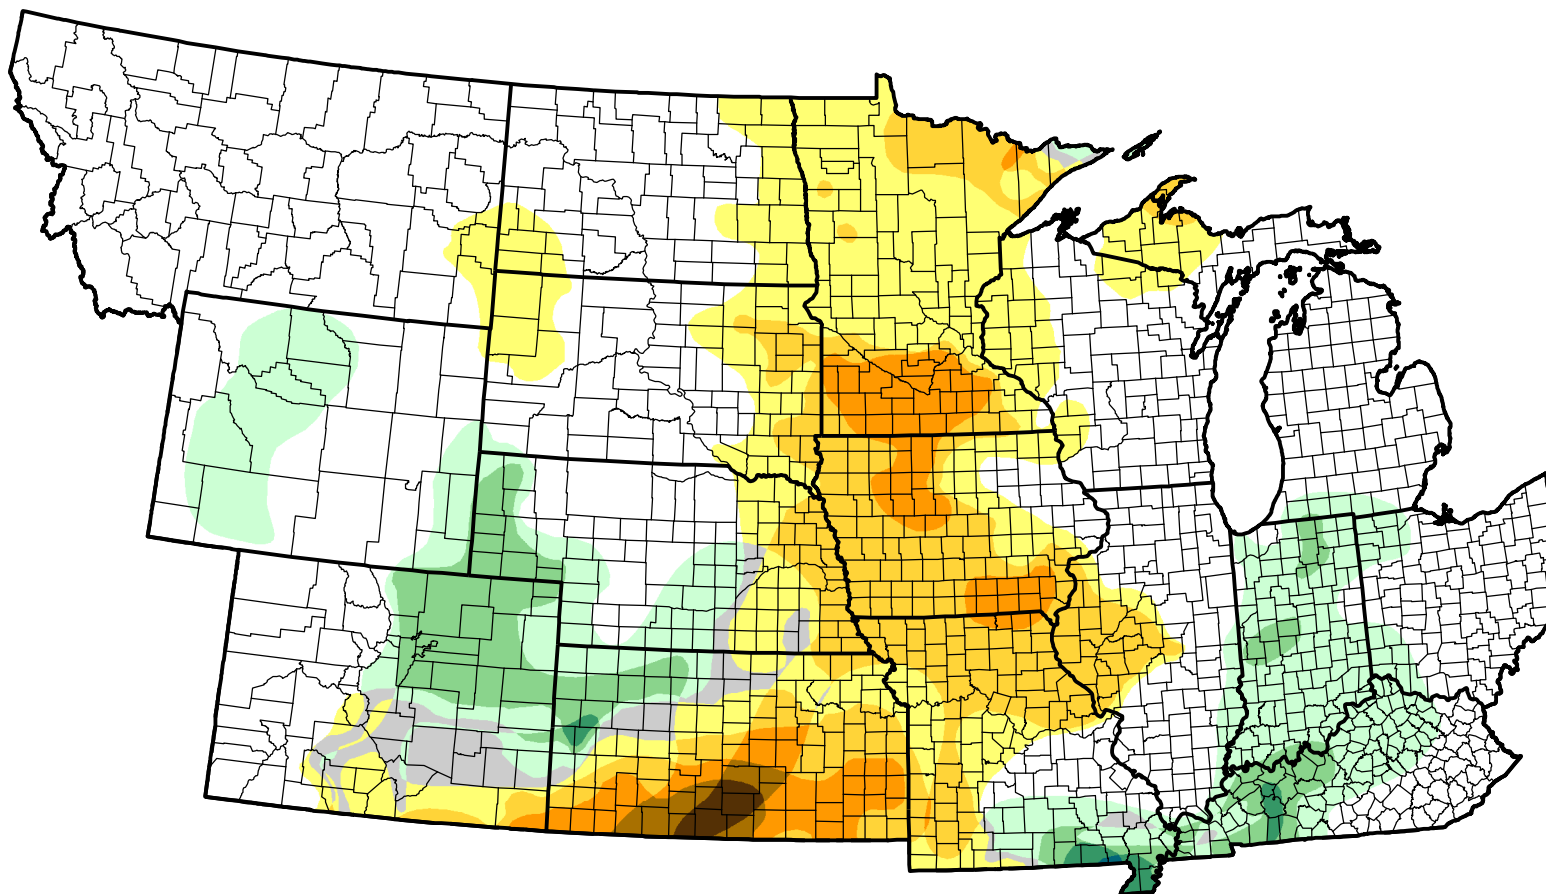

U.S. Drought Monitor Class Change - NWS Central Start of Calendar Year

November 8, 2011
compared to
January 6, 2011

droughtmonitor.unl.edu

-  5 Class Degradation
-  4 Class Degradation
-  3 Class Degradation
-  2 Class Degradation
-  1 Class Degradation
-  No Change
-  1 Class Improvement
-  2 Class Improvement
-  3 Class Improvement
-  4 Class Improvement
-  5 Class Improvement