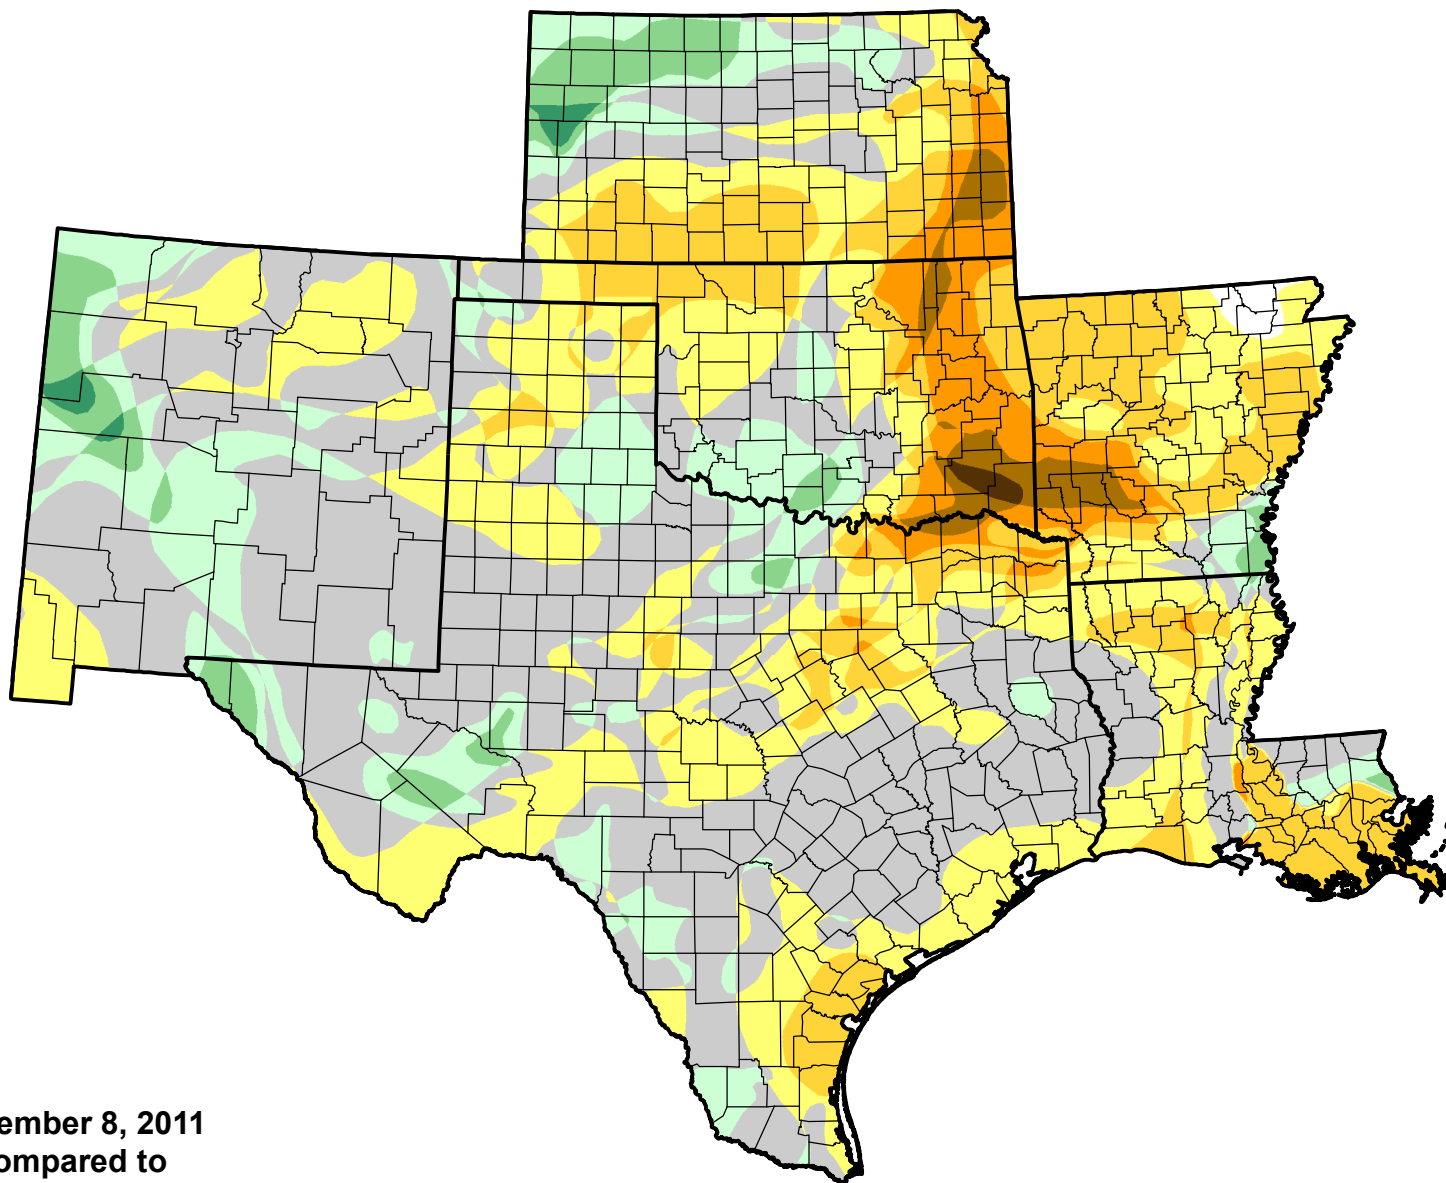

U.S. Drought Monitor Class Change - SCIPP

26 Week

November 8, 2011
compared to
May 12, 2011

droughtmonitor.unl.edu

-  5 Class Degradation
-  4 Class Degradation
-  3 Class Degradation
-  2 Class Degradation
-  1 Class Degradation
-  No Change
-  1 Class Improvement
-  2 Class Improvement
-  3 Class Improvement
-  4 Class Improvement
-  5 Class Improvement