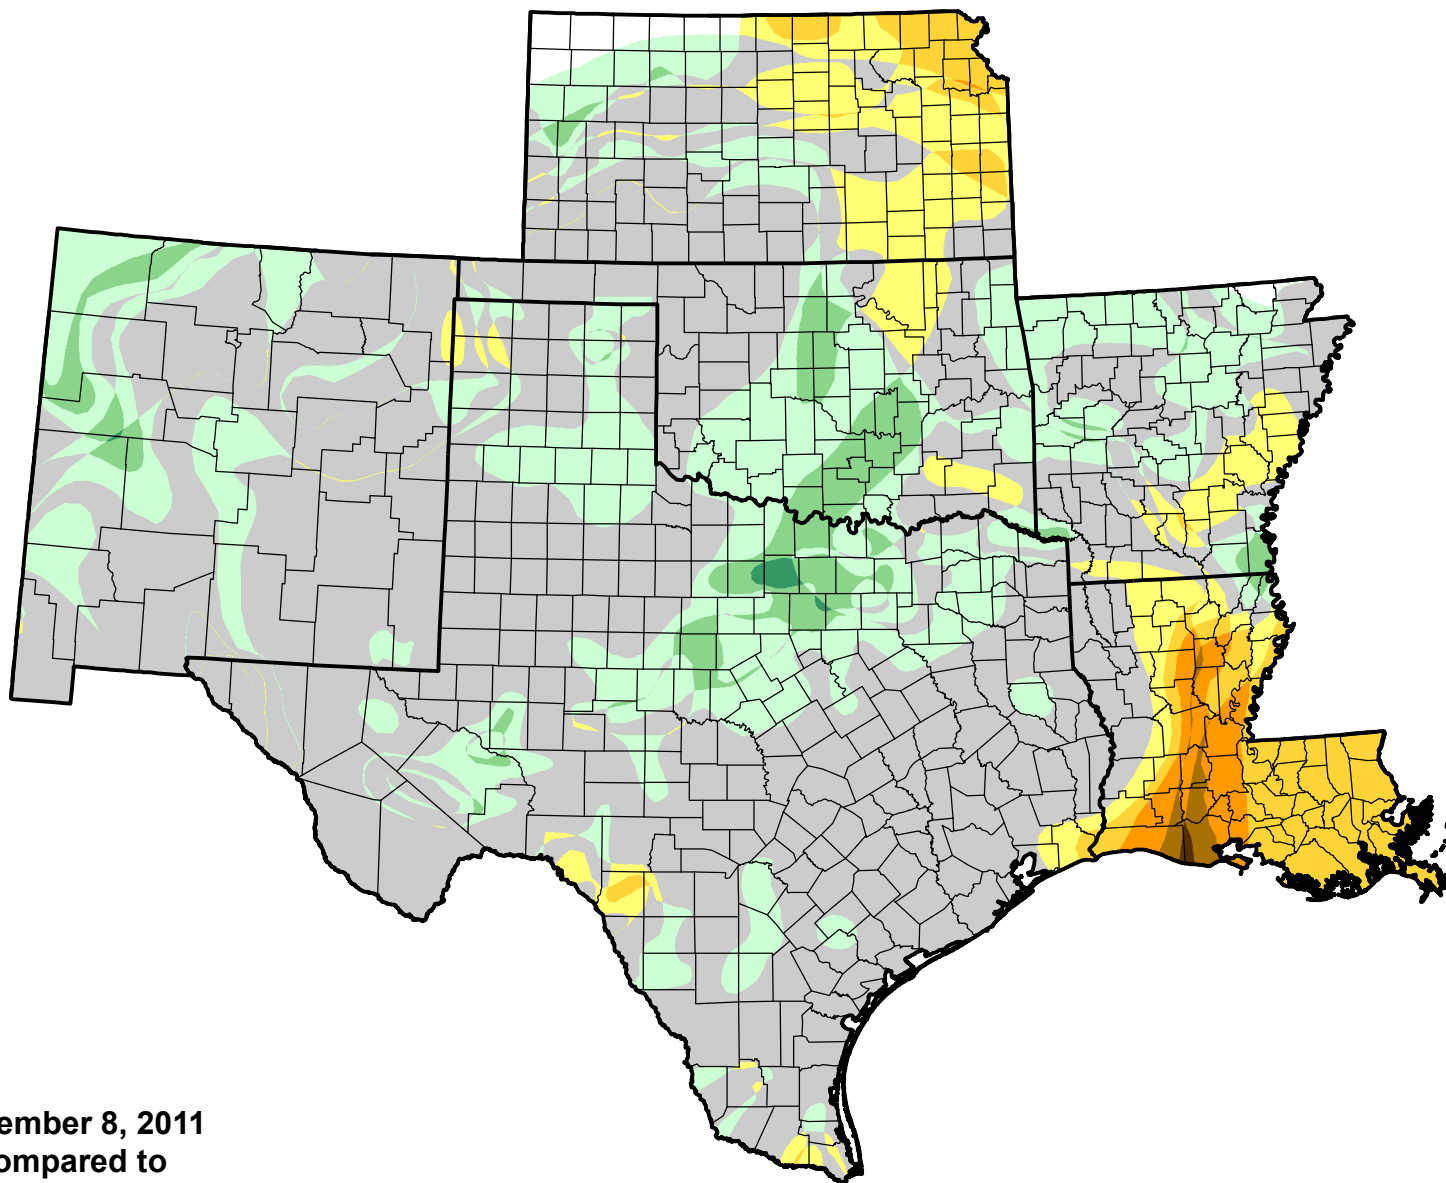

U.S. Drought Monitor Class Change - SCIPP

Start of Water Year

November 8, 2011
compared to
September 29, 2011

droughtmonitor.unl.edu

-  5 Class Degradation
-  4 Class Degradation
-  3 Class Degradation
-  2 Class Degradation
-  1 Class Degradation
-  No Change
-  1 Class Improvement
-  2 Class Improvement
-  3 Class Improvement
-  4 Class Improvement
-  5 Class Improvement