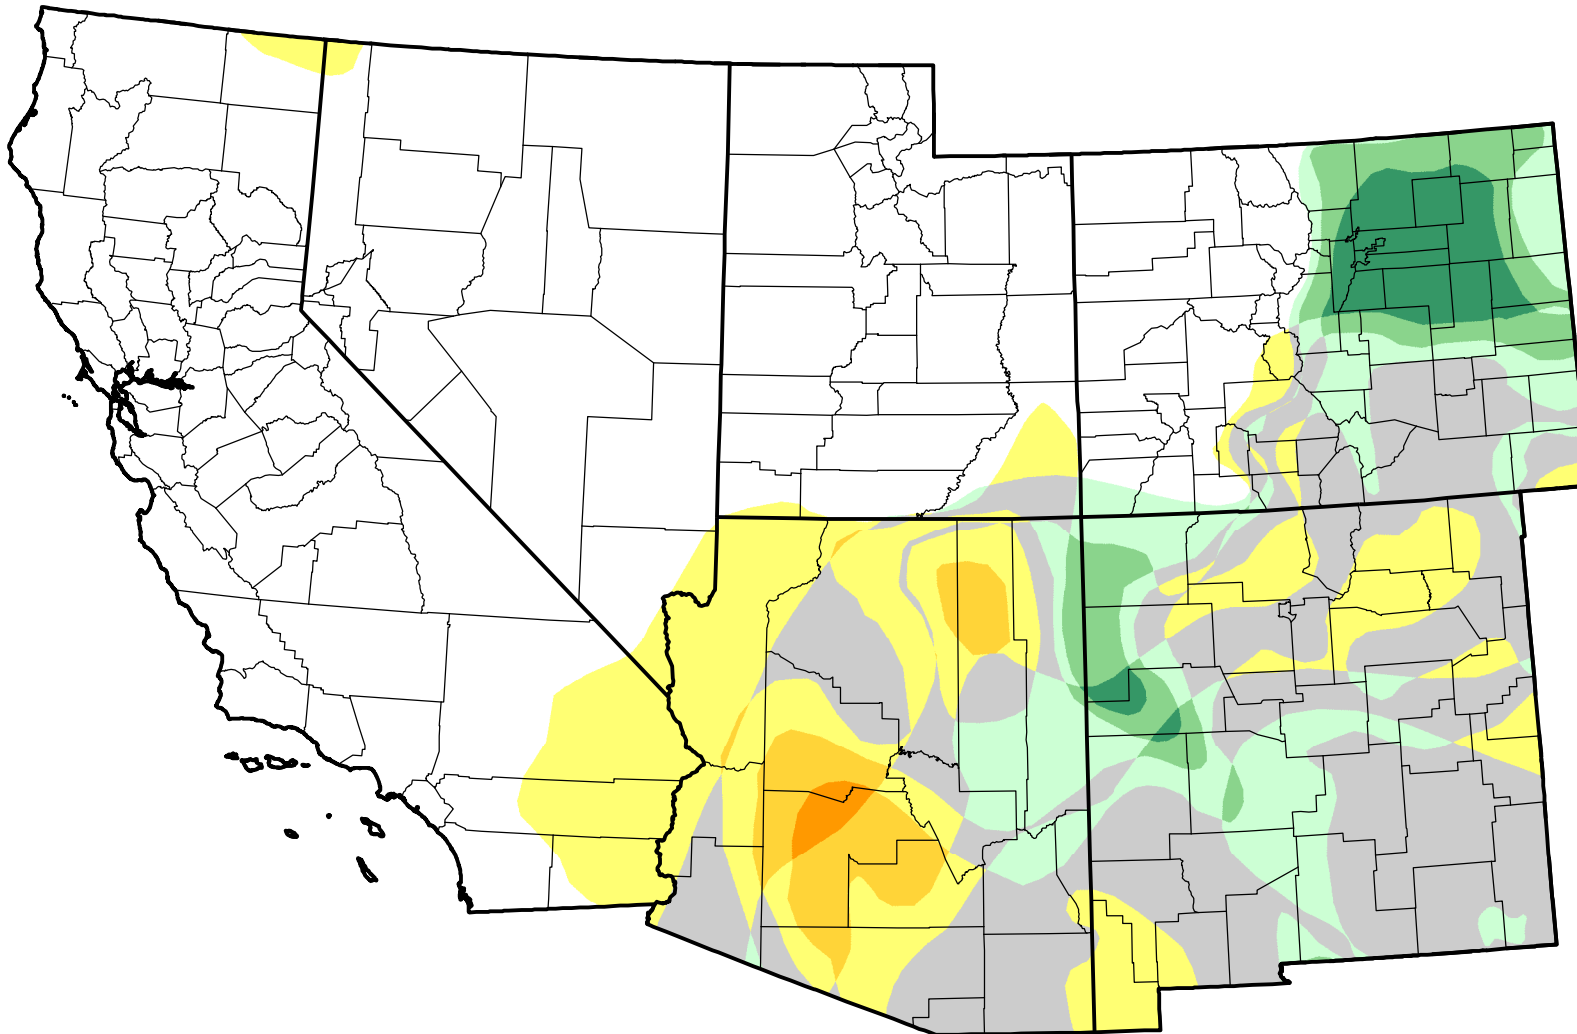

U.S. Drought Monitor Class Change - Southwest

26 Week

November 8, 2011
compared to
May 12, 2011

droughtmonitor.unl.edu

-  5 Class Degradation
-  4 Class Degradation
-  3 Class Degradation
-  2 Class Degradation
-  1 Class Degradation
-  No Change
-  1 Class Improvement
-  2 Class Improvement
-  3 Class Improvement
-  4 Class Improvement
-  5 Class Improvement