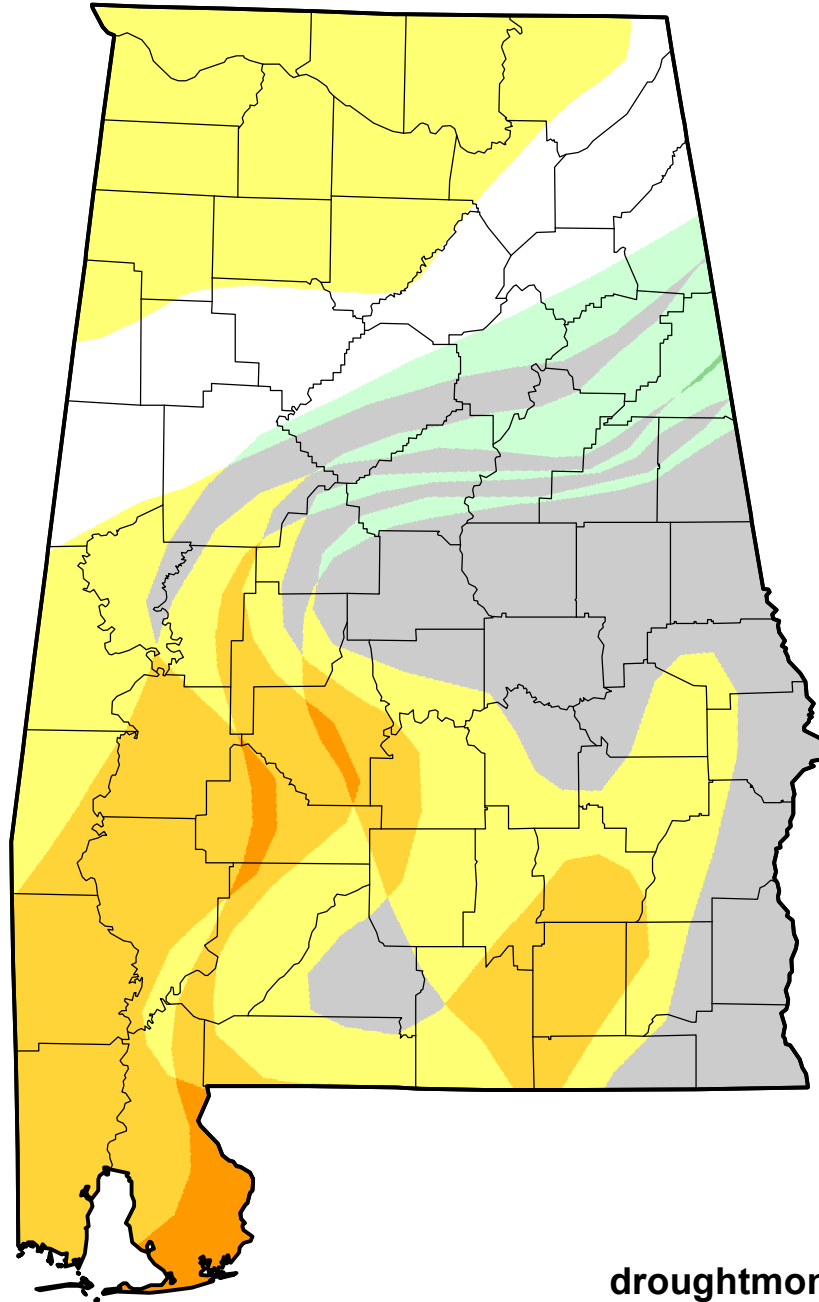

U.S. Drought Monitor Class Change - Alabama

8 Week

November 15, 2011
compared to
September 22, 2011

droughtmonitor.unl.edu

-  5 Class Degradation
-  4 Class Degradation
-  3 Class Degradation
-  2 Class Degradation
-  1 Class Degradation
-  No Change
-  1 Class Improvement
-  2 Class Improvement
-  3 Class Improvement
-  4 Class Improvement
-  5 Class Improvement