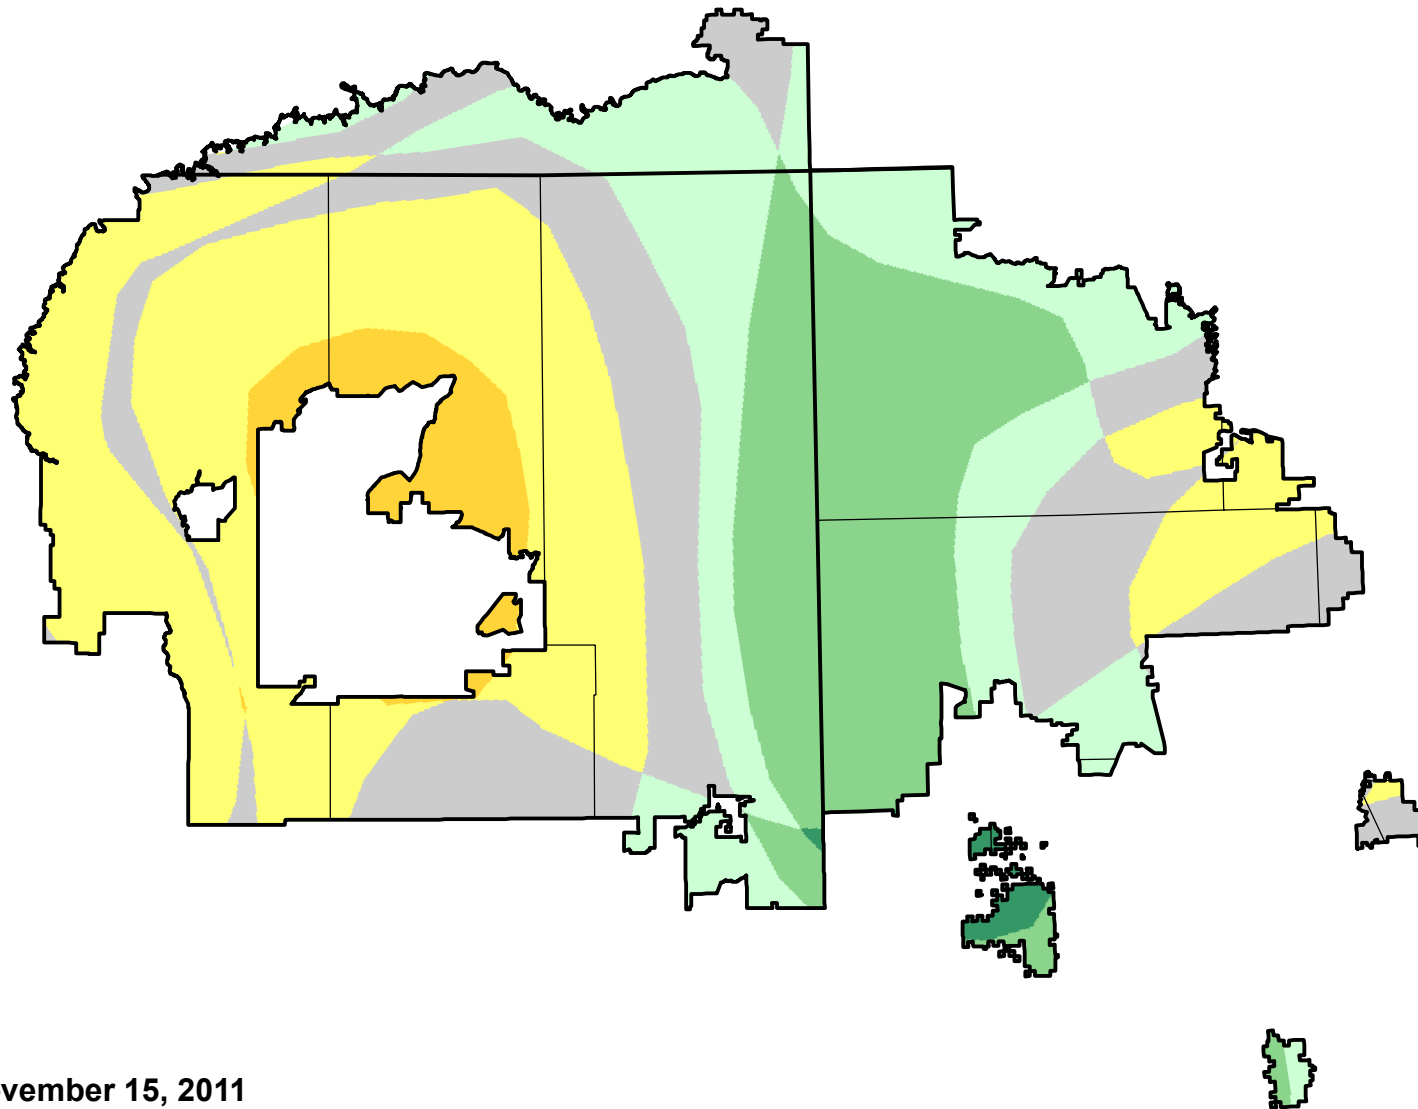

U.S. Drought Monitor Class Change - Navajo

26 Week

November 15, 2011
compared to
May 19, 2011

droughtmonitor.unl.edu

- | | |
|---|---------------------|
|  | 5 Class Degradation |
|  | 4 Class Degradation |
|  | 3 Class Degradation |
|  | 2 Class Degradation |
|  | 1 Class Degradation |
|  | No Change |
|  | 1 Class Improvement |
|  | 2 Class Improvement |
|  | 3 Class Improvement |
|  | 4 Class Improvement |
|  | 5 Class Improvement |