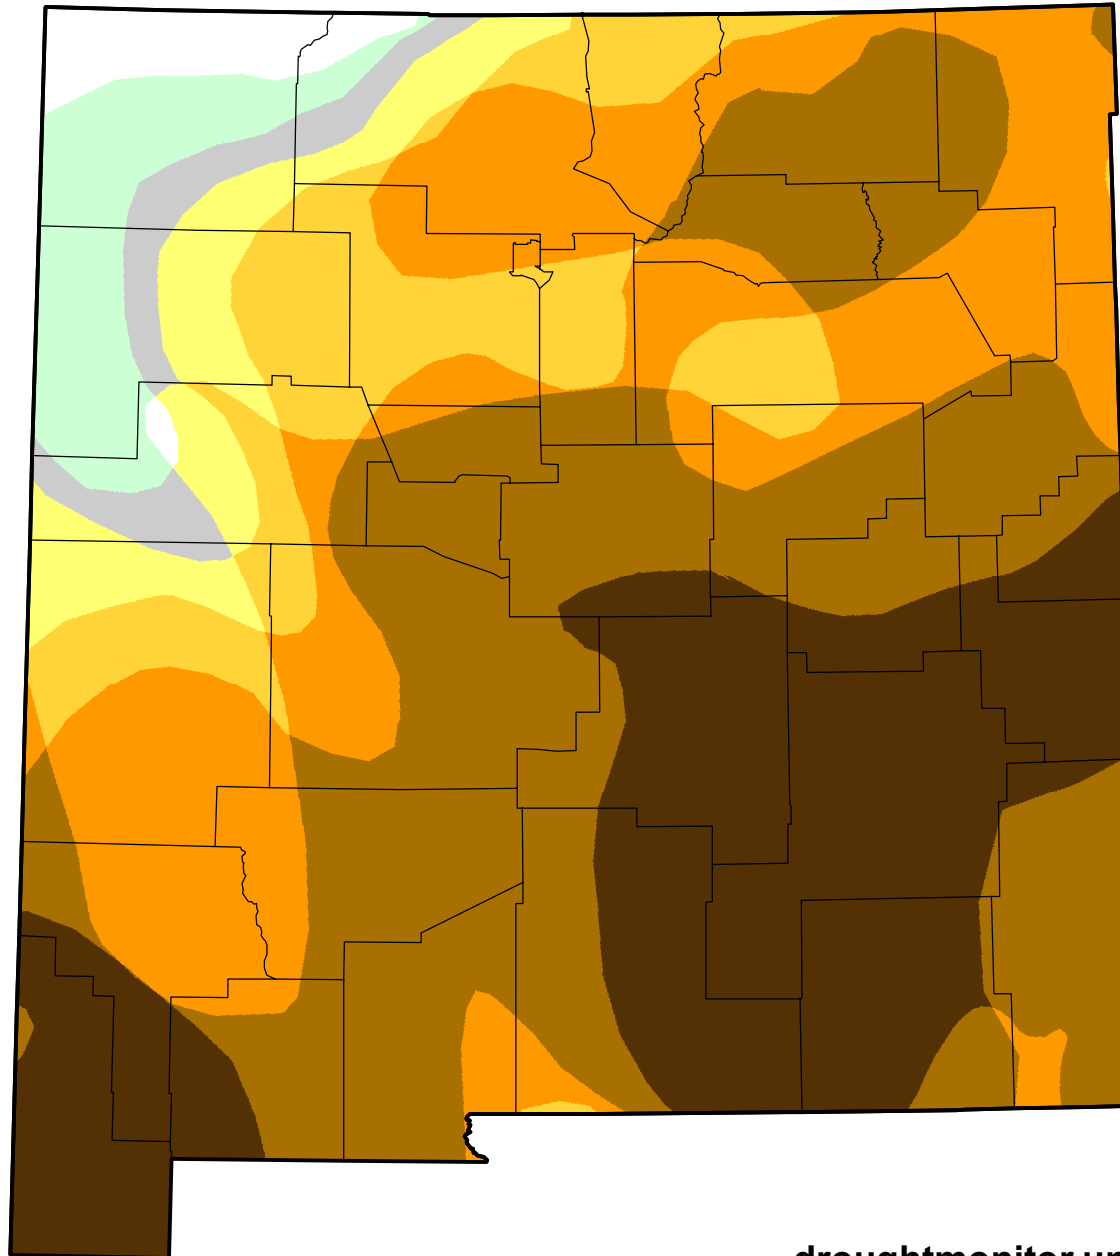

U.S. Drought Monitor Class Change - New Mexico

52 Week

November 15, 2011
compared to
November 18, 2010

droughtmonitor.unl.edu

-  5 Class Degradation
-  4 Class Degradation
-  3 Class Degradation
-  2 Class Degradation
-  1 Class Degradation
-  No Change
-  1 Class Improvement
-  2 Class Improvement
-  3 Class Improvement
-  4 Class Improvement
-  5 Class Improvement