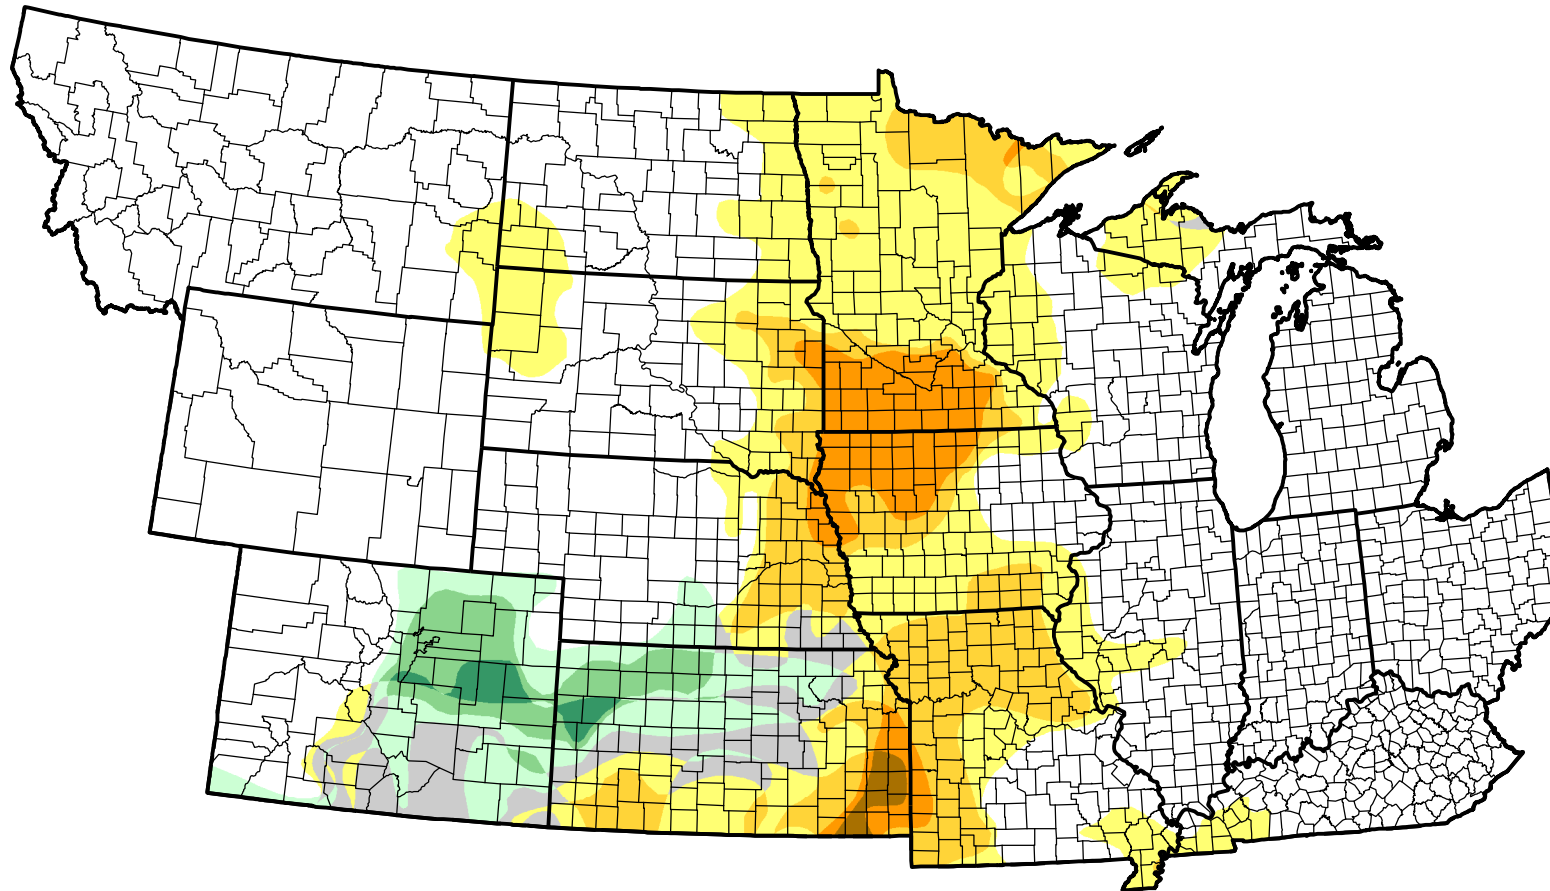

U.S. Drought Monitor Class Change - NWS Central 26 Week

November 15, 2011
compared to
May 19, 2011

droughtmonitor.unl.edu

-  5 Class Degradation
-  4 Class Degradation
-  3 Class Degradation
-  2 Class Degradation
-  1 Class Degradation
-  No Change
-  1 Class Improvement
-  2 Class Improvement
-  3 Class Improvement
-  4 Class Improvement
-  5 Class Improvement