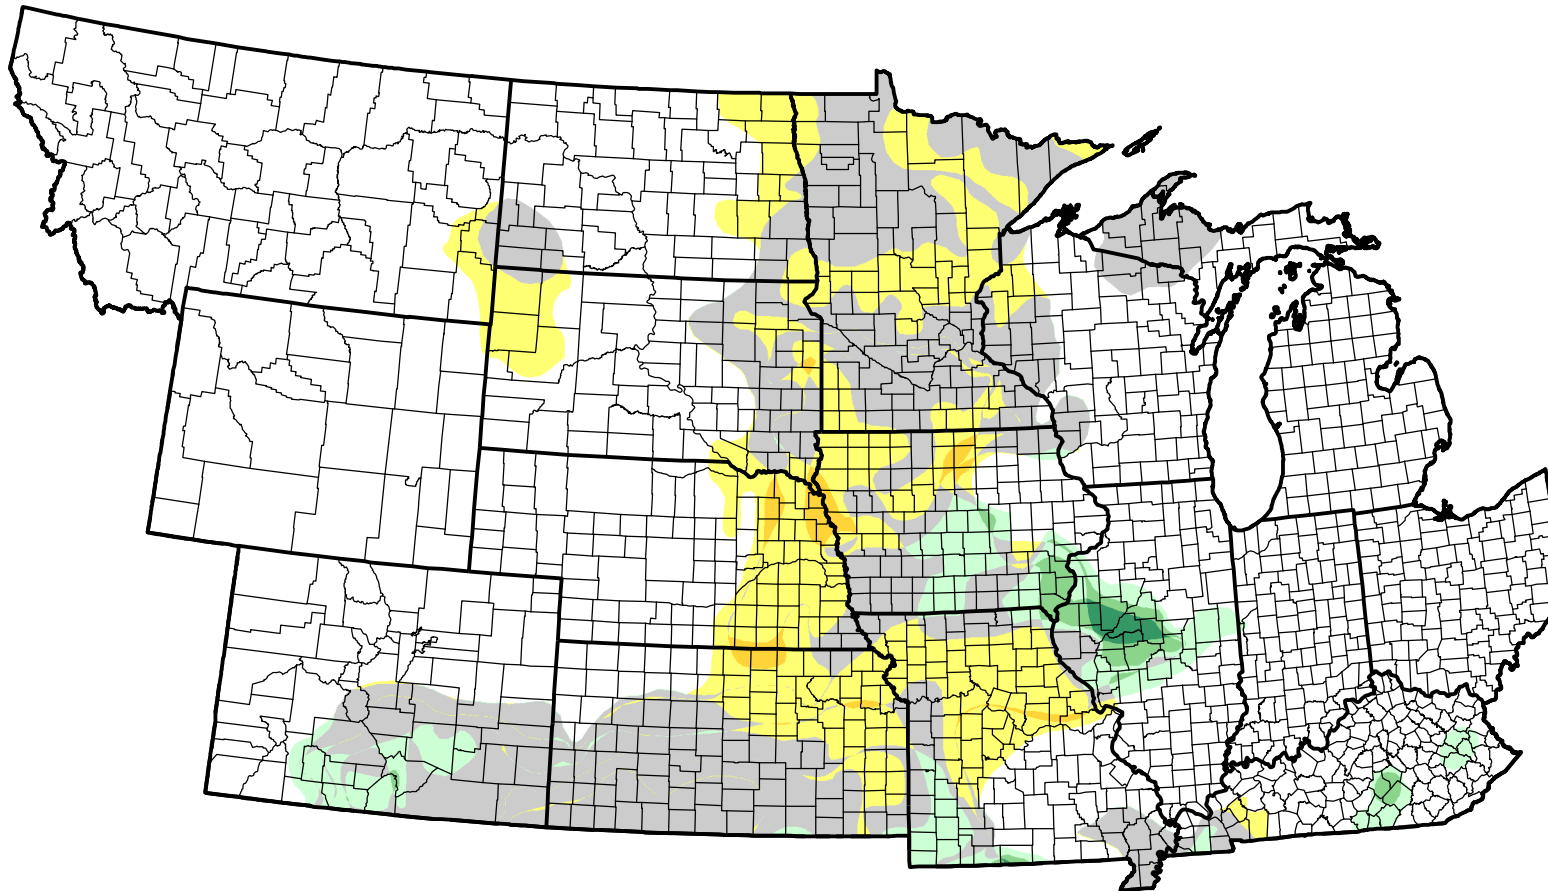

U.S. Drought Monitor Class Change - NWS Central 4 Week

November 15, 2011
compared to
October 20, 2011

droughtmonitor.unl.edu

-  5 Class Degradation
-  4 Class Degradation
-  3 Class Degradation
-  2 Class Degradation
-  1 Class Degradation
-  No Change
-  1 Class Improvement
-  2 Class Improvement
-  3 Class Improvement
-  4 Class Improvement
-  5 Class Improvement