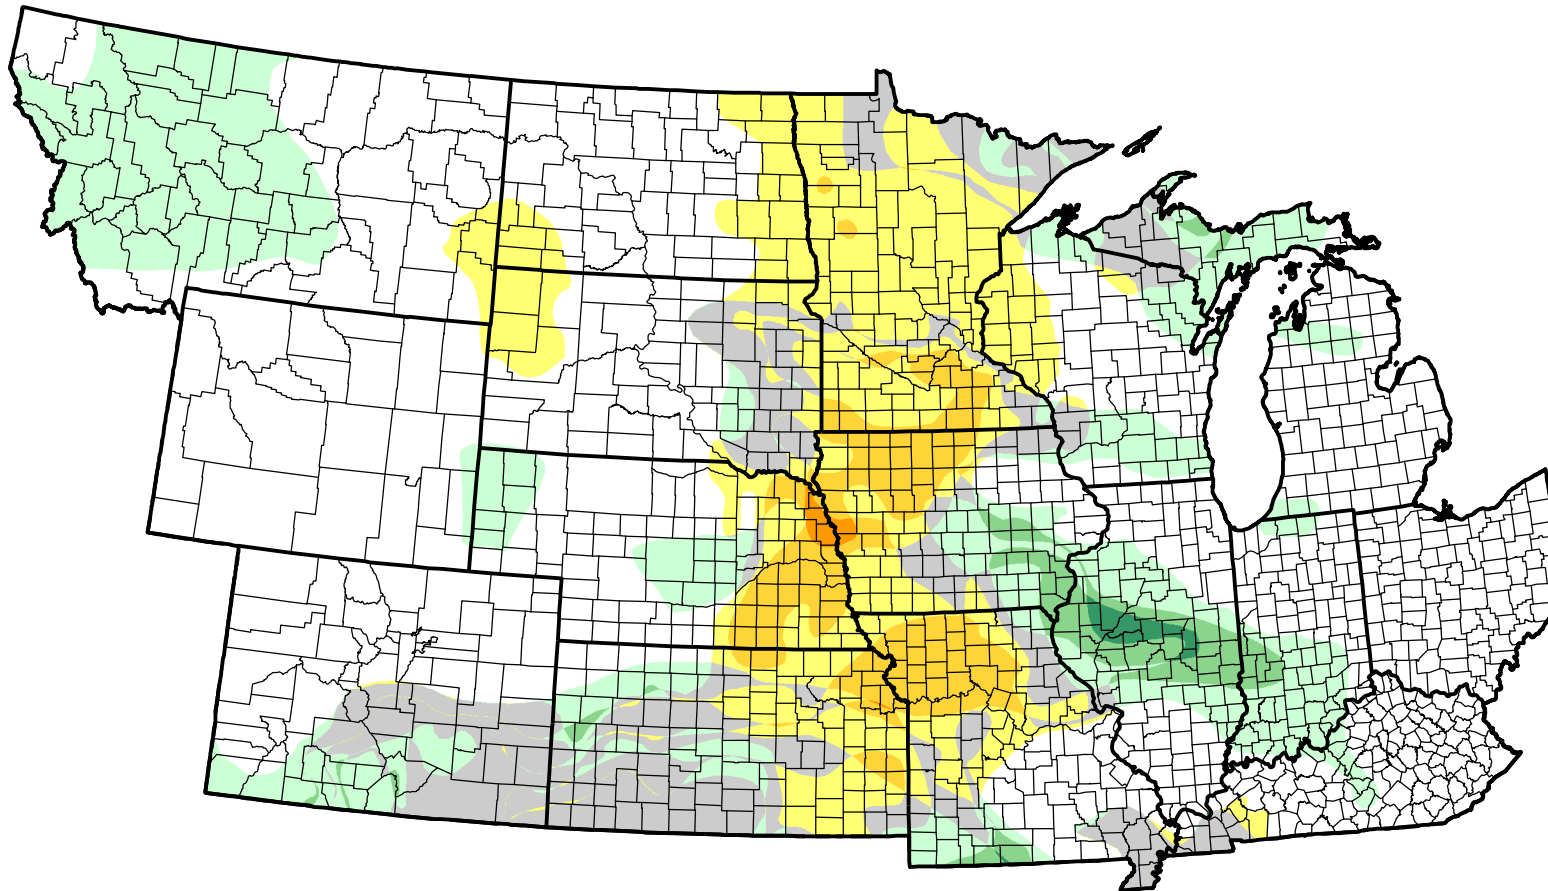

U.S. Drought Monitor Class Change - NWS Central Start of Water Year

November 15, 2011
compared to
September 29, 2011

droughtmonitor.unl.edu

-  5 Class Degradation
-  4 Class Degradation
-  3 Class Degradation
-  2 Class Degradation
-  1 Class Degradation
-  No Change
-  1 Class Improvement
-  2 Class Improvement
-  3 Class Improvement
-  4 Class Improvement
-  5 Class Improvement