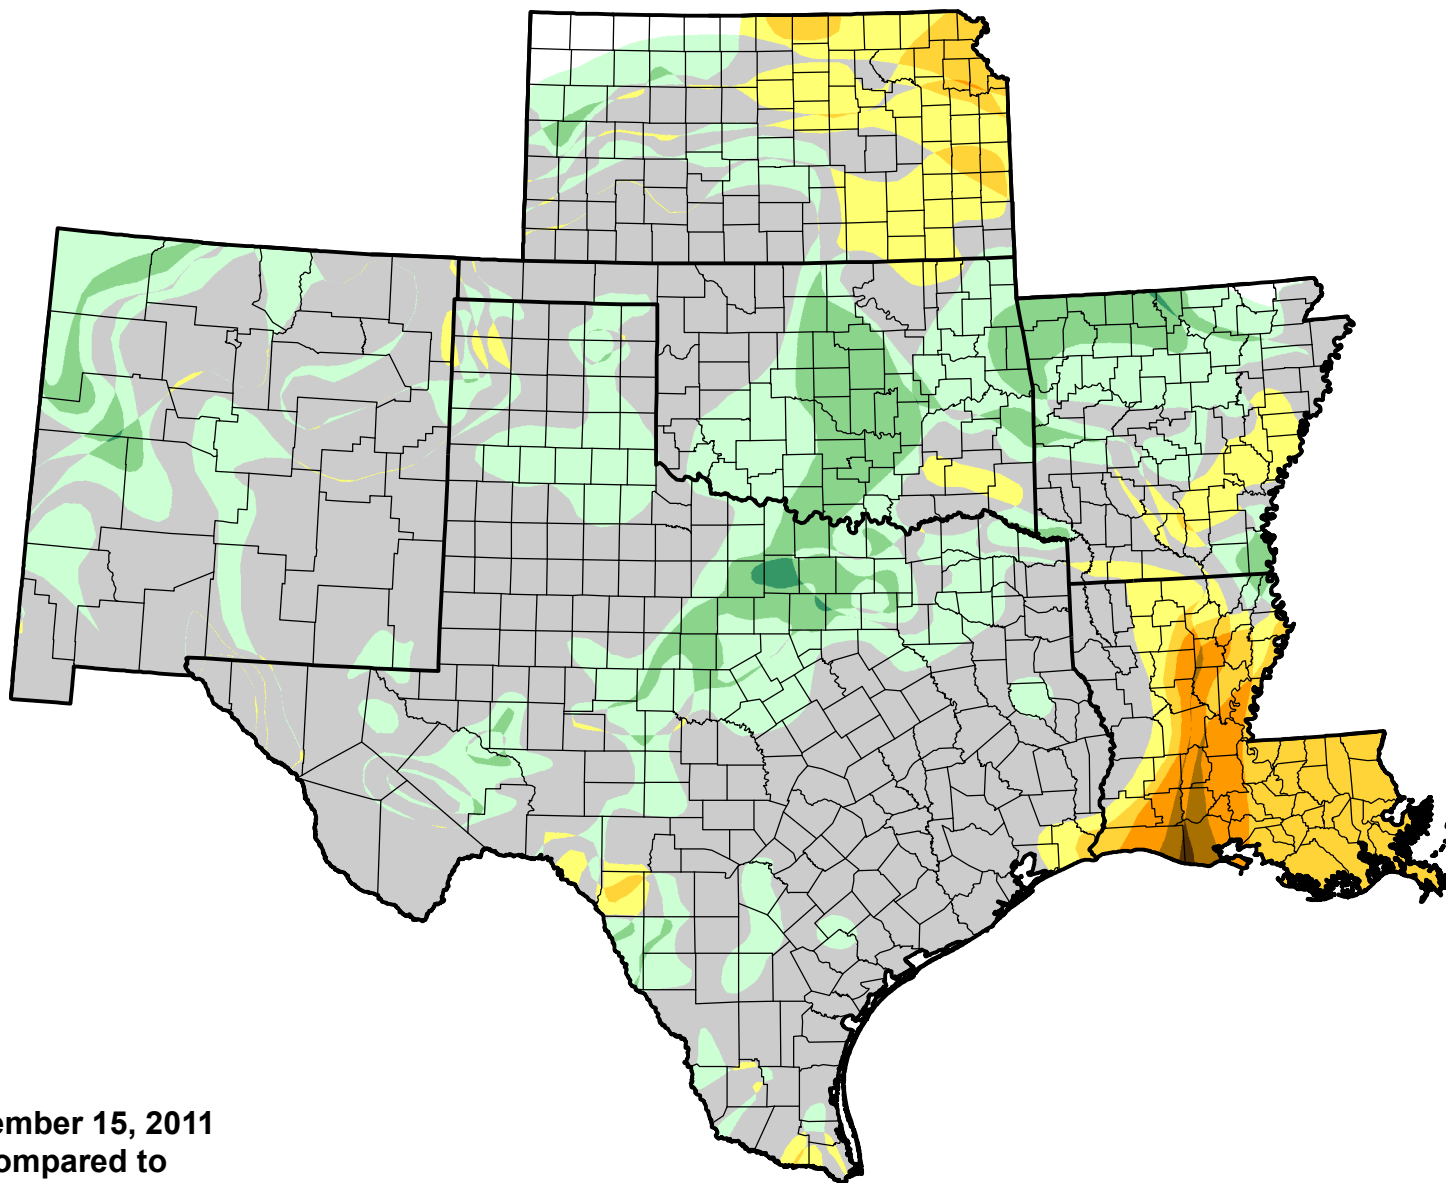

U.S. Drought Monitor Class Change - SCIPP

Start of Water Year

November 15, 2011
compared to
September 29, 2011

droughtmonitor.unl.edu

-  5 Class Degradation
-  4 Class Degradation
-  3 Class Degradation
-  2 Class Degradation
-  1 Class Degradation
-  No Change
-  1 Class Improvement
-  2 Class Improvement
-  3 Class Improvement
-  4 Class Improvement
-  5 Class Improvement