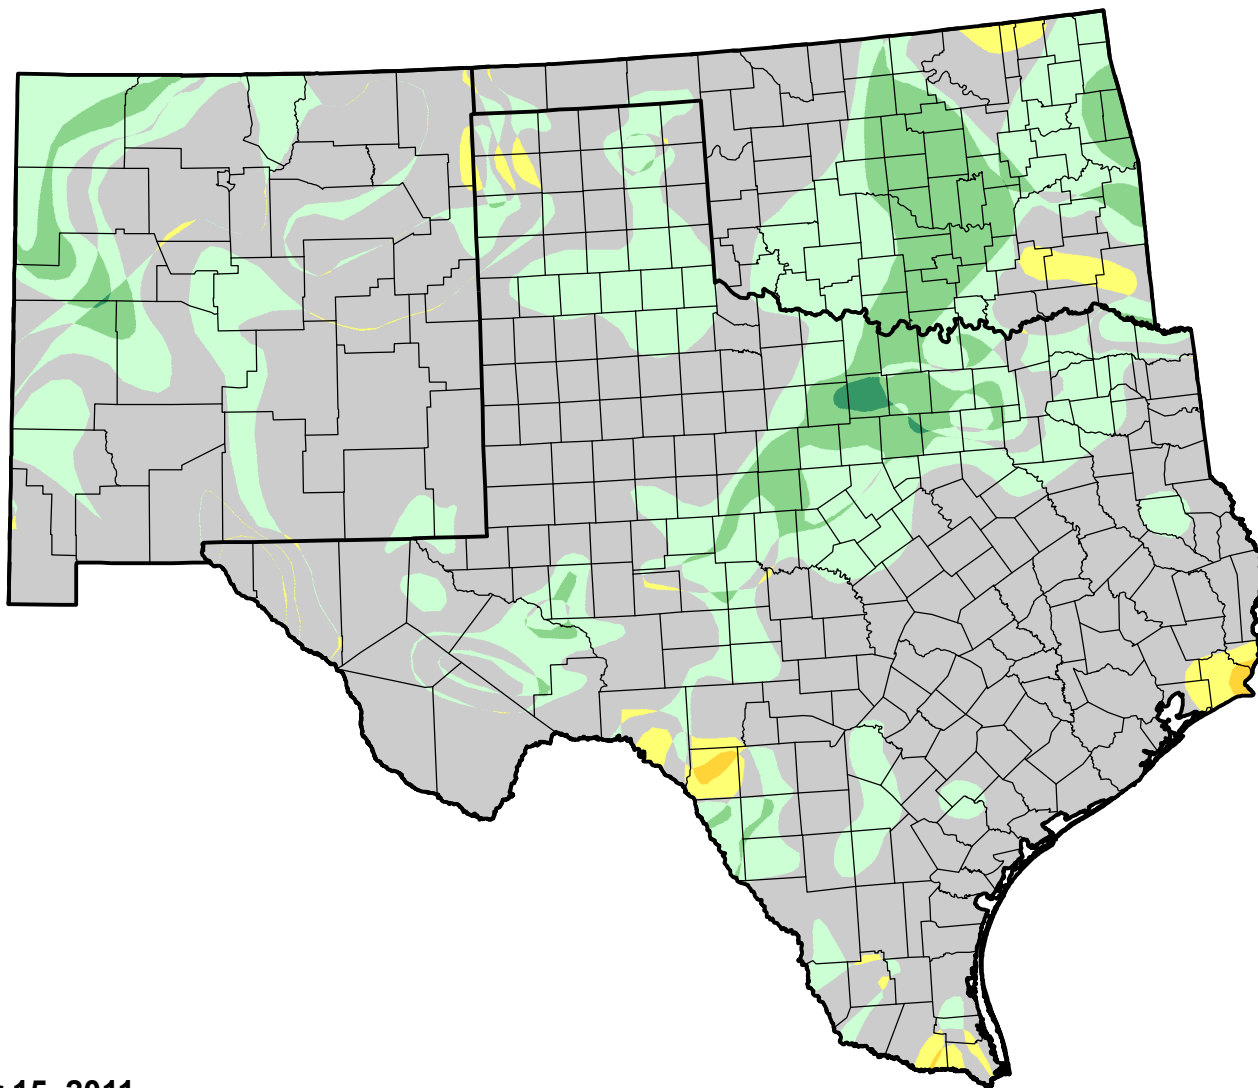

U.S. Drought Monitor Class Change - Southern Plains RDEWS

Start of Water Year

November 15, 2011
compared to
September 29, 2011

droughtmonitor.unl.edu

- 5 Class Degradation
- 4 Class Degradation
- 3 Class Degradation
- 2 Class Degradation
- 1 Class Degradation
- No Change
- 1 Class Improvement
- 2 Class Improvement
- 3 Class Improvement
- 4 Class Improvement
- 5 Class Improvement