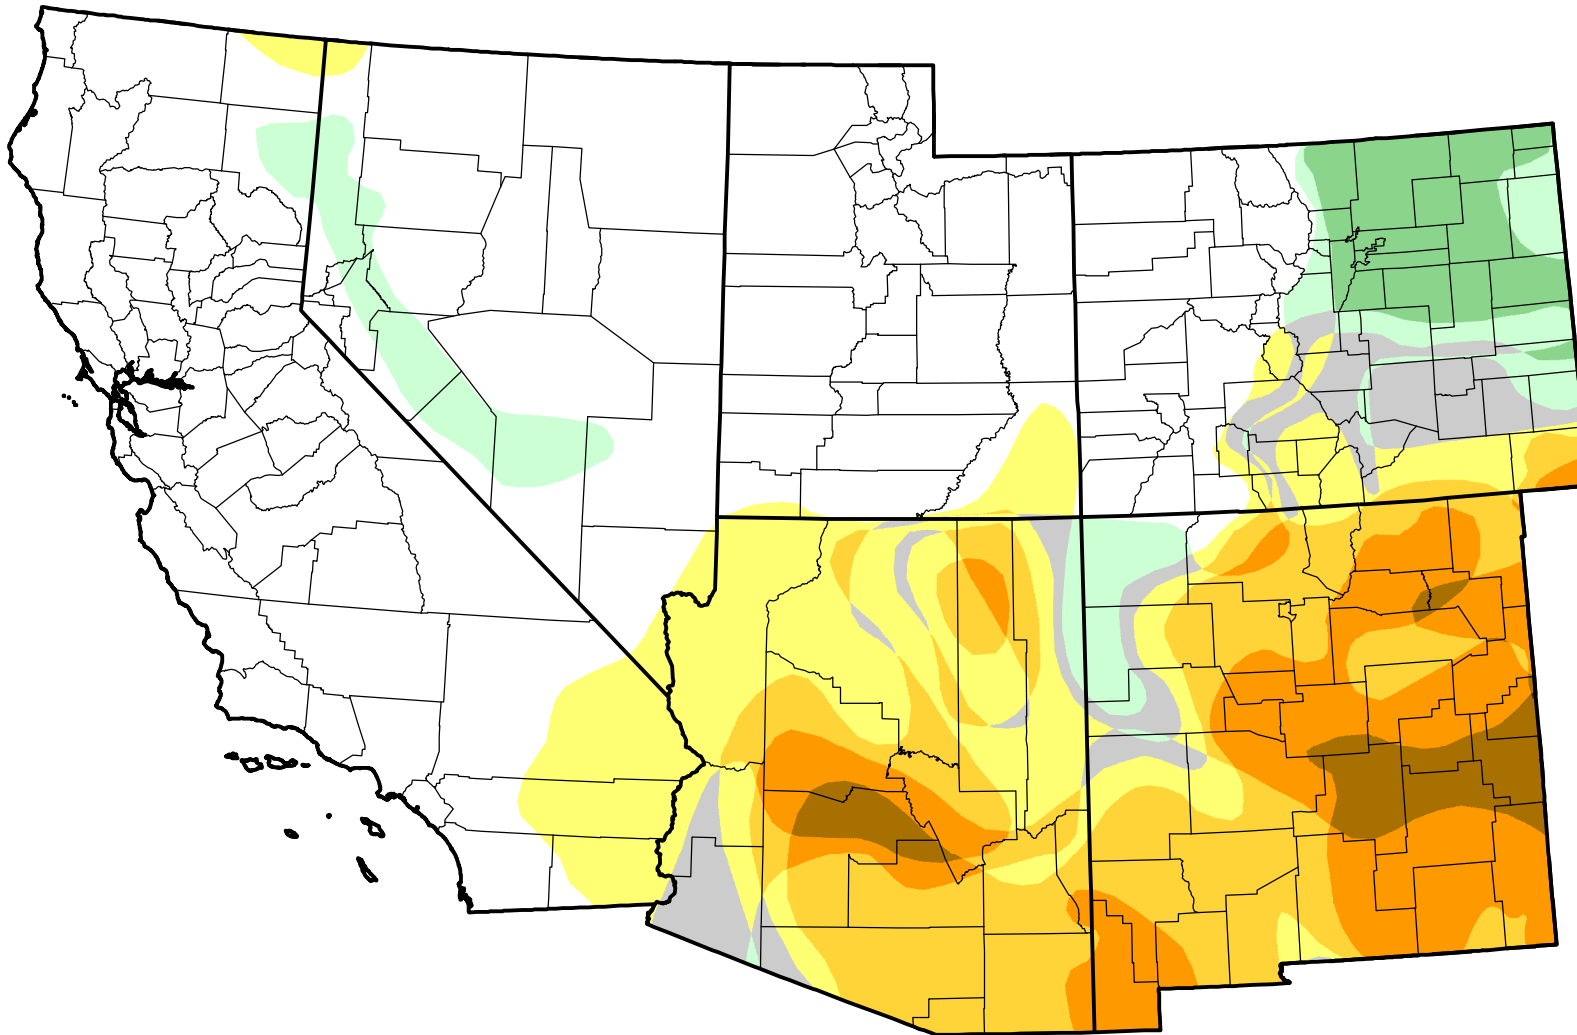

U.S. Drought Monitor Class Change - Southwest

Start of Calendar Year

November 15, 2011
compared to
January 6, 2011

droughtmonitor.unl.edu

- 5 Class Degradation
- 4 Class Degradation
- 3 Class Degradation
- 2 Class Degradation
- 1 Class Degradation
- No Change
- 1 Class Improvement
- 2 Class Improvement
- 3 Class Improvement
- 4 Class Improvement
- 5 Class Improvement