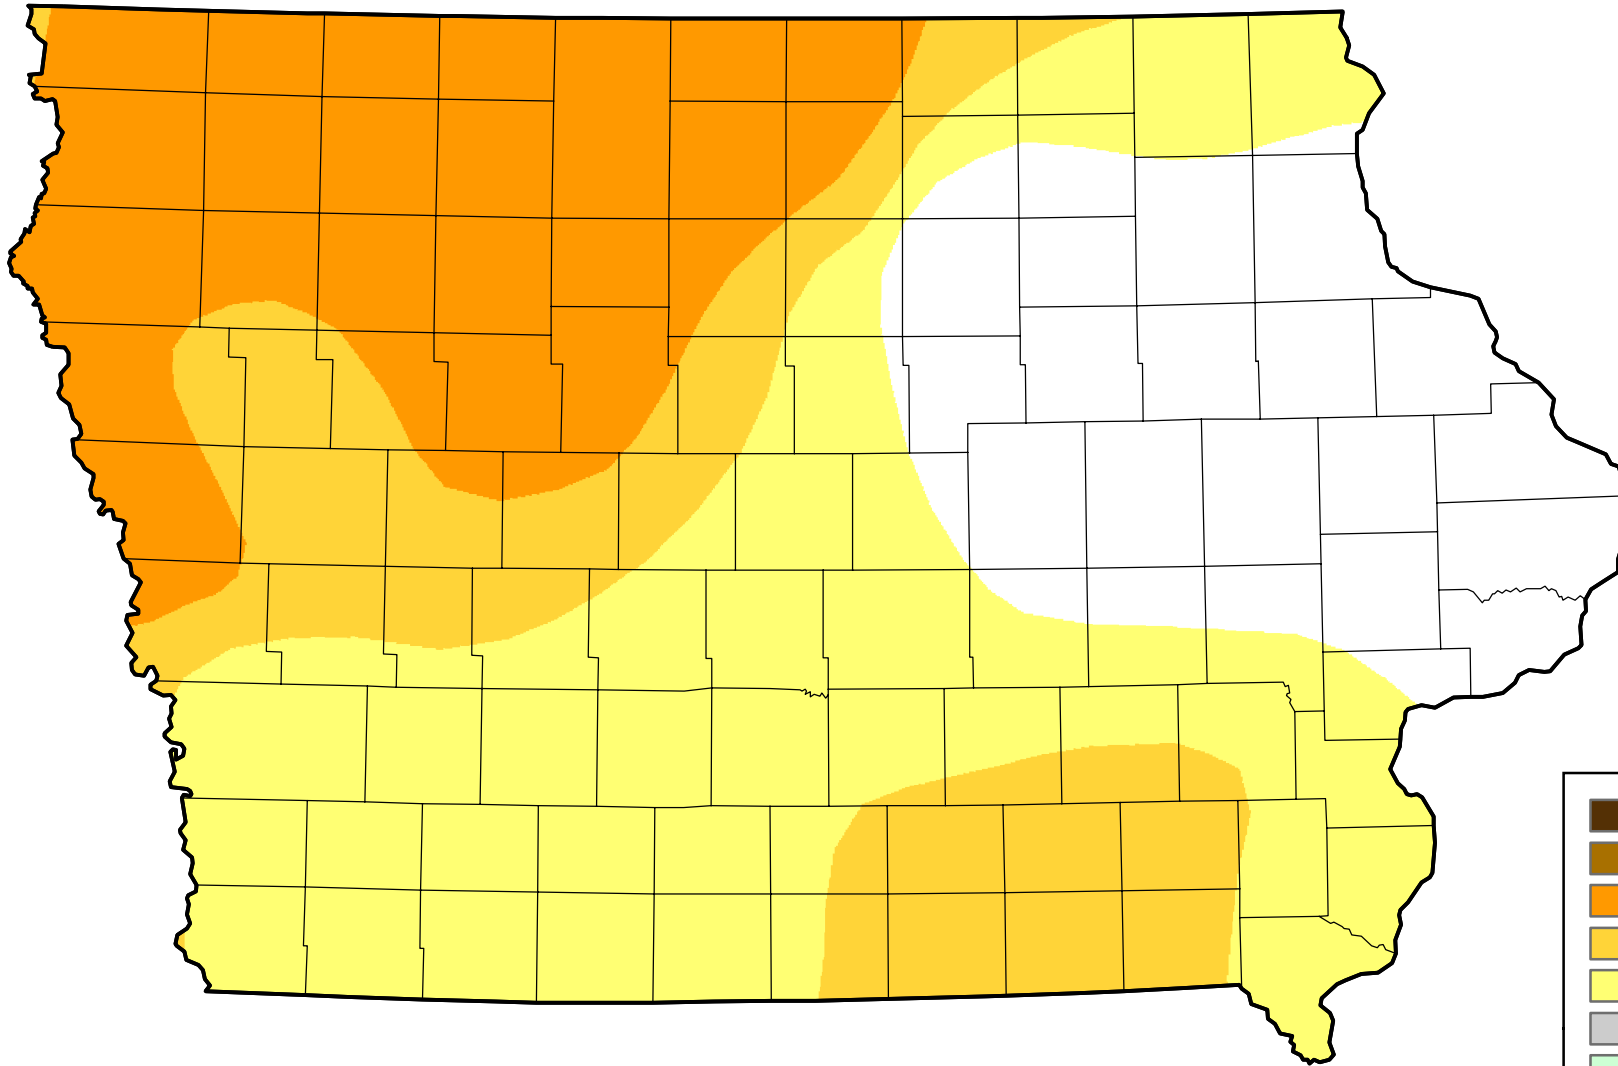

U.S. Drought Monitor Class Change - Iowa

52 Week

November 22, 2011
compared to
November 25, 2010

droughtmonitor.unl.edu

- | | |
|---|---------------------|
|  | 5 Class Degradation |
|  | 4 Class Degradation |
|  | 3 Class Degradation |
|  | 2 Class Degradation |
|  | 1 Class Degradation |
|  | No Change |
|  | 1 Class Improvement |
|  | 2 Class Improvement |
|  | 3 Class Improvement |
|  | 4 Class Improvement |
|  | 5 Class Improvement |