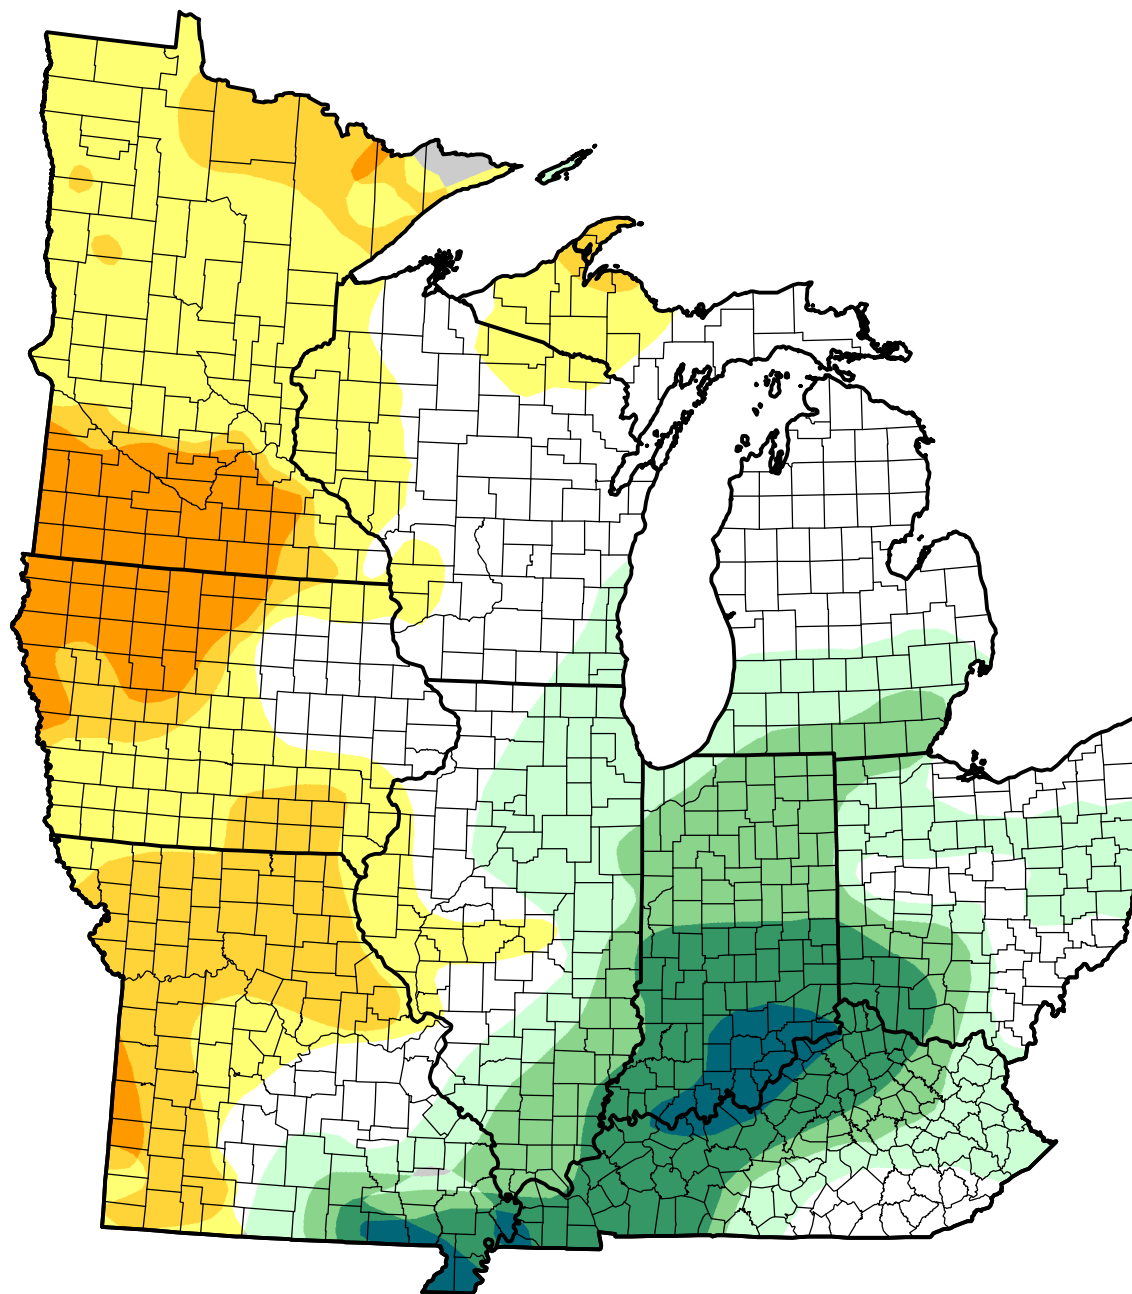

U.S. Drought Monitor Class Change - Midwest

52 Week

November 22, 2011
compared to
November 25, 2010

droughtmonitor.unl.edu

-  5 Class Degradation
-  4 Class Degradation
-  3 Class Degradation
-  2 Class Degradation
-  1 Class Degradation
-  No Change
-  1 Class Improvement
-  2 Class Improvement
-  3 Class Improvement
-  4 Class Improvement
-  5 Class Improvement