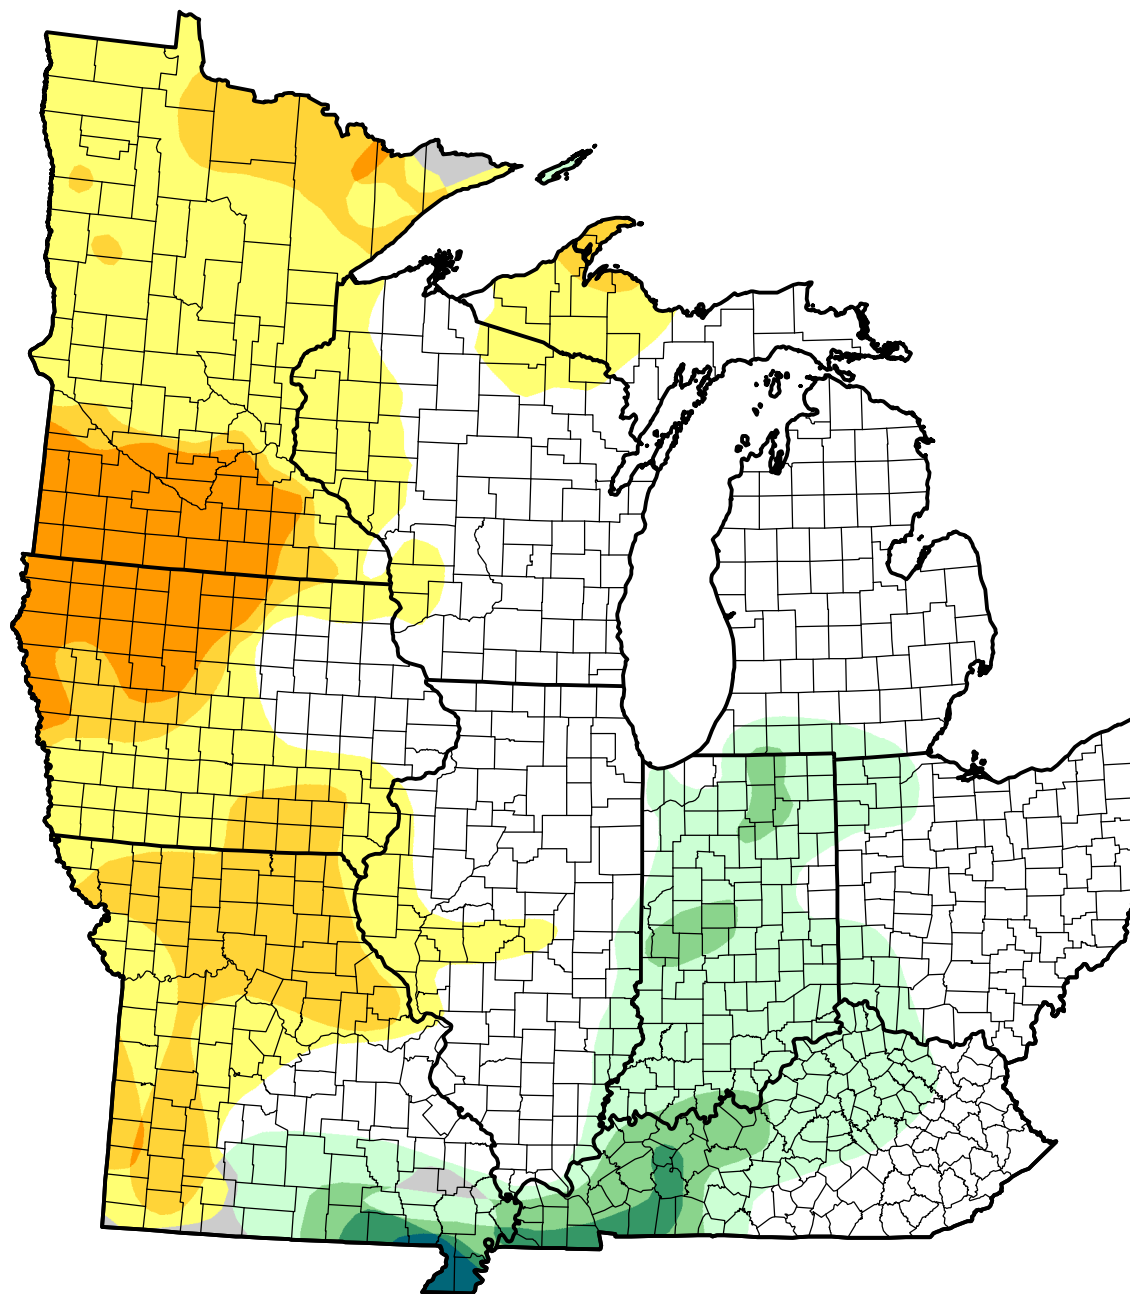

U.S. Drought Monitor Class Change - Midwest

Start of Calendar Year

November 22, 2011
compared to
January 6, 2011

droughtmonitor.unl.edu

- | | |
|---|---------------------|
|  | 5 Class Degradation |
|  | 4 Class Degradation |
|  | 3 Class Degradation |
|  | 2 Class Degradation |
|  | 1 Class Degradation |
|  | No Change |
|  | 1 Class Improvement |
|  | 2 Class Improvement |
|  | 3 Class Improvement |
|  | 4 Class Improvement |
|  | 5 Class Improvement |