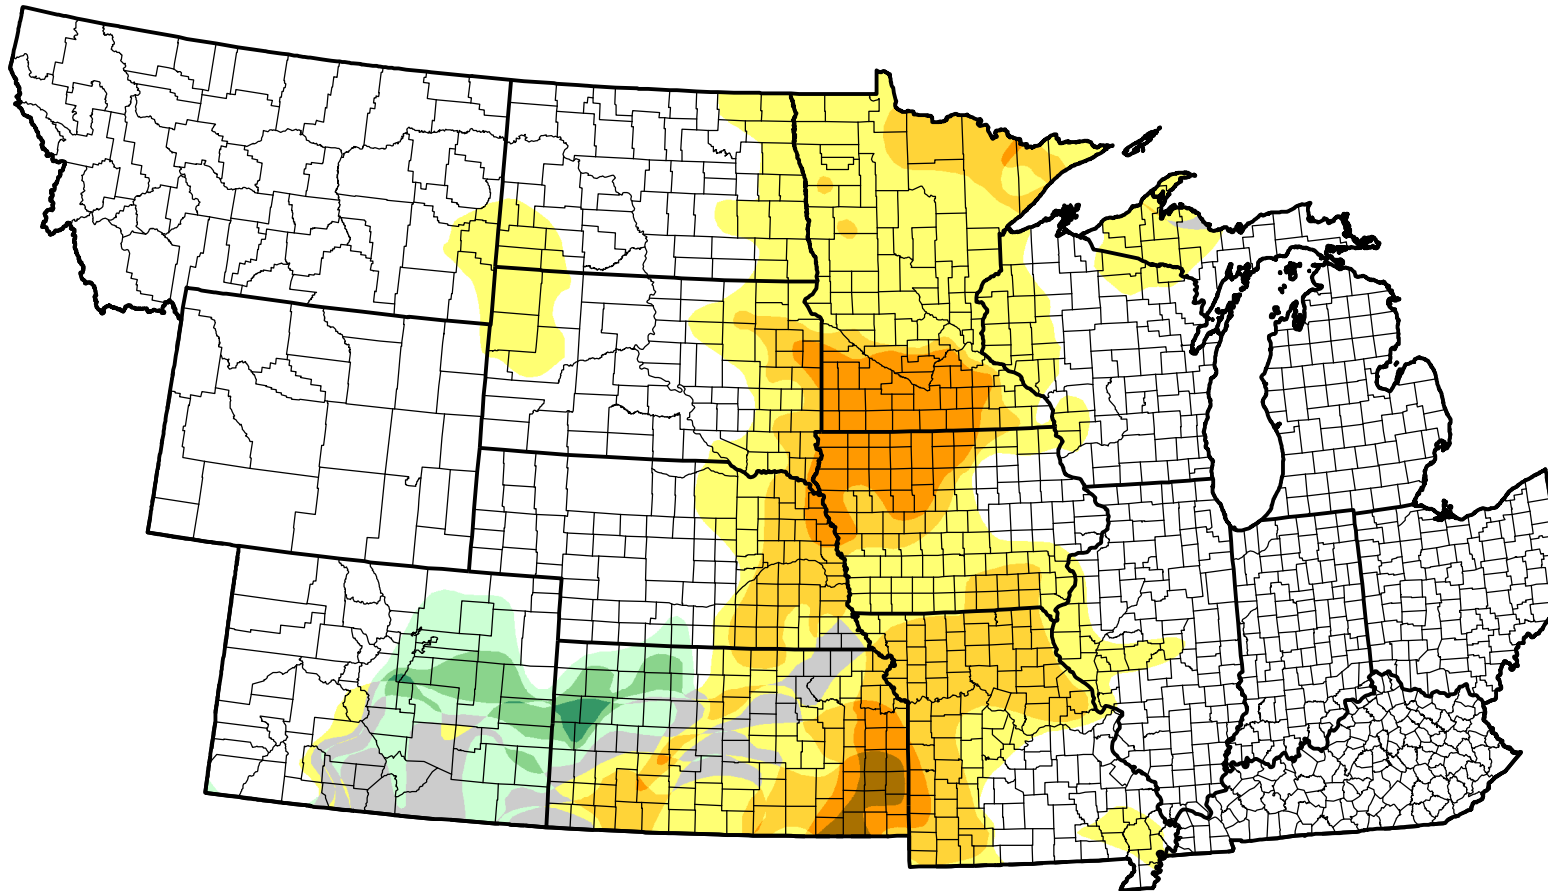

U.S. Drought Monitor Class Change - NWS Central 26 Week

November 22, 2011
compared to
May 26, 2011

droughtmonitor.unl.edu

-  5 Class Degradation
-  4 Class Degradation
-  3 Class Degradation
-  2 Class Degradation
-  1 Class Degradation
-  No Change
-  1 Class Improvement
-  2 Class Improvement
-  3 Class Improvement
-  4 Class Improvement
-  5 Class Improvement