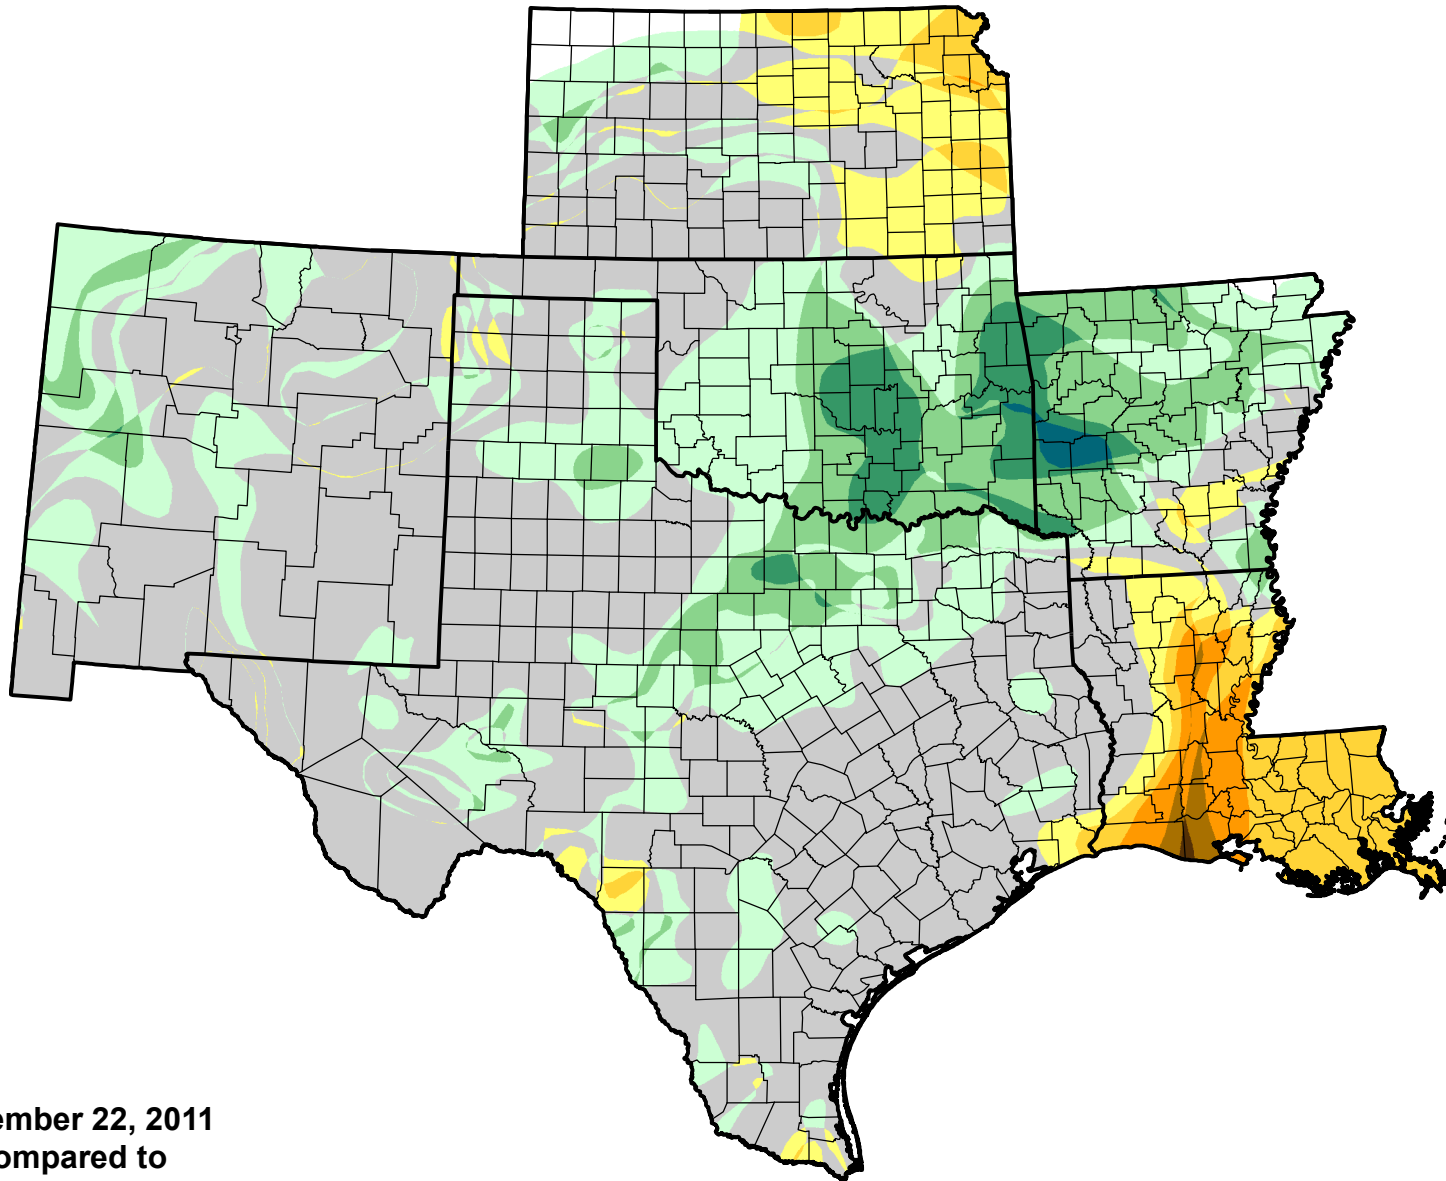

U.S. Drought Monitor Class Change - SCIPP

8 Week

November 22, 2011
compared to
September 29, 2011

droughtmonitor.unl.edu