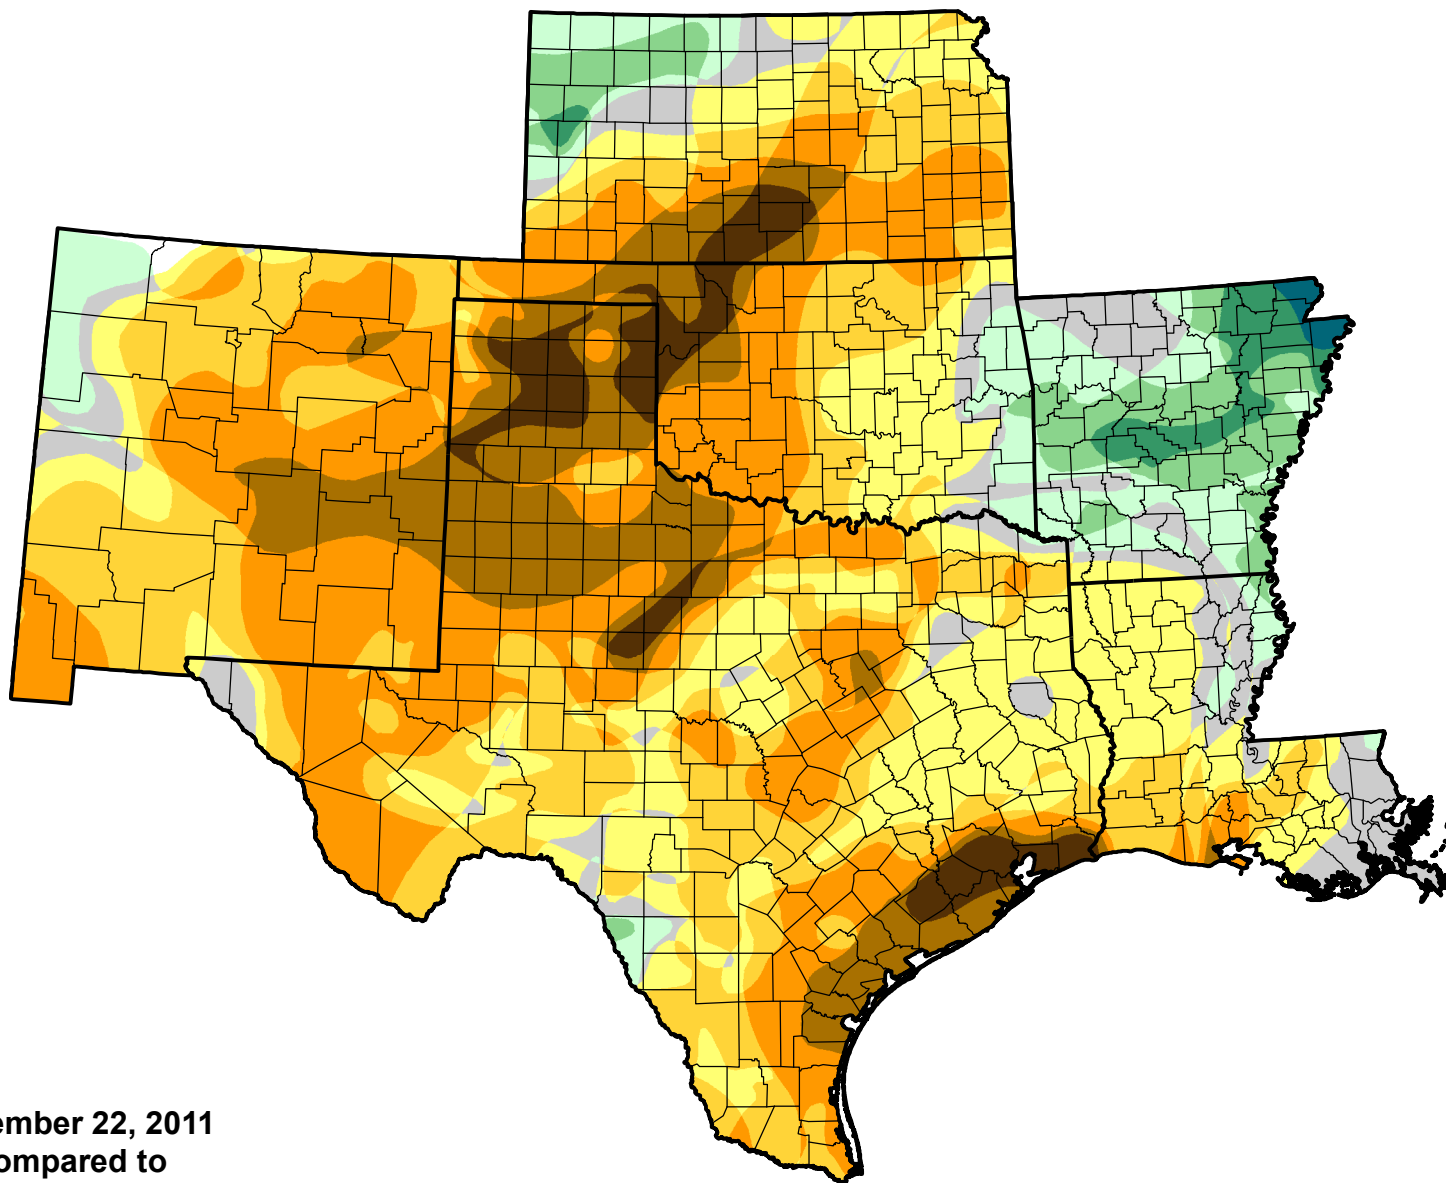

U.S. Drought Monitor Class Change - SCIPP

Start of Calendar Year

November 22, 2011
compared to
January 6, 2011

droughtmonitor.unl.edu

-  5 Class Degradation
-  4 Class Degradation
-  3 Class Degradation
-  2 Class Degradation
-  1 Class Degradation
-  No Change
-  1 Class Improvement
-  2 Class Improvement
-  3 Class Improvement
-  4 Class Improvement
-  5 Class Improvement