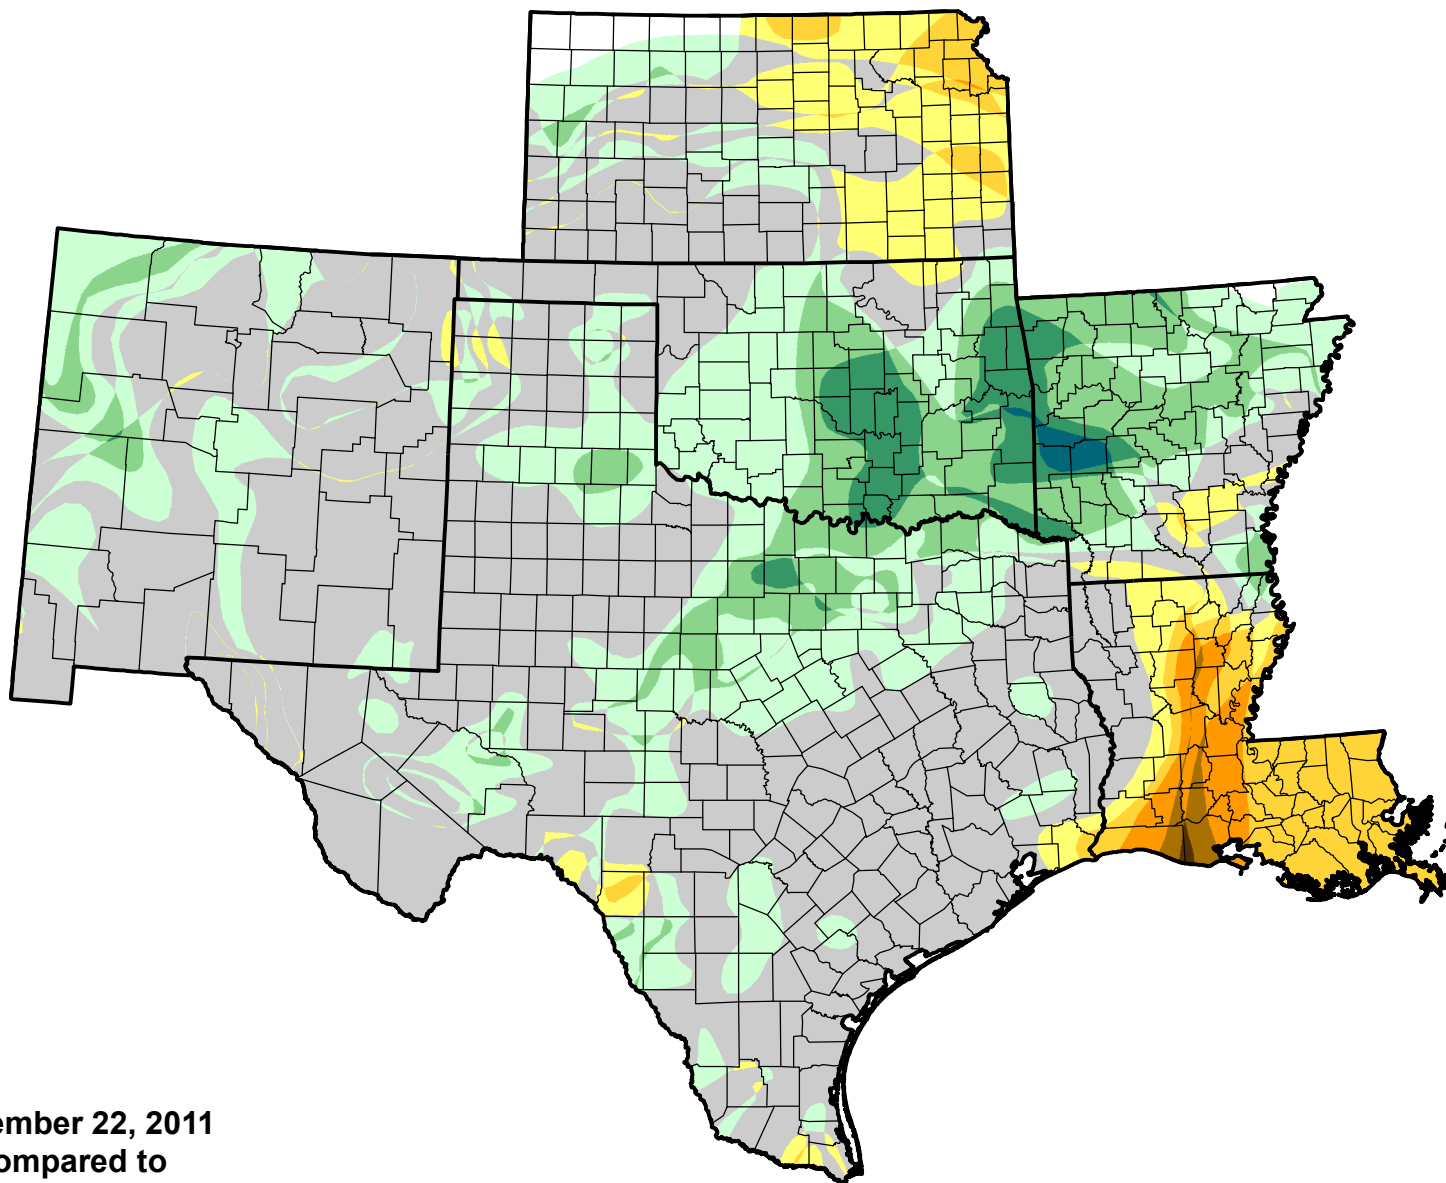

U.S. Drought Monitor Class Change - SCIPP

Start of Water Year

November 22, 2011
compared to
September 29, 2011

droughtmonitor.unl.edu

-  5 Class Degradation
-  4 Class Degradation
-  3 Class Degradation
-  2 Class Degradation
-  1 Class Degradation
-  No Change
-  1 Class Improvement
-  2 Class Improvement
-  3 Class Improvement
-  4 Class Improvement
-  5 Class Improvement