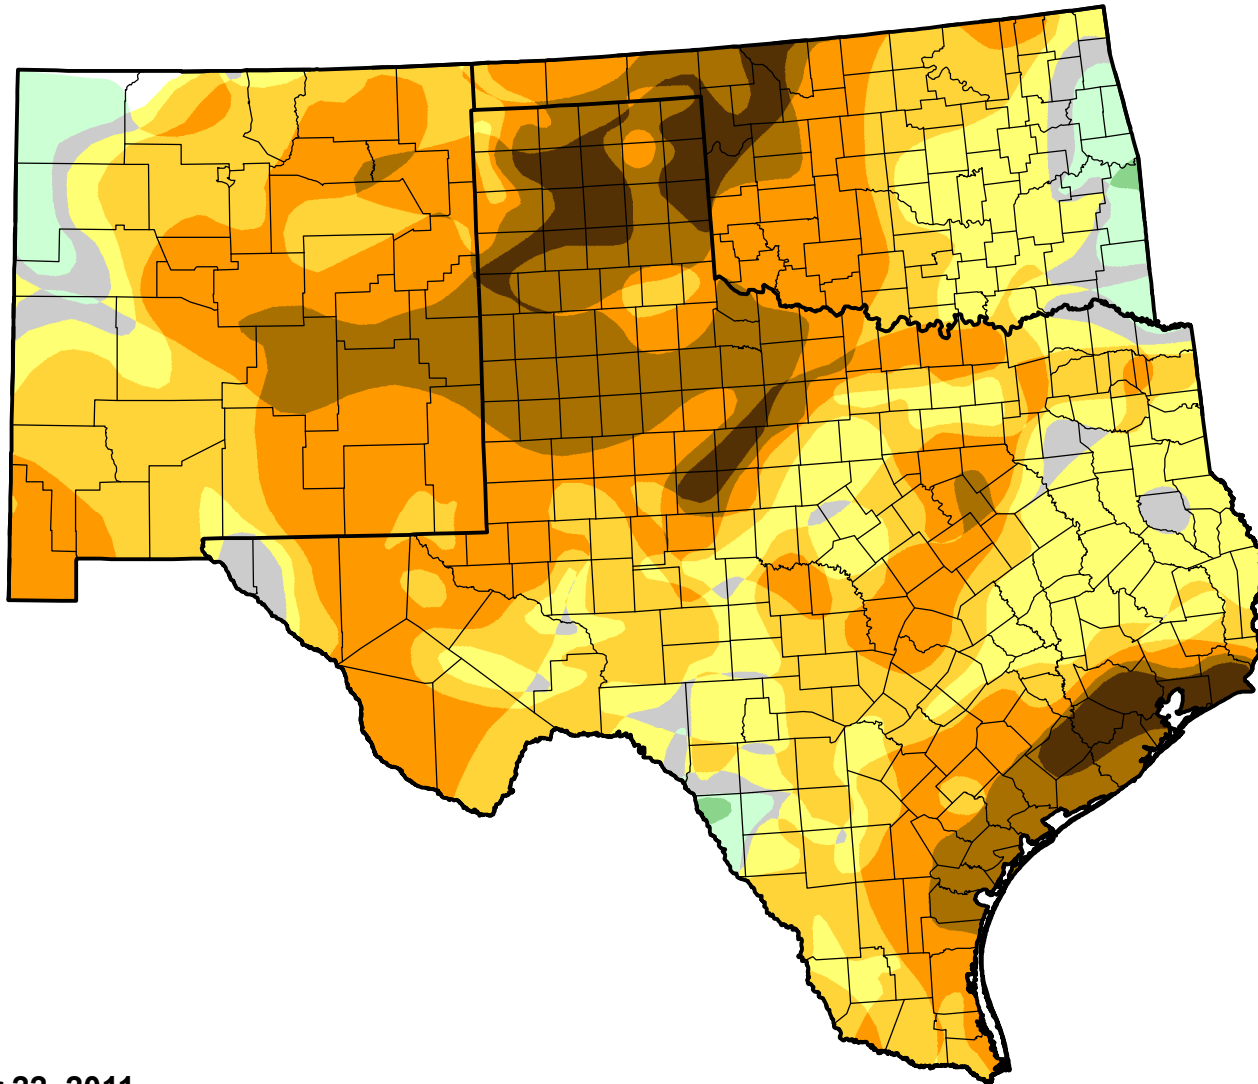

U.S. Drought Monitor Class Change - Southern Plains RDEWS

Start of Calendar Year

November 22, 2011
compared to
January 6, 2011

droughtmonitor.unl.edu

-  5 Class Degradation
-  4 Class Degradation
-  3 Class Degradation
-  2 Class Degradation
-  1 Class Degradation
-  No Change
-  1 Class Improvement
-  2 Class Improvement
-  3 Class Improvement
-  4 Class Improvement
-  5 Class Improvement