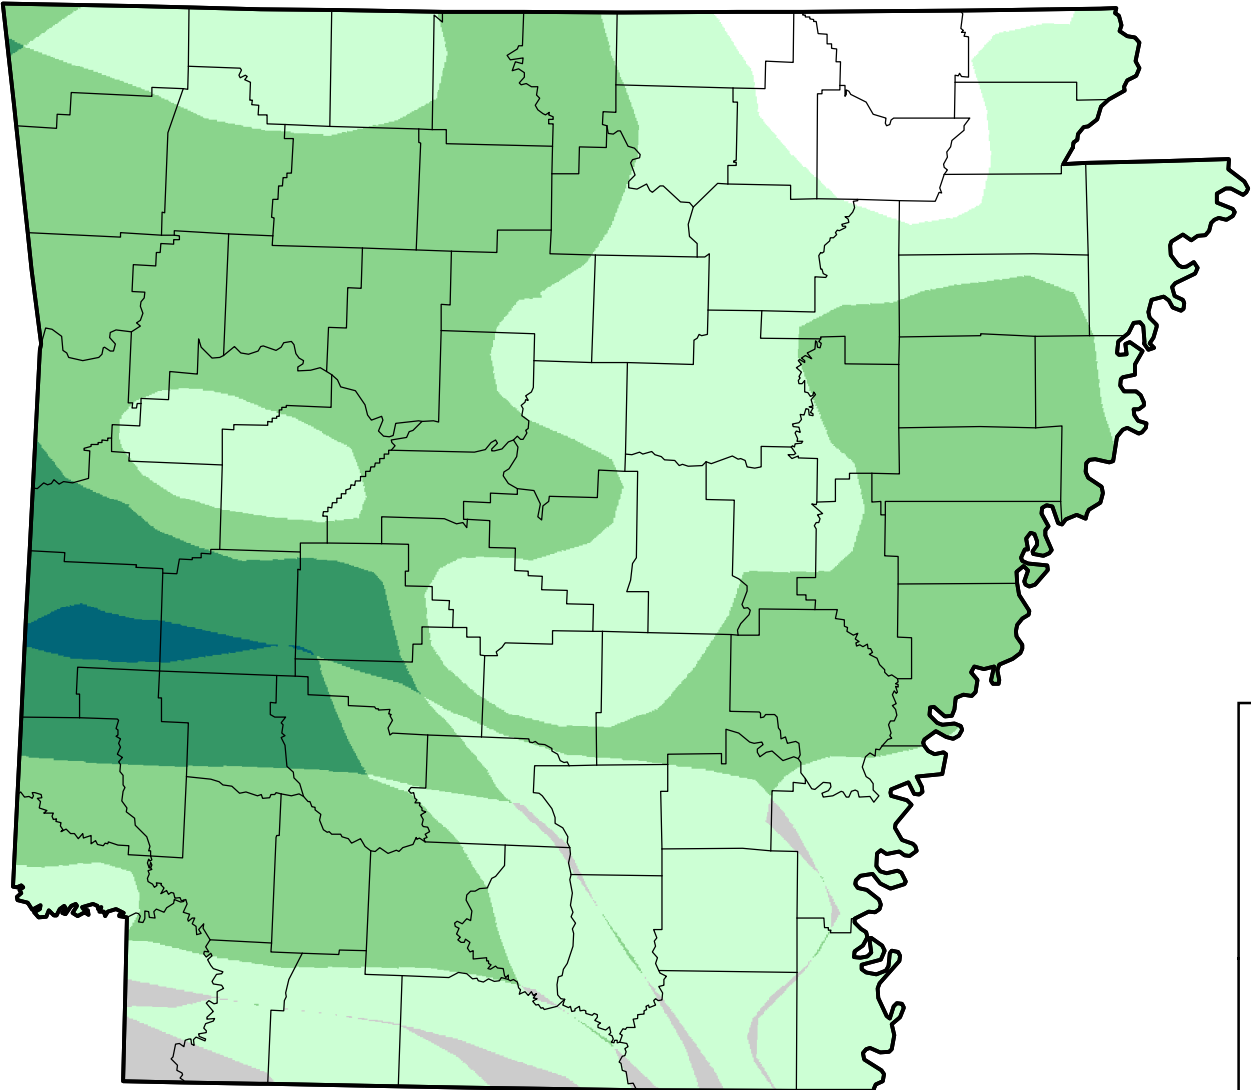

# U.S. Drought Monitor Class Change - Arkansas

4 Week

November 29, 2011  
compared to  
November 3, 2011

[droughtmonitor.unl.edu](http://droughtmonitor.unl.edu)

-  5 Class Degradation
-  4 Class Degradation
-  3 Class Degradation
-  2 Class Degradation
-  1 Class Degradation
-  No Change
-  1 Class Improvement
-  2 Class Improvement
-  3 Class Improvement
-  4 Class Improvement
-  5 Class Improvement