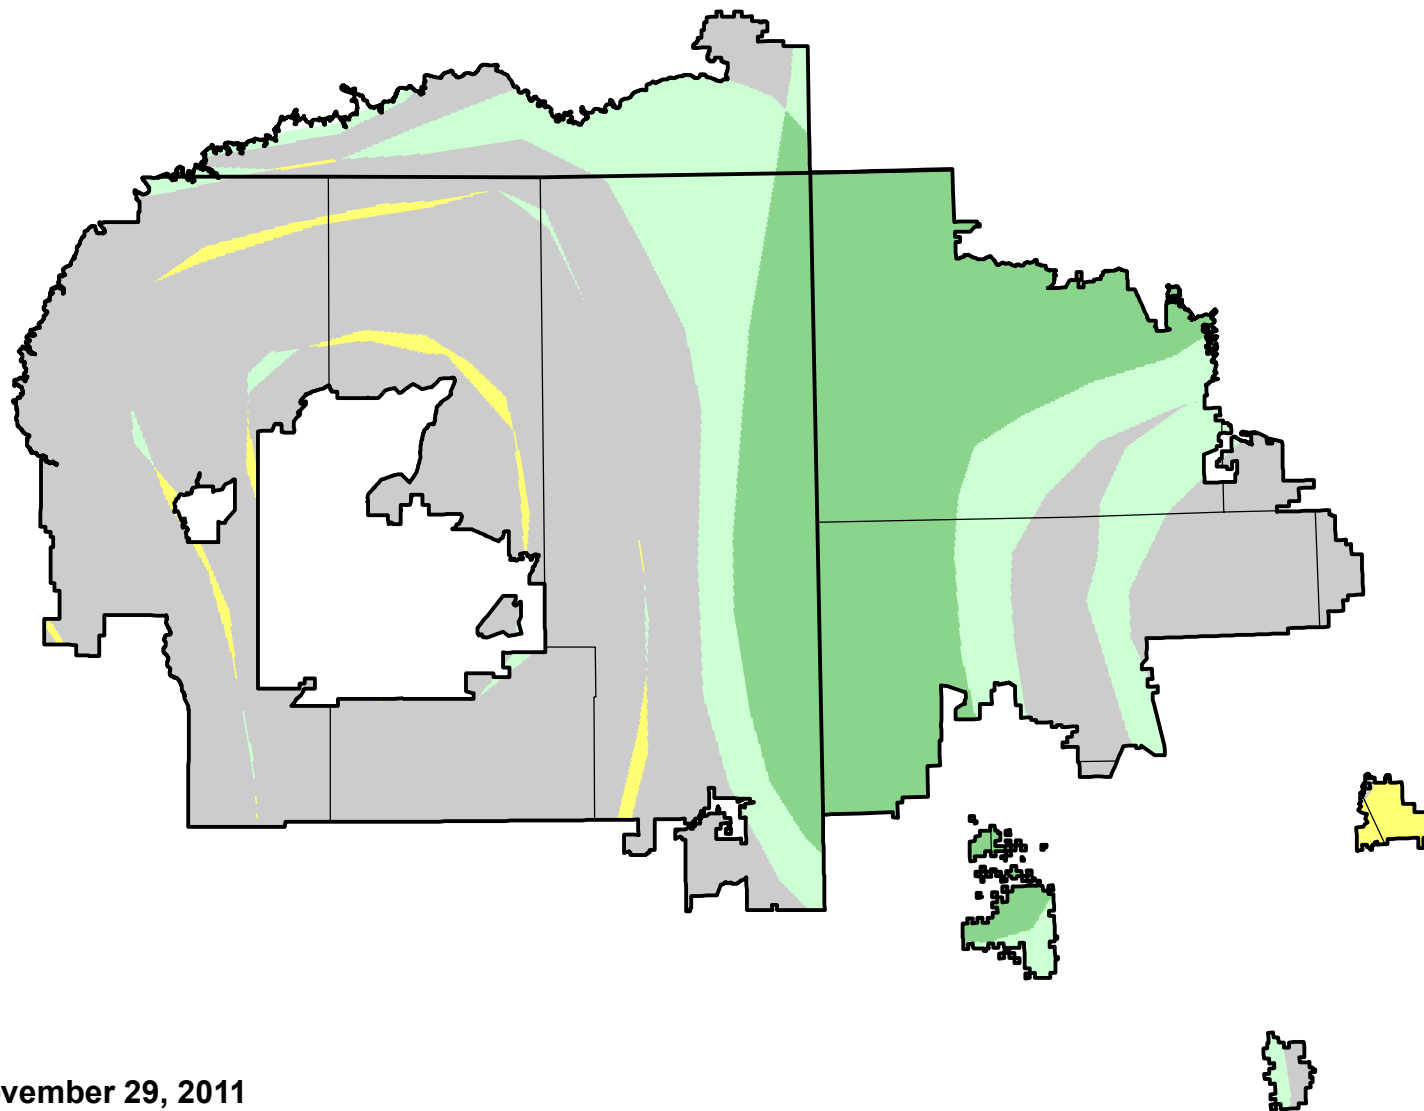

U.S. Drought Monitor Class Change - Navajo

13 Week

November 29, 2011
compared to
September 1, 2011

droughtmonitor.unl.edu

- | | |
|---|---------------------|
|  | 5 Class Degradation |
|  | 4 Class Degradation |
|  | 3 Class Degradation |
|  | 2 Class Degradation |
|  | 1 Class Degradation |
|  | No Change |
|  | 1 Class Improvement |
|  | 2 Class Improvement |
|  | 3 Class Improvement |
|  | 4 Class Improvement |
|  | 5 Class Improvement |