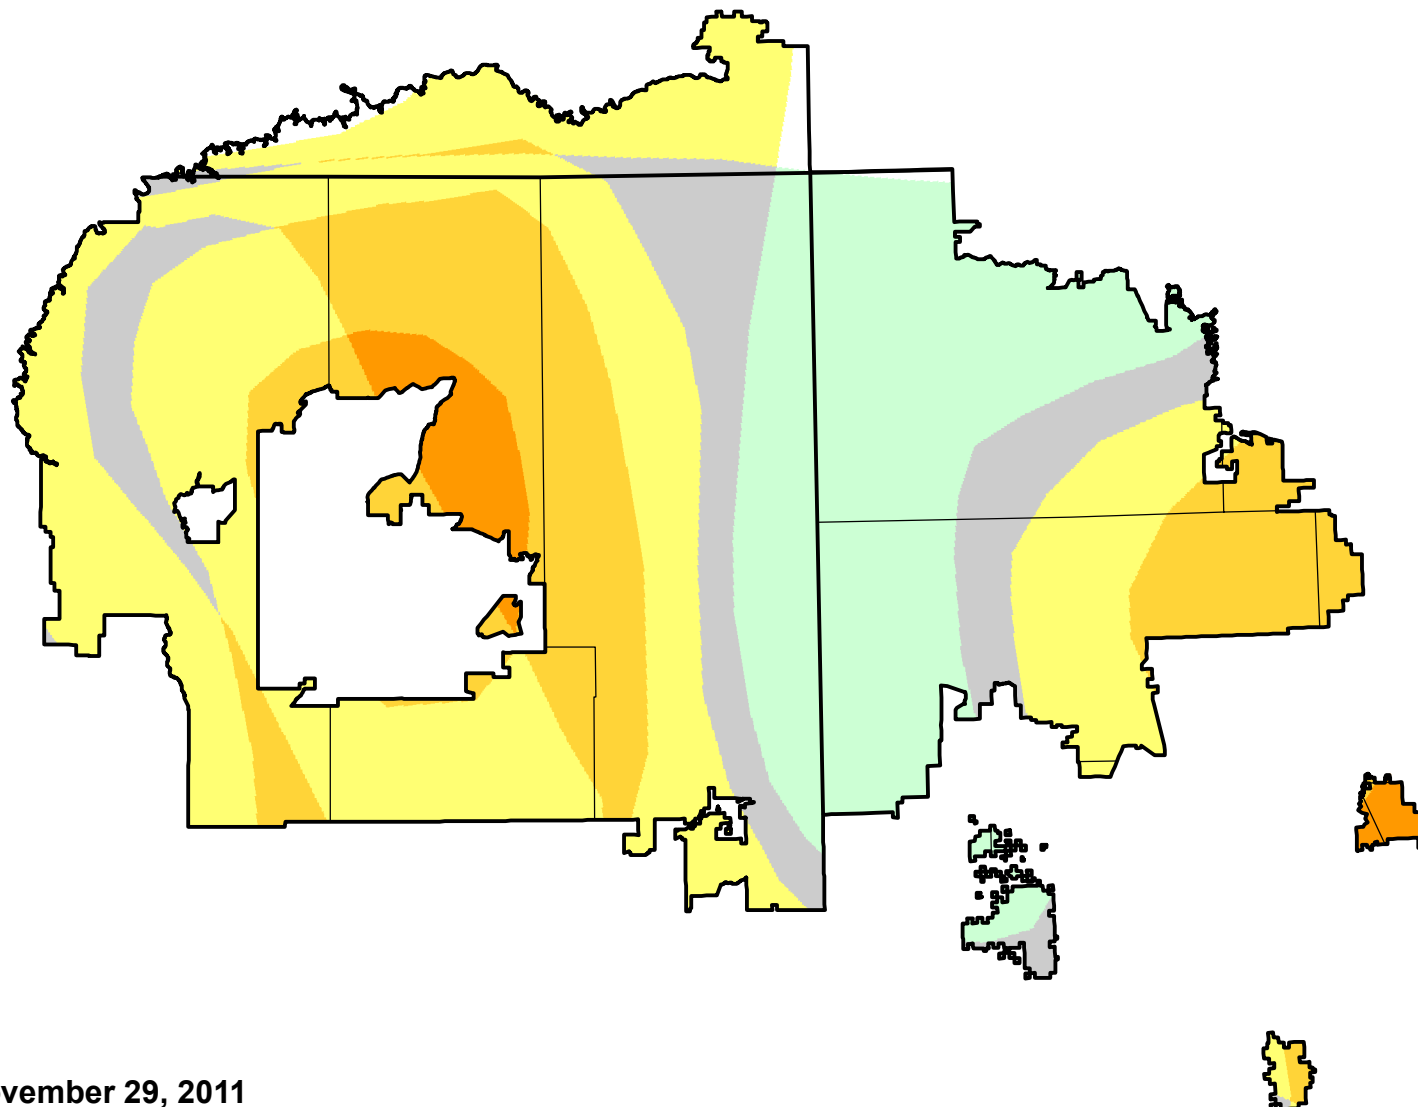

U.S. Drought Monitor Class Change - Navajo

Start of Calendar Year

November 29, 2011
compared to
January 6, 2011

droughtmonitor.unl.edu

- | | |
|---|---------------------|
|  | 5 Class Degradation |
|  | 4 Class Degradation |
|  | 3 Class Degradation |
|  | 2 Class Degradation |
|  | 1 Class Degradation |
|  | No Change |
|  | 1 Class Improvement |
|  | 2 Class Improvement |
|  | 3 Class Improvement |
|  | 4 Class Improvement |
|  | 5 Class Improvement |