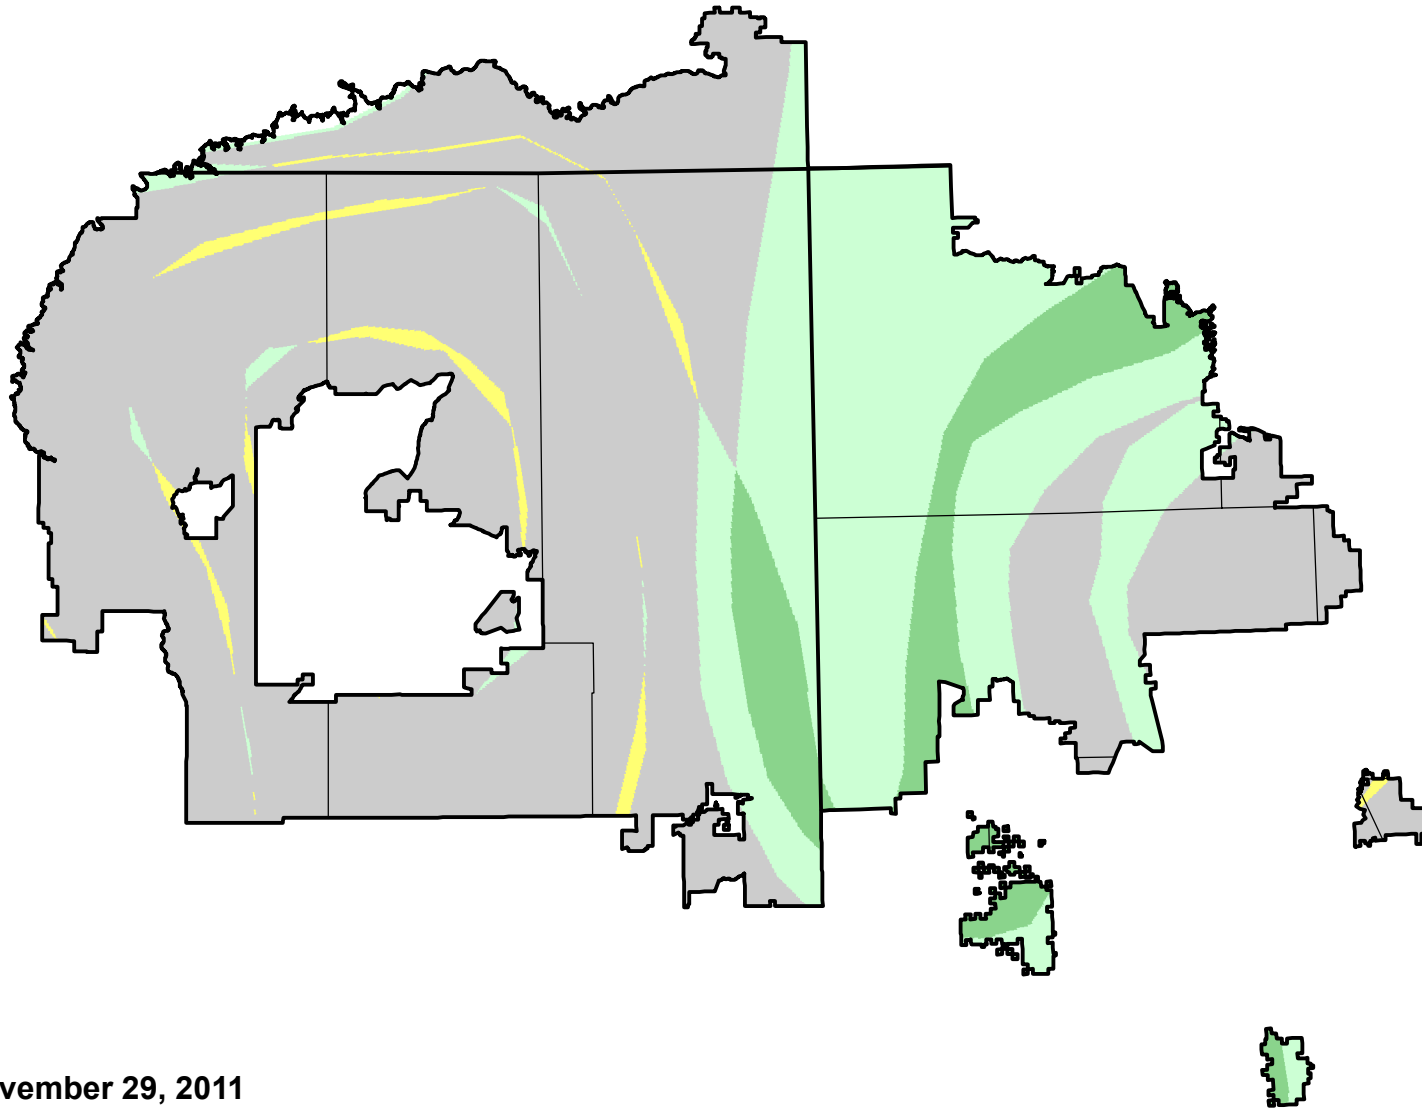

U.S. Drought Monitor Class Change - Navajo

Start of Water Year

November 29, 2011
compared to
September 29, 2011

droughtmonitor.unl.edu

- | | |
|---------------------------------------------------------------------------------------|---------------------|
|  | 5 Class Degradation |
|  | 4 Class Degradation |
|  | 3 Class Degradation |
|  | 2 Class Degradation |
|  | 1 Class Degradation |
|  | No Change |
|  | 1 Class Improvement |
|  | 2 Class Improvement |
|  | 3 Class Improvement |
|  | 4 Class Improvement |
|  | 5 Class Improvement |