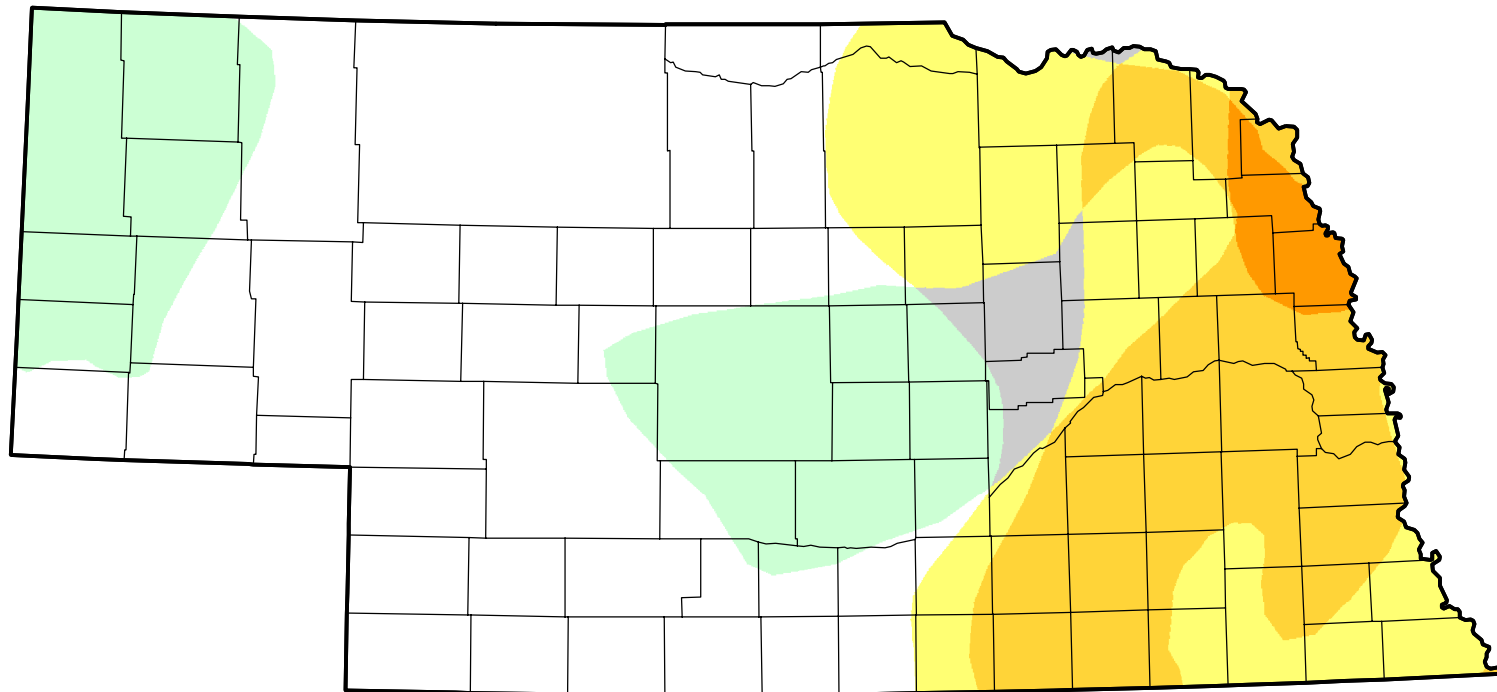

U.S. Drought Monitor Class Change - Nebraska

Start of Water Year

November 29, 2011
compared to
September 29, 2011

droughtmonitor.unl.edu

- | | |
|---|---------------------|
|  | 5 Class Degradation |
|  | 4 Class Degradation |
|  | 3 Class Degradation |
|  | 2 Class Degradation |
|  | 1 Class Degradation |
|  | No Change |
|  | 1 Class Improvement |
|  | 2 Class Improvement |
|  | 3 Class Improvement |
|  | 4 Class Improvement |
|  | 5 Class Improvement |