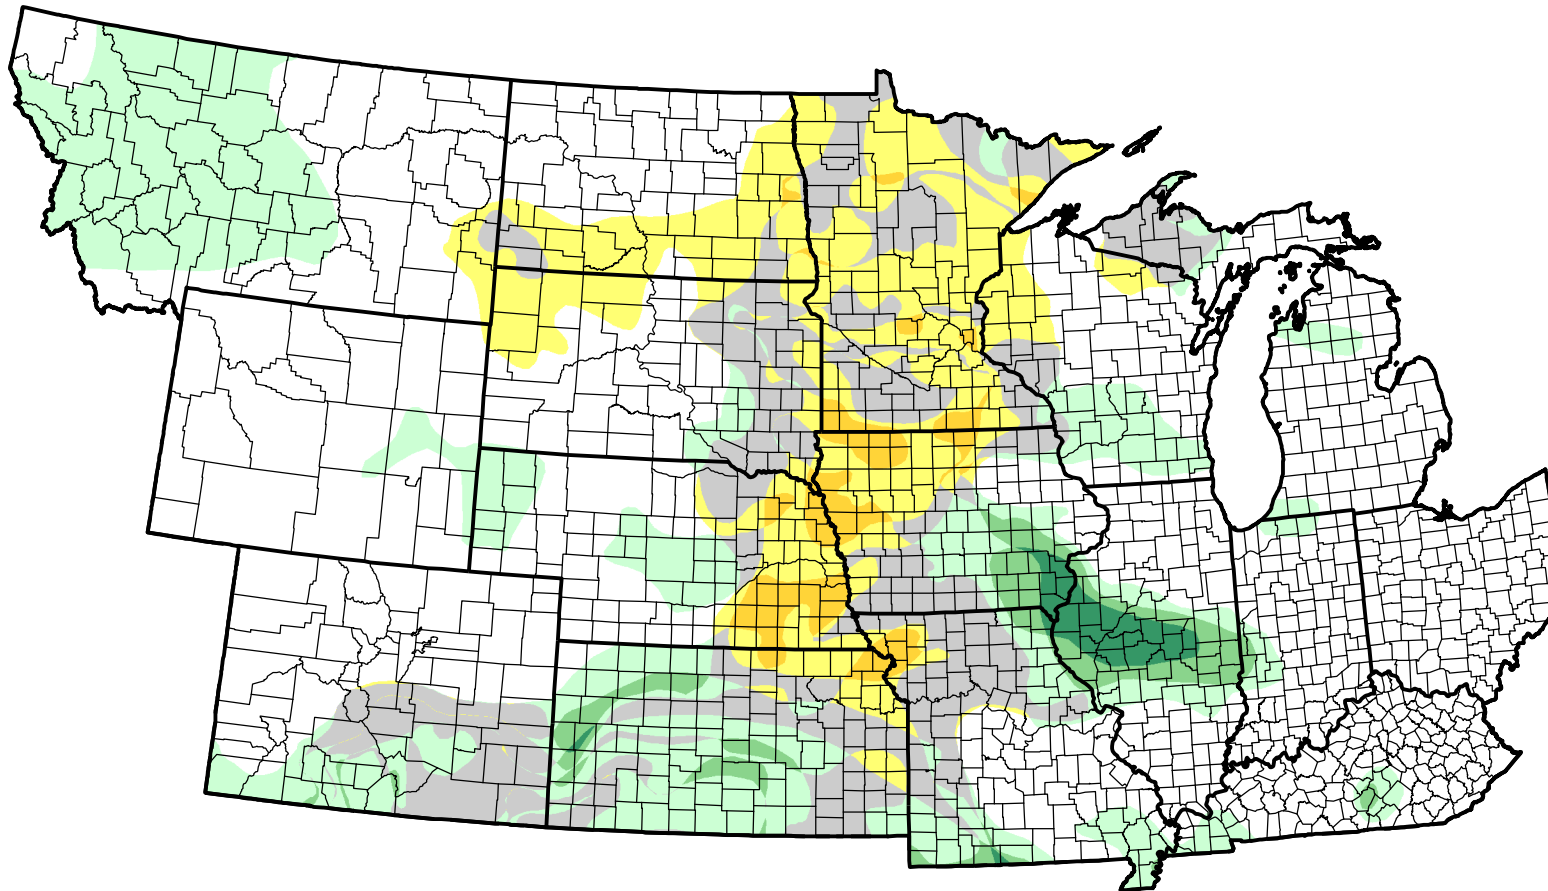

U.S. Drought Monitor Class Change - NWS Central 8 Week

November 29, 2011
compared to
October 6, 2011

droughtmonitor.unl.edu

-  5 Class Degradation
-  4 Class Degradation
-  3 Class Degradation
-  2 Class Degradation
-  1 Class Degradation
-  No Change
-  1 Class Improvement
-  2 Class Improvement
-  3 Class Improvement
-  4 Class Improvement
-  5 Class Improvement