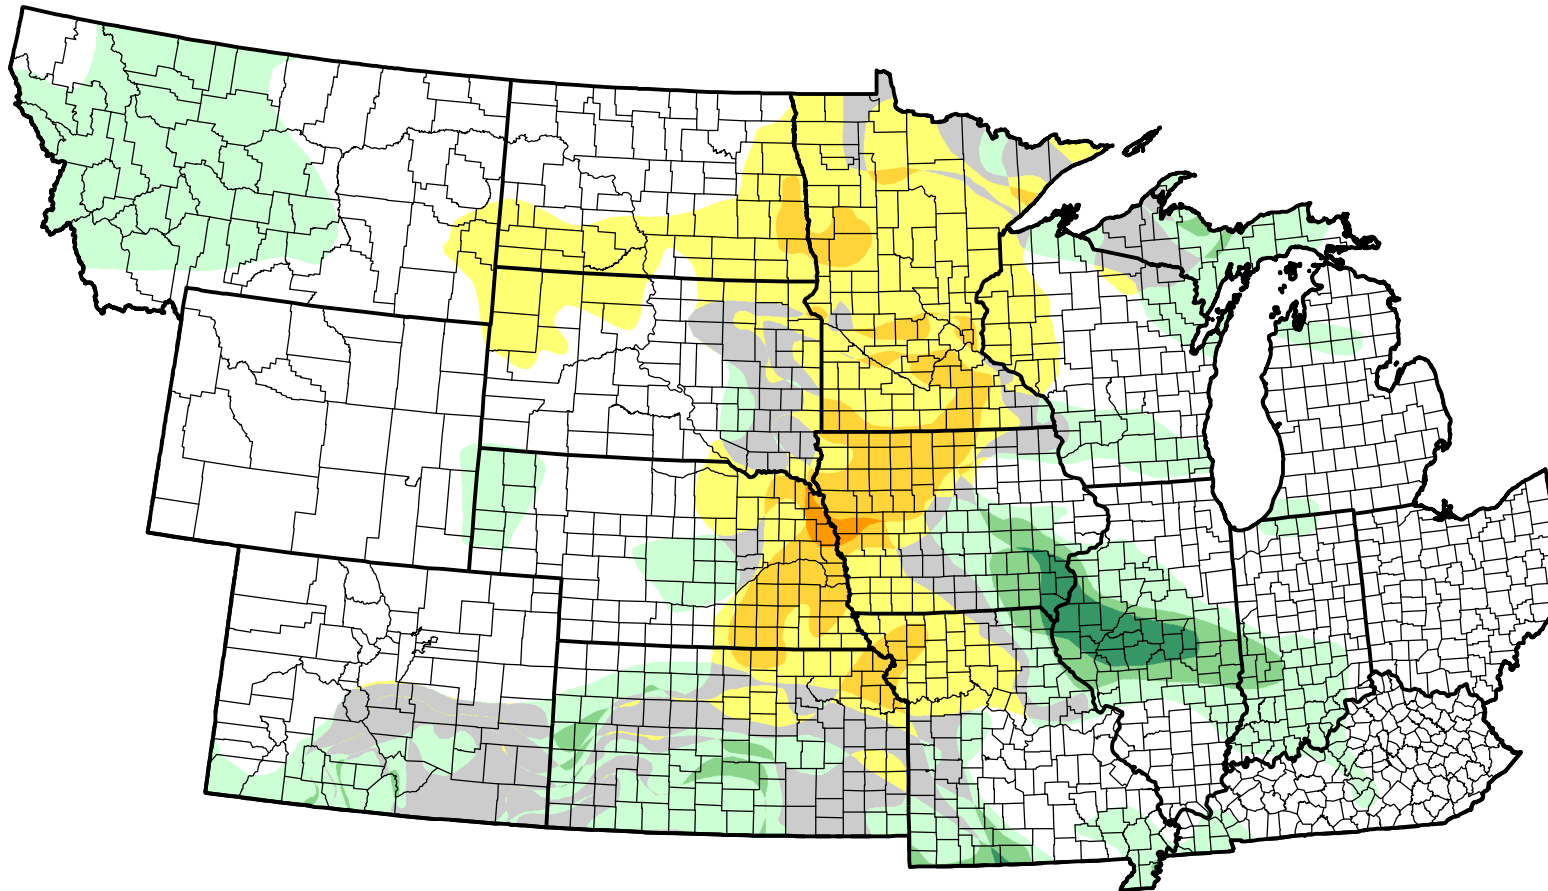

U.S. Drought Monitor Class Change - NWS Central Start of Water Year

November 29, 2011
compared to
September 29, 2011

droughtmonitor.unl.edu

- 5 Class Degradation
- 4 Class Degradation
- 3 Class Degradation
- 2 Class Degradation
- 1 Class Degradation
- No Change
- 1 Class Improvement
- 2 Class Improvement
- 3 Class Improvement
- 4 Class Improvement
- 5 Class Improvement